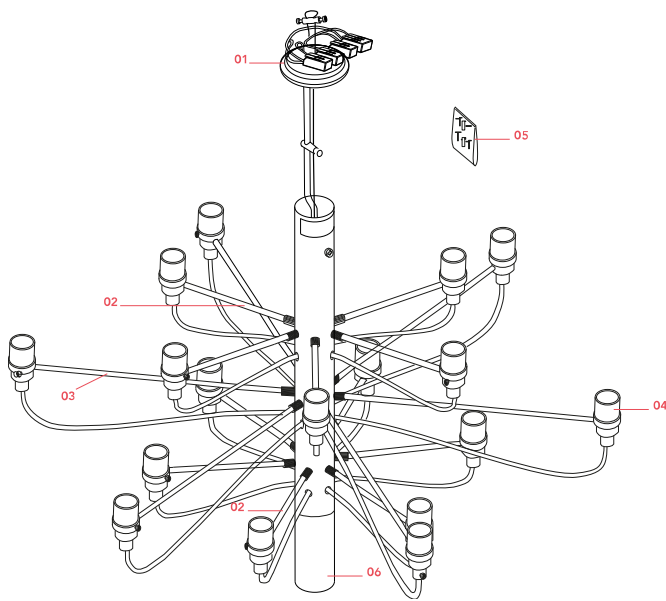

RF28889

LED Frosted Mini Lamp E14 2,7W
2700K Dimmable (Set 20pcs)

INCLUDED

RF28890

LED Clear Mini Lamp E14 2W
2200K Dimmable (Set 20pcs)

Spare Parts

- | | | |
|-----|---------------------------|-----------|
| 01. | Ceiling rose | RL7060800 |
| 02. | Chrome short arm (200mm) | RL7060457 |
| 03. | Chrome Medium Arm (310mm) | RF33863 |
| 04. | 2097 E14 lamp holder | RL7050100 |
| 05. | Chrome screw kit | RL7050757 |
| 06. | Chrome lower cap | RL7050900 |

DOWNLOAD

RL7060800
Ceiling rose

RL7060457
Chrome short arm (200mm)

RF33863
Chrome Medium Arm (310mm)

RL7050100
2097 E14 lamp holder

RL7050757
Chrome screw kit

RL7050900
Chrome lower cap

FLOS