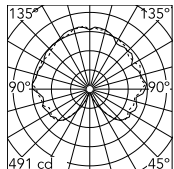

Physical

Colour	Brass
Length (mm)	880
Cord length (mm)	2800
Net weight (kg)	5.6
Package height (mm)	0
Package width (mm)	0
Package length (mm)	0
Package volume (m3)	0.02
IP internal	20

Download

[Mounting instructions](#) PDF

[Spare Parts](#) PDF

Photometric Files

[LDT / IES](#) LDT

Technical Drawings

[2D](#) ZIP

[3D](#) ZIP

Schematic light drawing

Luminous flux Luminaire
5500 lm