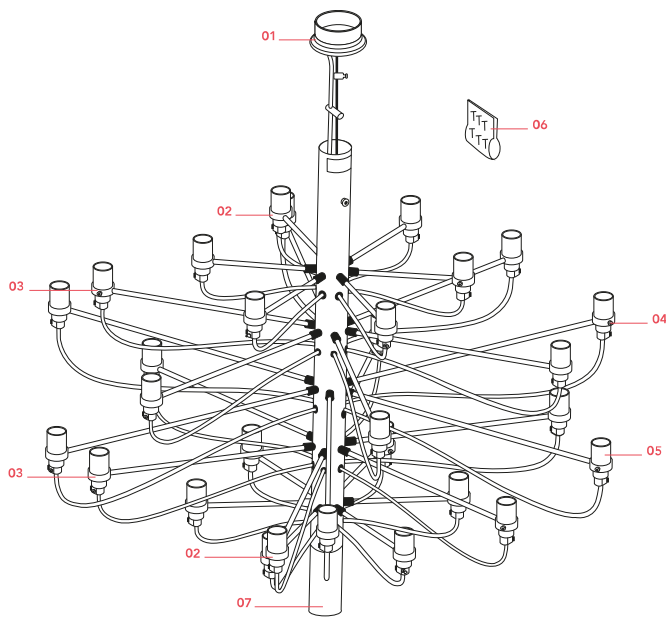

RF28987

LED Frosted Mini Lamp E14 2,7W
2700K Dimmable (set 32pcs)

INCLUDED

RF28988

LED Clear Mini Lamp E14 2W
2200K Dimmable (Set 32pcs)

Spare Parts

- | | | |
|-----|--------------------------|-----------|
| 01. | Ceiling rose | RL7060800 |
| 02. | Brass short arm (180mm) | RL7050459 |
| 03. | Brass medium arm (330mm) | RL7050559 |
| 04. | Brass long arm (430mm) | RL7050659 |
| 05. | 2097 E14 lamp holder | RL7050100 |
| 06. | Brass lower cap | RL7050759 |
| 07. | Brass lower cap | RL7050959 |