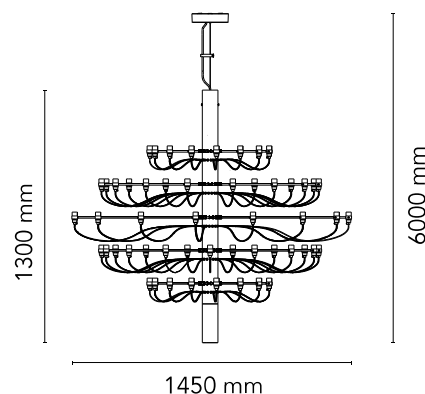

Main specifications

EAN	8059607057797
Mounting	Suspension
Environments	Indoor dry location
Light Source Type	Bulb
Lamp category	LED retrofit
Lamp holders	E14
Ilcos	IBS/F
Bulb finish	Clear
Number of heads	75
Power (W)	3

Physical

Colour	Matte White
Cord length (mm)	4700
Net weight (kg)	30
Package height (mm)	0
Package width (mm)	0
Package length (mm)	0
Package volume (m3)	0.18
IP internal	20

Download

[Mounting instructions](#)