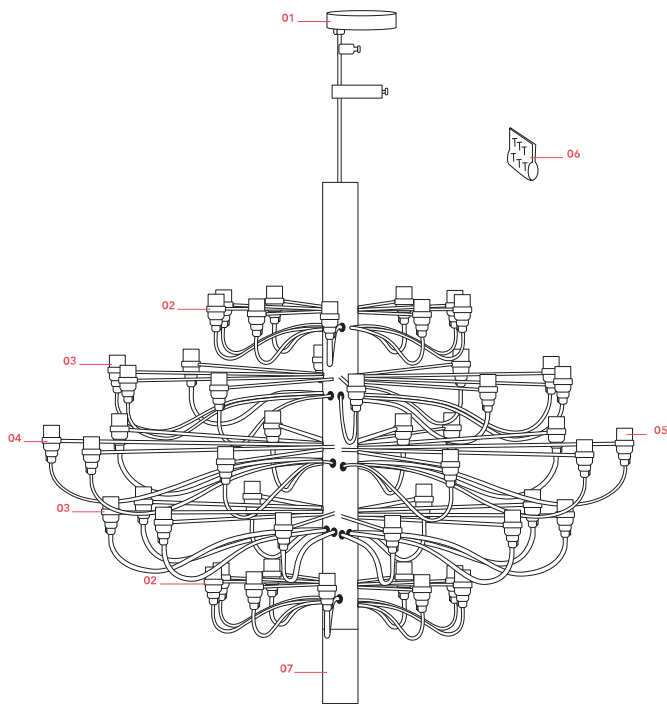

INCLUDED

RF28890

LED Clear Mini Lamp E14 2W
2200K Dimmable (Set 20pcs)

NOT INCLUDED

RF28987

LED Frosted Mini Lamp E14 2,7W
2700K Dimmable (set 32pcs)

INCLUDED

RF28988

LED Clear Mini Lamp E14 2W
2200K Dimmable (Set 32pcs)

Spare Parts

01.	Ceiling rose	RL7060700
02.	Chrome short arm (200mm)	RL7060457
03.	Chrome medium arm (375mm)	RL7060557
04.	Chrome long arm (475mm)	RL7060657
05.	2097 E14 lamp holder	RL7050100
06.	Chrome screw kit	RL7050757
07.	Chrome lower cap	RL7060157