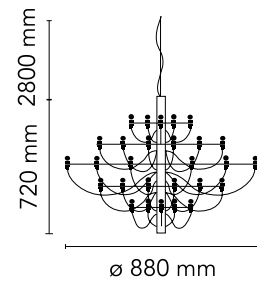

Physical

Colour	Matte Black
Length (mm)	880
Cord length (mm)	2800
Net weight (kg)	5.6
Package height (mm)	0
Package width (mm)	0
Package length (mm)	0
Package volume (m3)	0.02
IP internal	20