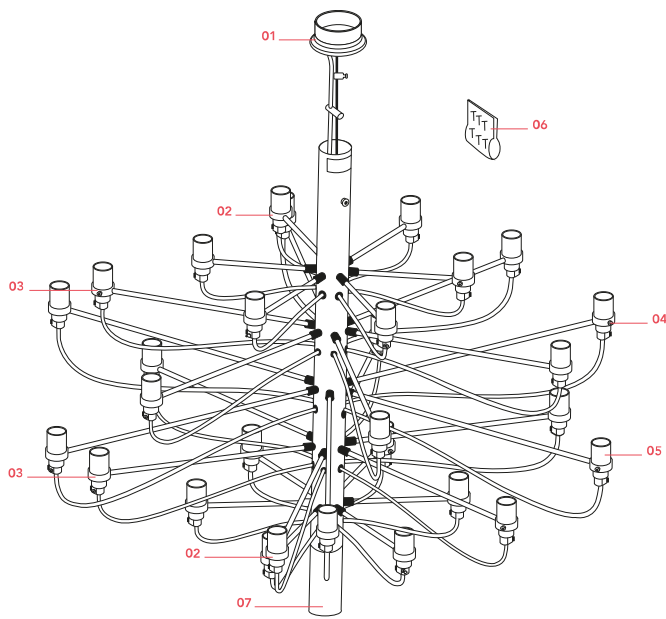

RF28987

LED Frosted Mini Lamp E14 2,7W
2700K Dimmable (set 32pcs)

INCLUDED

RF28988

LED Clear Mini Lamp E14 2W
2200K Dimmable (Set 32pcs)

Spare Parts

- | | | |
|-----|-------------------------------|-----------|
| 01. | Ceiling rose | RL7060800 |
| 02. | Opal black short arm (180mm) | RF22385 |
| 03. | Opal black medium arm (330mm) | RF22388 |
| 04. | Opal black long arm (430mm) | RF22389 |
| 05. | 2097 E14 lamp holder | RL7050100 |
| 06. | Opal black screw kit | RF1400100 |
| 07. | Opal black lower cap | RF1400200 |