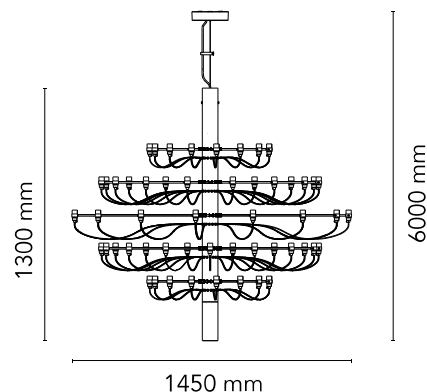

LED retrofit - 75 x 3W

Suspension lamp providing diffused light. Steel central structure with brass arms, both available either chromium-plated, matte black, matte white or gilded. Steel ceiling fitting and rose.

Are you a professional and your project needs consulting and support?

[BOOK AN APPOINTMENT](#)