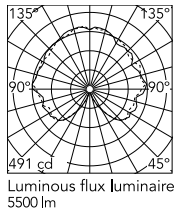

Physical

Colour	Chrome
Length (mm)	1000
Cord length (mm)	2800
Net weight (kg)	10.03
Package height (mm)	0
Package width (mm)	0
Package length (mm)	0
Package volume (m3)	0.04
IP internal	20

Download

[Mounting instructions](#) PDF

[Spare Parts](#) PDF

Photometric Files

[LDT / IES](#) LDT

Technical Drawings

[2D](#) ZIP

Schematic light drawing

Photometric

Lighting type	Total
Light distribution	Asymmetric