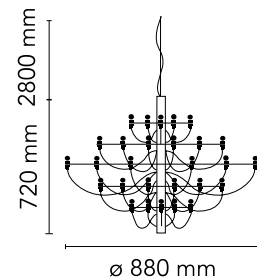

Physical

Colour	Brass
Length (mm)	880
Cord length (mm)	2800
Net weight (kg)	5.6
Package height (mm)	0
Package width (mm)	0
Package length (mm)	0
Package volume (m3)	0.02
IP internal	20

Download

[Mounting instructions](#) PDF