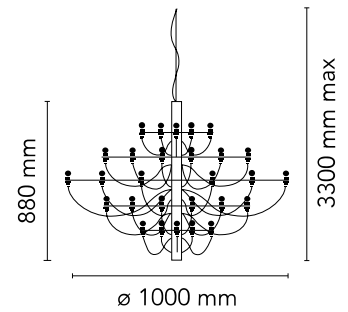

Physical

Colour	Brass
Length (mm)	1000
Cord length (mm)	2800
Net weight (kg)	10.03
Package height (mm)	0
Package width (mm)	0
Package length (mm)	0
Package volume (m3)	0.04
IP internal	20

Download

[Mounting instructions](#)  PDF