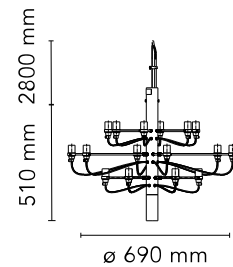

Physical

Colour	Matte White
Length (mm)	670
Cord length (mm)	2800
Net weight (kg)	3.27
Package height (mm)	0
Package width (mm)	0
Package length (mm)	0
Package volume (m3)	0.02
IP internal	20

Download

[Mounting instructions](#)

Physical

Colour	Chrome
Length (mm)	670
Cord length (mm)	2800
Net weight (kg)	3.27
Package height (mm)	0
Package width (mm)	0
Package length (mm)	0
Package volume (m3)	0.02
IP internal	20

Download

- [Mounting instructions](#)  PDF
- [Spare Parts](#)  PDF