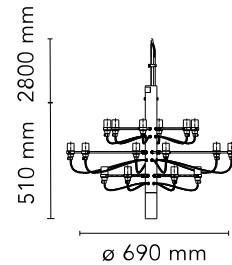

Physical

Colour	Matte White
Length (mm)	670
Cord length (mm)	2800
Net weight (kg)	3.27
Package height (mm)	0
Package width (mm)	0
Package length (mm)	0
Package volume (m3)	0.02
IP internal	20

Download

[Mounting instructions](#)

Physical

Colour	Chrome
Length (mm)	670
Cord length (mm)	2800
Net weight (kg)	3.27
Package height (mm)	0
Package width (mm)	0
Package length (mm)	0
Package volume (m3)	0.02
IP internal	20

Download

- [Mounting instructions](#)  PDF
- [Spare Parts](#)  PDF