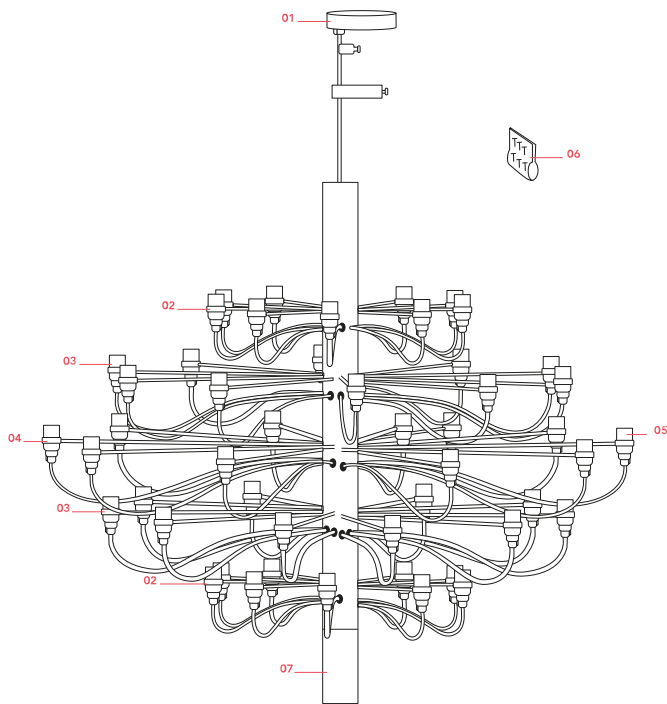

INCLUDED

RF28988

LED Clear Mini Lamp E14 2W
2200K Dimmable (Set 32pcs)

Spare Parts

01.	Ceiling rose	RL7060700
02.	Brass short arm (200mm)	RL7060459
03.	Brass medium arm (375mm)	RL7060558
04.	Brass long arm (475mm)	RL7060659
05.	2097 E14 lamp holder	RL7050100
06.	Brass lower cap	RL7050759
07.	Brass lower cap	RL7060158