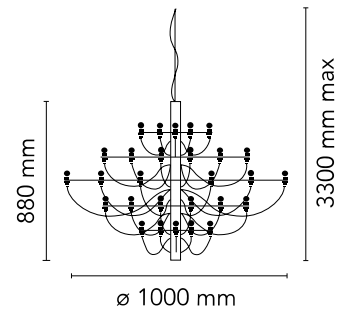

Physical

Colour	Chrome
Length (mm)	1000
Cord length (mm)	2800
Net weight (kg)	10.03
Package height (mm)	0
Package width (mm)	0
Package length (mm)	0
Package volume (m3)	0.04
IP internal	20

Download

[Mounting instructions](#) PDF