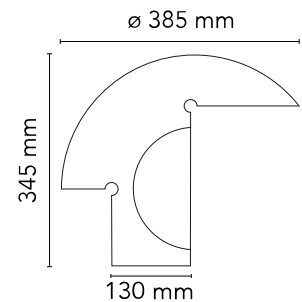

[BOOK AN APPOINTMENT](#)

Main specifications

EAN	8059607014257
Mounting	Table
Environments	Indoor dry location
Light Source Type	Bulb
Lamp category	Halogen
Lamp holders	E27
Ilcos	HSGS
Number of heads	1
Power (W)	70

Physical

Colour	Marble
Length (mm)	390
Cord length (mm)	2200
Net weight (kg)	7.5
Package height (mm)	430
Package width (mm)	220
Package length (mm)	460
Package volume (m3)	0.04
IP internal	20

Download

[Mounting instructions](#) PDF