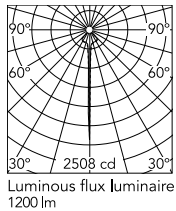

Schematic light drawing

Photometric

Lighting type	Direct
Light distribution	Roto symmetric

Electrical

Insulation class	I
Frequency (Hz)	50/60
Main voltage (Vac)	220-250
LED voltage Vf (Vdc)	null
Dimmable	Yes
Dimming interface	Remote Dimmable (Dimmer Not Included)
Batteries inside	No