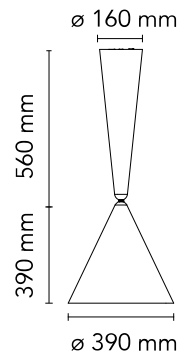

Halogen - 70W

Pendant light with direct lighting designed by A. Castiglioni, composed of a ceiling rose and diffuser. Body in aluminium with external paint in 3 different colour options (shiny white, beaver brown, and cherry red), while the inside of the diffuser is shiny white. The diffuser may be moved vertically from 95 to 210 cm using the cable reel within the ceiling rose. The light source has an E27 socket.

Are you a professional and your project needs consulting and support?

[BOOK AN APPOINTMENT](#)