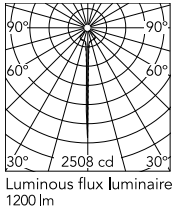

Schematic light drawing

Photometric

Lighting type	Direct
Light distribution	Roto symmetric

Electrical

Insulation class	I
Frequency (Hz)	50/60
Main voltage (Vac)	220-250
LED voltage Vf (Vdc)	null
Dimmable	Yes
Dimming interface	Remote Dimmable (Dimmer Not Included)
Batteries inside	No