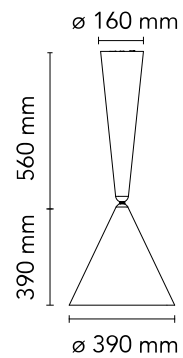

Halogen - 70W

Pendant light with direct lighting designed by A. Castiglioni, composed of a ceiling rose and diffuser. Body in aluminium with external paint in 3 different colour options (shiny white, beaver brown, and cherry red), while the inside of the diffuser is shiny white. The diffuser may be moved vertically from 95 to 210 cm using the cable reel within the ceiling rose. The light source has an E27 socket.

Are you a professional and your project needs consulting and support?

BOOK AN APPOINTMENT