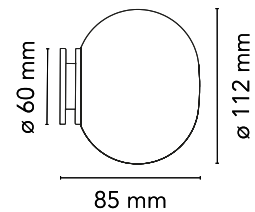

FLOS

F4194009 White

Mini Glo-Ball Ceiling/Wall

Designed by Jasper Morrison, 2002

Halogen - 25W

Lamp for ceiling or wall providing diffused light. Diffuser consisting of an externally acidetched, hand blown, flashed opaline glass and of a white, injection-molded PPS threaded ring nut.

Are you a professional and your project needs consulting and support?

BOOK AN APPOINTMENT