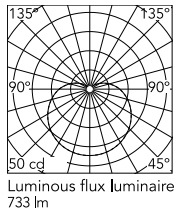

Schematic light drawing

Photometric

Lighting type	Total
Light distribution	Symmetric

Electrical

Insulation class	I
Frequency (Hz)	50/60
Main voltage (Vac)	220-250
LED voltage Vf (Vdc)	null
Dimmable	Yes
Dimming interface	Remote Dimmable (Dimmer Not Included)
Batteries inside	No