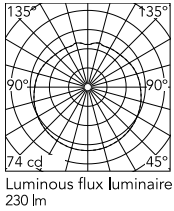

Schematic light drawing

Photometric

Lighting type	Total
Light distribution	Roto symmetric

Electrical

Insulation class	II
Frequency (Hz)	50/60
Main voltage (Vac)	220-250
LED voltage Vf (Vdc)	null
Dimmable	Yes
Dimming interface	Remote Dimmable (Dimmer Not Included)
Batteries inside	No