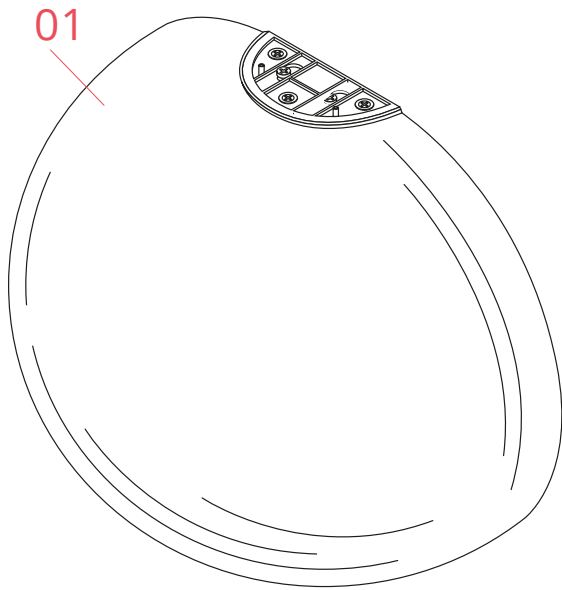

Spare Parts

01. Glo-Ball Wall white diffuser

RF3022000

DOWNLOAD