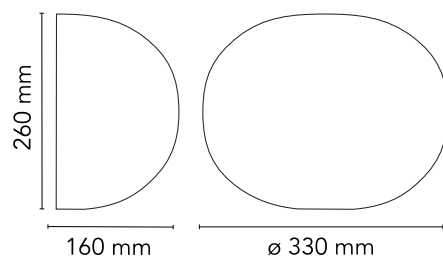

Are you a professional and your project needs consulting and support?

[BOOK AN APPOINTMENT](#)

Main specifications

EAN	8059607016725
Mounting	Wall
Environments	Indoor dry location
Light Source Type	Bulb
Lamp category	Halogen
Lamp holders	E27
Iicos	HSGS
Number of heads	1
Power (W)	100

Physical

Colour	White
Length (mm)	330
Net weight (kg)	1.8
Package height (mm)	270
Package width (mm)	380
Package length (mm)	380
Package volume (m3)	0.04
IP internal	40

Download

[Mounting instructions](#) PDF

Physical

Colour	White
Length (mm)	190
Net weight (kg)	0.45
Package height (mm)	190
Package width (mm)	190
Package length (mm)	190
Package volume (m3)	0.01
IP internal	44

Download

Mounting instructions [↓ PDF](#)