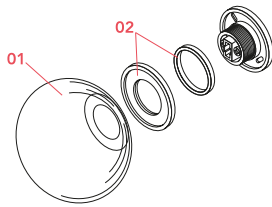

Spare Parts

01. Mini Glo-Ball Ceiling/Wall & Table RF4190400
  new diffuser assembly

DOWNLOAD