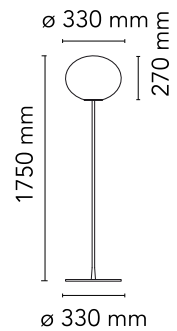

FLOS

F3032020 Silver

Glo-Ball Floor 2

Designed by Jasper Morrison, 1998

Halogen - 150W

Floor lamp providing diffused light. Diffuser consisting of an externally acid-etched, hand blown, flashed opaline glass and a die-cast threaded ring nut with alodine plating finish. Gray or black painted high-thickness steel base and stem and die-cast aluminum diffuser support. On the cable there is the electronic dimmer which allows the regulation of light brightness.

Are you a professional and your project needs consulting and support?

BOOK AN APPOINTMENT