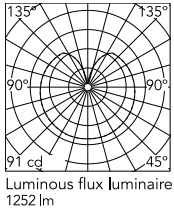

### Physical

Colour	Silver
Length (mm)	330
Cord length (mm)	1800
Net weight (kg)	12.56
Package height (mm)	0
Package width (mm)	0
Package length (mm)	0
Package volume (m3)	0.34
IP internal	20

### Technical Drawings

2D [↓ ZIP](#)

3D [↓ ZIP](#)

[Bim](#) [↓ ZIP](#)

## Schematic light drawing