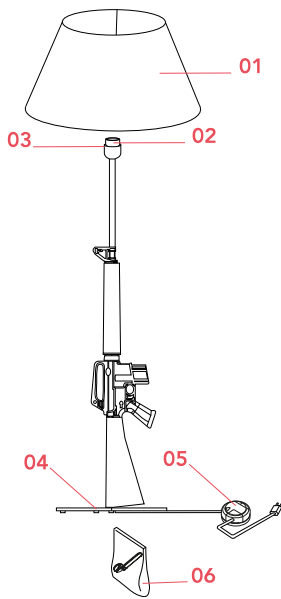

Spare Parts

01.	Black diffuser	F2965030
02.	Black E27 lamp holder	RF13750
03.	Ring nut	RF11919
04.	Polished gold base	RF27102
05.	Led rondo' dimmer 220/240v 40-250w 4-100w	RF28045
06.	Locking key tool	RF13905

DOWNLOAD