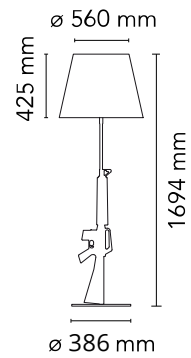

Are you a professional and your project needs consulting and support?

[BOOK AN APPOINTMENT](#)

Main specifications

EAN	8059607002162
Mounting	Floor
Environments	Indoor dry location
Light Source Type	Bulb
Lamp category	Halogen
Lamp holders	E27
Iicos	HSGS
Number of heads	1
Power (W)	250

Physical

Colour	18K Gold
Length (mm)	560
Cord length (mm)	1500
Net weight (kg)	19.52
Package height (mm)	0
Package width (mm)	0
Package length (mm)	0
Package volume (m3)	0.37
IP internal	20

Download

[Mounting instructions](#) PDF