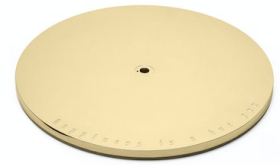

DOWNLOAD

F2965030
Black diffuser

RF13750
Black E27 lamp holder

RF11919
Ring nut

RF27102
Polished gold base

RF28045
Led rondo' dimmer 220/240v 40-250w 4-100w

RF13905
Locking key tool