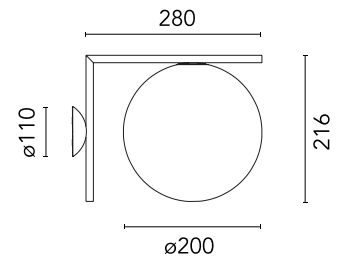

Light source excluded. Optional LED bulb sold separately. Wall mounting system contains the wiring system. Watertight cable gland included.

Are you a professional and your project needs consulting and support?

[BOOK AN APPOINTMENT](#)