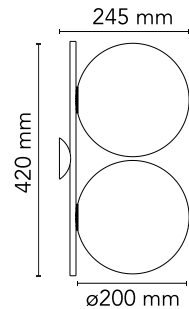

FLOS

F3157057 Chrome

IC Lights C/W1 Double

Designed by Michael Anastassiades, 2020

Halogen - 2 x 60W - 2700K - CRI> 95

Wall-ceiling lamp providing diffused light. Frame in brass, brushed and transparent varnished or chrome steel. Blown glass opal diffuser.

Are you a professional and your project needs consulting and support?

[BOOK AN APPOINTMENT](#)