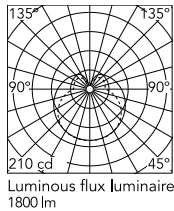

Schematic light drawing

Photometric

Lighting type	Total
Light distribution	Symmetric
CCT (K)	2700
CRI>	95

Electrical

Insulation class	I
Frequency (Hz)	50/60
Main voltage (Vac)	220-250
Dimmable	Yes
Dimming interface	Remote Dimmable (Dimmer Not Included)
Batteries inside	No