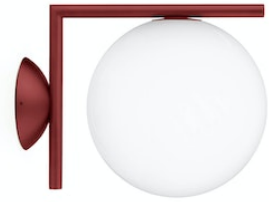

FLOS

F012H00C037 Burgundy Red

IC C/W1 Outdoor NEW

Designed by Michael Anastassiades