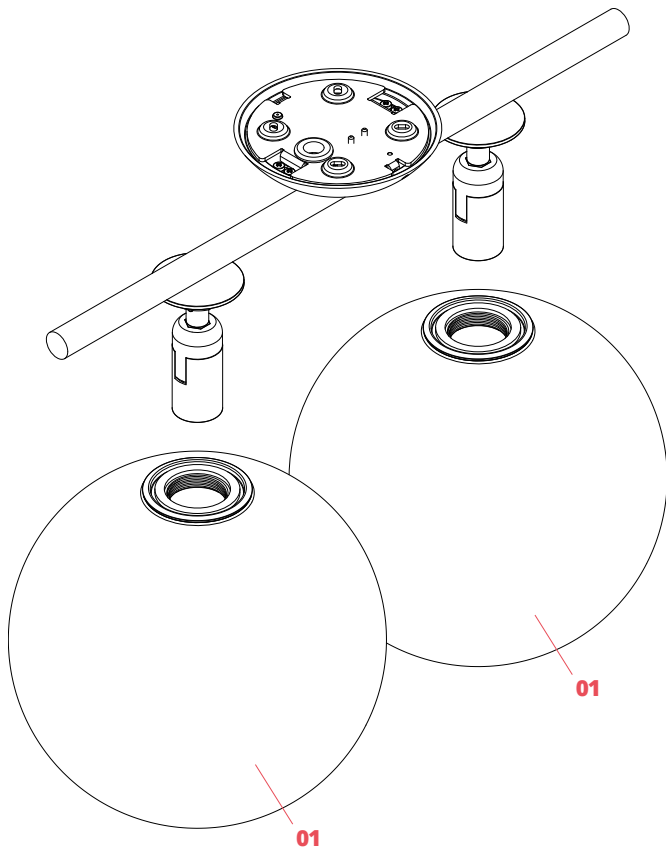

Spare Parts

01. IC Lights 1 diffuser for chrome version F3136057
02. Kit with screws and allen key RF3160100

DOWNLOAD