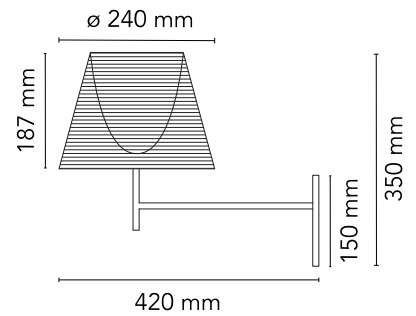

FLOS

■ F6307030 Fumée

KTribe Wall

Designed by Philippe Starck, 2007

Halogen - 70W

Wall mounted fixture providing diffused lighting; a switch located near the diffuser allows for 4-level light adjustment via a "remote" dimmer. Cover rose in die-cast, polished and chrome-plated Zamak alloy. Arm and diffuser support in polished aluminum tube. Injectionmolded PC (polycarbonate) inner diffuser opal color. Outer diffusers in transparent or fumée PMMA (polymethylmethacrylate) and silver or bronze on the inner surface, by vacuum aluminum coating. Injection-molded PC (polycarbonate) upper ring, completely transparent, or transparent brown for the outer bronze diffuser.

Are you a professional and your project needs consulting and support?

[BOOK AN APPOINTMENT](#)