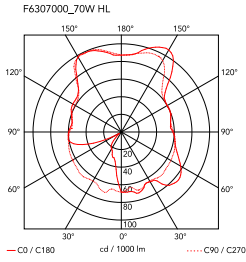

Physical

Colour	Fumée
Length (mm)	240
Net weight (kg)	1.7
Package height (mm)	0
Package width (mm)	0
Package length (mm)	0
Package volume (m3)	0.05
IP internal	20

Download

[Mounting instructions](#) PDF

[Spare Parts](#) PDF

Photometric Files

[LDT / IES](#) ZIP

Technical Drawings

[2D](#) ZIP

[3D](#) ZIP

Schematic light drawing

Photometric

Lighting type	Indirect, Direct
Light distribution	Symmetric