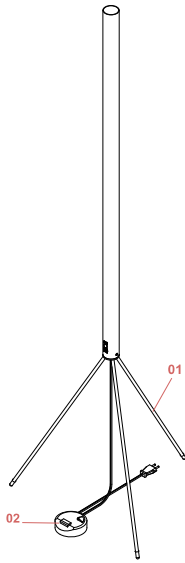

FLOS

 F3772035 Red

Luminator

Designed by Achille and Pier Giacomo Castiglioni, 1954

Floor lamp providing indirect light. Bulb with reflector. Iron stem with painted finish. Painted galvanized metal legs.

Are you a professional and your project needs consulting and support?

Physical

Colour	Red
Length (mm)	500
Cord length (mm)	2800
Net weight (kg)	3.7
Package height (mm)	120
Package width (mm)	1515
Package length (mm)	140
Package volume (m3)	0.03
IP internal	20

Download

[Mounting instructions](#)  PDF

[Spare Parts](#)  PDF

Photometric Files

[LDT / IES](#)  LDT

Technical Drawings

[2D](#)  ZIP

[3D](#)  ZIP

Photometric

Lighting type	Indirect
Light distribution	Symmetric

Notes

Dimmable Switch included

Bulbs

NOT INCLUDED

RF32366

LED Lamp 12W E27 220-240V

2700K R125

Spare Parts