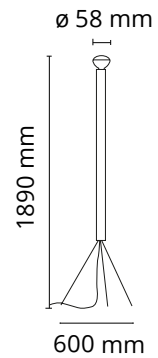

FLOS

 F3772035 Red

Luminator

Designed by Achille and Pier Giacomo Castiglioni, 1954

Floor lamp providing indirect light. Bulb with reflector. Iron stem with painted finish. Painted galvanized metal legs.

Are you a professional and your project needs consulting and support?

[BOOK AN APPOINTMENT](#)

Main specifications

EAN	8059607047064
Mounting	Floor
Environments	Indoor dry location
Light Source Type	Bulb
Lamp category	Halogen
Lamp holders	E27
Ilcos	HSGSR
Number of heads	1
Power (W)	105

Physical

Colour	Red
Length (mm)	500
Cord length (mm)	2800
Net weight (kg)	3.7
Package height (mm)	120
Package width (mm)	1515
Package length (mm)	140
Package volume (m3)	0.03
IP internal	20

Download

[Mounting instructions](#)  PDF