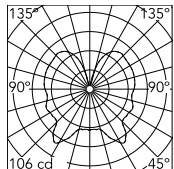

Physical

| | |
|---------------------|-------------|
| Colour | Transparent |
| Length (mm) | 236 |
| Net weight (kg) | 1.22 |
| Package height (mm) | 300 |
| Package width (mm) | 515 |
| Package length (mm) | 265 |
| Package volume (m3) | 0.04 |
| IP internal | 20 |

Download

[Mounting instructions](#)  PDF

[Spare Parts](#)  PDF

Photometric Files

[LDT / IES](#)  LDT

Schematic light drawing

Luminous flux Luminaire
1180 lm

Photometric