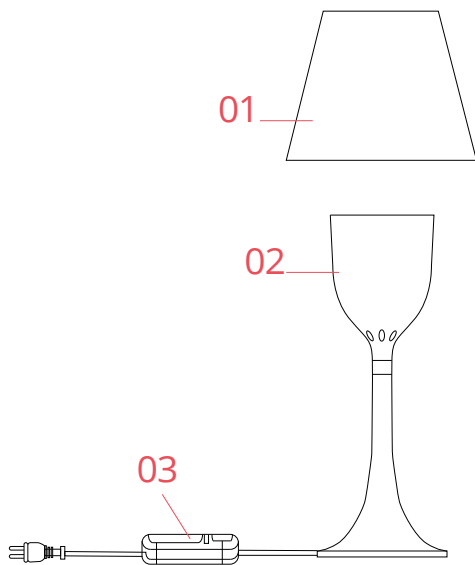

Spare Parts

01.	Miss K/KTribe Wall & Floor 1 transparent diffuser assembly	RF6255007
02.	Internal diffuser	RF11791
03.	Dimmer 4-25W 240V Transparent	RF28207

DOWNLOAD