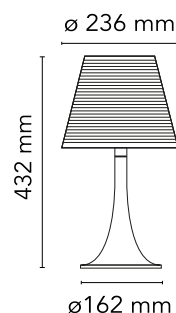

Halogen - 100W

Table lamp providing diffused light. Fully transparent, injection-molded PMMA polymethylmethacrylate frame; opaline, injection-molded polycarbonate internal diffuser and injectionmolded transparent or colored polycarbonate external diffuser completely finished with high-vacuum aluminization process.

Are you a professional and your project needs consulting and support?

[BOOK AN APPOINTMENT](#)