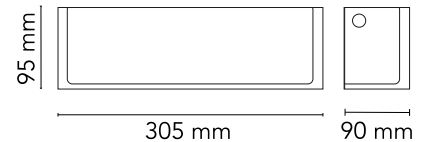

FLOS

F4651000 Transparent

Ontherocks HL

Designed by Antonio Citterio/assistant Toan Nguyen, 2004

Halogen - 200W

Wall lamp providing direct/indirect and partially diffused light. Lamp body in transparent glass. Internal diffuser in opal glass. The wall mount is a white powder coated, aluminum alloy die-casting including both the wall fitting system and the electrical equipment.

Are you a professional and your project needs consulting and support?

[BOOK AN APPOINTMENT](#)

Main specifications

EAN	8059607020234
Mounting	Wall
Environments	Indoor dry location
Light Source Type	Bulb
Lamp category	Halogen
Lamp holders	R7S
Ilcos	HDG
Number of heads	1
Power (W)	200

Physical

Colour	Transparent
Length (mm)	305
Net weight (kg)	2.52
Package height (mm)	205
Package width (mm)	490
Package length (mm)	190
Package volume (m3)	0.02
IP internal	20

Download

[Mounting instructions](#) PDF