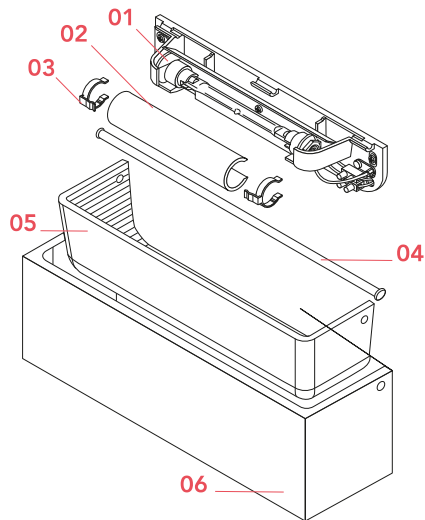

Physical

Colour	Transparent
Length (mm)	305
Net weight (kg)	2.52
Package height (mm)	205
Package width (mm)	490
Package length (mm)	190
Package volume (m3)	0.02
IP internal	20

Download

[Mounting instructions](#) PDF

[Spare Parts](#) PDF

Photometric Files

[LDT / IES](#) LDT

Technical Drawings

[2D](#) ZIP

[3D](#) ZIP

Schematic light drawing

Beam Angle: 76°

Bulbs

NOT INCLUDED

RF32929

Halogen Clear Lamp 160W R7S

230V

Spare Parts

- | | | |
|-----|---|-----------|
| 01. | Rts a10 cm 25 half lamp holder | RF13559 |
| 02. | Pochette Curved Protection Glass | RF11376 |
| 03. | Nickel spring for the curved protection glass | RF06356 |
| 04. | Rod assembly | RF4651200 |
| 05. | Ontherocks 1 hl internal white diffuser | RF13567 |
| 06. | Ontherocks 1 hl diffuser assembly | RF4651100 |