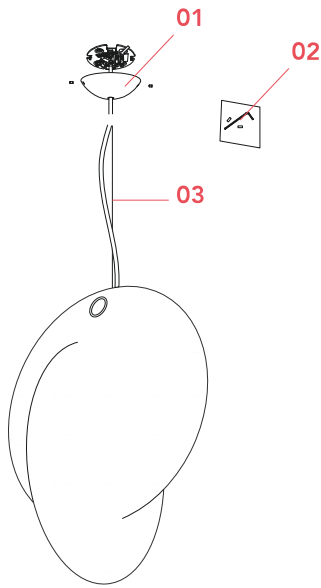

FLOS

F4633009 White

Overlap Suspension 1

Designed by Michael Anastassiades, 2018

Halogen - 105W

Suspended lamp with diffused light. Internal structure in white powder painted steel. Resin diffuser Cocoon sprayed on the structure, with a transparent protection created by spraying at the end of the machining, ring for substitution of printed steel diffuser in Polished, Gold-plated "Galvanic" finish. Die-cast rose in Zama Polished and Gold-plated "Galvanic" finish.

Physical

Colour	White
Length (mm)	655
Cord length (mm)	2700
Net weight (kg)	5.6
Package height (mm)	1000
Package width (mm)	650
Package length (mm)	650
Package volume (m3)	0.42
IP internal	20

Download

- [Mounting instructions](#)  PDF
- [Spare Parts](#)  PDF

Bulbs

NOT INCLUDED

RF32288

LED Lamp E27 15W 2700K T38

NOT INCLUDED

RF32289

LED Lamp E27 15W 3000K T38

Spare Parts

- | | | |
|-----|---|-----------|
| 01. | Complete rose | RF4630159 |
| 02. | Kit with screws and allen key | RF3160100 |
| 03. | 4mt steel wire Ø1,2 with 19
winded wires | RF01089 |
| 03. | 3 mt steel cable ø1,2 with 19
winded wires | RF29665 |