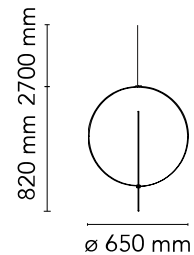

Halogen - 105W

Suspended lamp with diffused light. Internal structure in white powder painted steel. Resin diffuser Cocoon sprayed on the structure, with a transparent protection created by spraying at the end of the machining, ring for substitution of printed steel diffuser in Polished, Gold-plated "Galvanic" finish. Die-cast rose in Zama Polished and Gold-plated "Galvanic" finish.

Are you a professional and your project needs consulting and support?

[BOOK AN APPOINTMENT](#)