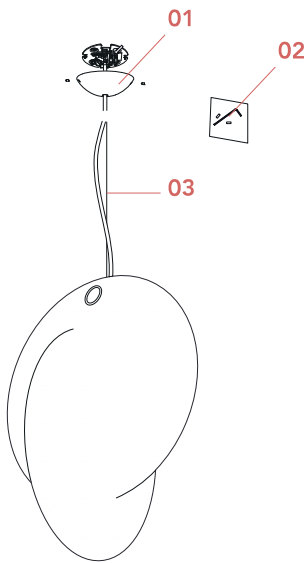

FLOS

F4633009 White

Overlap Suspension 1

Designed by Michael Anastassiades, 2018

Halogen - 105W

Suspended lamp with diffused light. Internal structure in white powder painted steel. Resin diffuser Cocoon sprayed on the structure, with a transparent protection created by spraying at the end of the machining, ring for substitution of printed steel diffuser in Polished, Gold-plated "Galvanic" finish. Die-cast rose in Zama Polished and Gold-plated "Galvanic" finish.

Designed by Michael Anastassiades, 2018

Halogen - 2 x 105W

Suspended lamp with diffused light. Internal structure in white powder painted steel. Resin diffuser Cocoon sprayed on the structure, with a transparent protection created by spraying at the end of the machining, ring for substitution of printed steel diffuser in polished, Gold-plated "Galvanic" finish. Die-cast rose in Zama polished and Gold-plated "Galvanic" finish.

Bulbs

NOT INCLUDED

RF32288

LED Lamp E27 15W 2700K T38

NOT INCLUDED

RF32289

LED Lamp E27 15W 3000K T38

Spare Parts

- | | | |
|-----|---|-----------|
| 01. | Complete rose | RF4630159 |
| 02. | Kit with screws and allen key | RF3160100 |
| 03. | 4mt steel wire Ø1,2 with 19
winded wires | RF01089 |
| 03. | 3 mt steel cable ø1,2 with 19
winded wires | RF29665 |