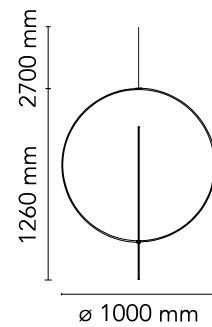

Halogen - 2 x 105W

Suspended lamp with diffused light. Internal structure in white powder painted steel. Resin diffuser Cocoon sprayed on the structure, with a transparent protection created by spraying at the end of the machining, ring for substitution of printed steel diffuser in polished, Gold-plated "Galvanic" finish. Die-cast rose in Zama polished and Gold-plated "Galvanic" finish.

Are you a professional and your project needs consulting and support?

BOOK AN APPOINTMENT