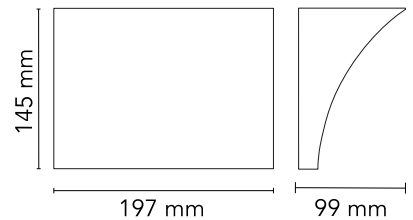

FLOS

F9705057 Chrome

Pochette Up/Down Led

Designed by Rodolfo Dordoni, 2003

21.5W - 1744lm - 2700K - CRI> 90

Wall lamp providing direct/indirect light. Pressure die-cast Zamak alloy structure, matte gray, shiny white or chrome plated finish. Molded steel, galvanized white wall attachment containing the wall attachment system as well as the electrical devices.

Are you a professional and your project needs consulting and support?

[BOOK AN APPOINTMENT](#)