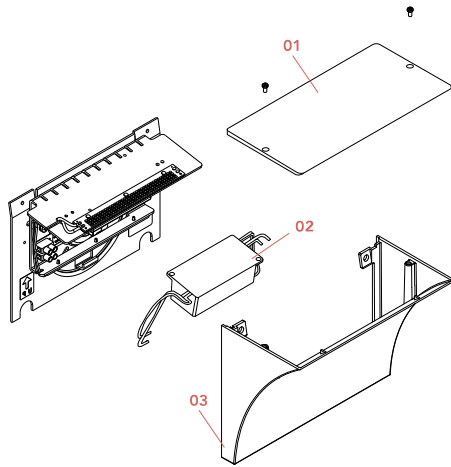

Schematic light drawing

Beam Angle: 107°

h(m)	E(lx)	D(m)
1	659	2.74
2	165	5.47
3	73	8.21
4	41	10.95
5	26	13.68

Luminous flux Luminaire
1744 lm

Photometric

Lighting type	Indirect, Direct
Light distribution	Asymmetric
CCT (K)	2700
CRI>	90

Electrical

Insulation class	I
Frequency (Hz)	50/60
Main voltage (Vac)	220-240
Driver	Integrated
Dimmable	Yes
Dimming type	Dimmable 1-10V
Dimming interface	Remote Dimmable (Dimmer Not Included)
Batteries inside	No

Ecodesign and Energy Labelling

This product contains a light source of energy efficiency class E

Replaceable (LED only)
light source by a
professional

Replaceable control
gear by a professional

Spare Parts

01.	Up transparent diffuser	RF25606
02.	Led power supply	RF25062

DOWNLOAD