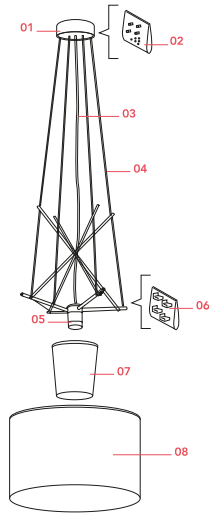

FLOS

F5930020 Glass

Ray Suspension

Designed by Rodolfo Dordoni, 2007

Halogen - 250W

Suspension lamp providing direct or diffused lighting. Chrome-plated metal structure and lathe-shaped aluminum diffusers, painted white on the inside, and shiny white or black on the outside or gray-colored, blown and overlaid glass with glossy external finish. Liquid paint protection. Opal blown glass inner diffuser. White painted steel ceiling attachment protected with transparent paint, and polished aluminum cover.

Physical

Colour	Glass
Length (mm)	430
Cord length (mm)	2700
Net weight (kg)	6.8
Package height (mm)	575
Package width (mm)	500
Package length (mm)	575
Package volume (m3)	0.17
IP internal	20

Download

[Mounting instructions](#)  PDF

[Spare Parts](#)  PDF

Photometric Files

[LDT / IES](#)  ZIP

Technical Drawings

[2D](#)  ZIP

[3D](#)  ZIP

IP
20

Schematic light drawing

- | | | |
|-----|---|-----------|
| 01. | Ceiling rose assembly | RF5931100 |
| 02. | Kit with brass wire clamps and screws | RF6110800 |
| 03. | 5 meter sil/fep 2x0,75 transparent electrical cable | RF4190200 |
| 04. | 4mt steel wire Ø1,2 with 19 winded wires | RF01089 |
| 04. | 3 mt steel cable ø1,2 with 19 winded wires | RF29665 |
| 05. | Ceramic lamp holder E27 | RF10346 |
| 06. | Transparent external diffuser support | RF16978 |
| 07. | Internal diffuser assembly | RF5931200 |
| 08. | Ray Suspension/Floor 2 glass diffuser | F5923020 |