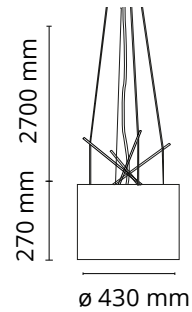

FLOS

F5930020 Glass

Ray Suspension

Designed by Rodolfo Dordoni, 2007

Halogen - 250W

Suspension lamp providing direct or diffused lighting. Chrome-plated metal structure and lathe-shaped aluminum diffusers, painted white on the inside, and shiny white or black on the outside or gray-colored, blown and overlaid glass with glossy external finish. Liquid paint protection. Opal blown glass inner diffuser. White painted steel ceiling attachment protected with transparent paint, and polished aluminum cover.

Are you a professional and your project needs consulting and support?

[BOOK AN APPOINTMENT](#)

Main specifications

EAN	8059607020807
Mounting	Suspension
Environments	Indoor dry location
Light Source Type	Bulb
Lamp category	Halogen
Lamp holders	E27
Ilcos	HSGS
Number of heads	1
Power (W)	250

Physical

Colour	Glass
Length (mm)	430
Cord length (mm)	2700
Net weight (kg)	6.8
Package height (mm)	575
Package width (mm)	500
Package length (mm)	575
Package volume (m3)	0.17
IP internal	20

Download

[Mounting instructions](#)  PDF