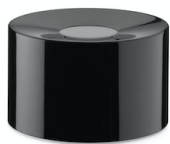

RF16084
F1-T diffuser