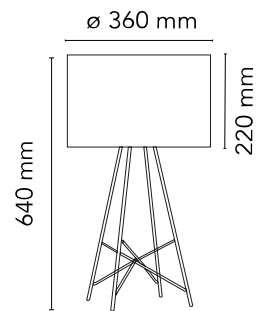

## Ray Table

Designed by Rodolfo Dordoni, 2007

Halogen - 150W

Table lamp providing diffused lighting. Steel tube (10 mm diam.) structure, welded, brushed and chrome-plated. Diffuser support disk in die-cast, polished and chrome-plated Zamak alloy. White injection-molded PA6 (nylon) lamp cover. Injection-molded PC (polycarbonate) inner diffuser in 3% opal color. Transparent injection-molded elastic PVC (polyvinylchloride) feet. Lathe-shaped aluminum diffusers, painted white on the inside, and shiny white or black on the outside or gray-colored, blown and overlaid glass with glossy external finish. On the cable there is the electronic dimmer which allows the regulation of light brightness.

### Physical

Colour	Black
Length (mm)	360
Cord length (mm)	1850
Net weight (kg)	4.2
Package height (mm)	0
Package width (mm)	0
Package length (mm)	0
Package volume (m3)	0.1
IP internal	20