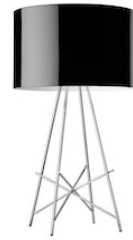

# FLOS

■ F5911030 Black

## Ray Table

Designed by Rodolfo Dordoni, 2007

Halogen - 150W

Table lamp providing diffused lighting. Steel tube (10 mm diam.) structure, welded, brushed and chrome-plated. Diffuser support disk in die-cast, polished and chrome-plated Zamak alloy. White injection-molded PA6 (nylon) lamp cover. Injection-molded PC (polycarbonate) inner diffuser in 3% opal color. Transparent injection-molded elastic PVC (polyvinylchloride) feet. Lathe-shaped aluminum diffusers, painted white on the inside, and shiny white or black on the outside or gray-colored, blown and overlaid glass with glossy external finish. On the cable there is the electronic dimmer which allows the regulation of light brightness.