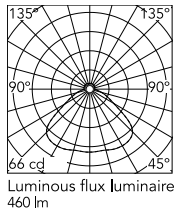

Schematic light drawing

Photometric

Lighting type	Total
Light distribution	Symmetric

Electrical

Insulation class	II
Frequency (Hz)	50/60
Main voltage (Vac)	220-250
LED voltage Vf (Vdc)	null
Dimmable	Yes
Dimming interface	Remote Dimmable (Dimmer Not Included)
Batteries inside	No