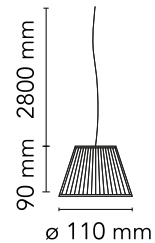

### Physical

Colour	Fabric
Length (mm)	110
Net weight (kg)	0.41
Package height (mm)	160
Package width (mm)	180
Package length (mm)	245
Package volume (m3)	0.01
IP internal	20