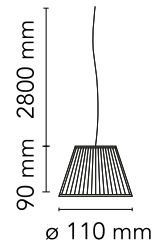

### Physical

Colour	Glass
Length (mm)	110
Cord length (mm)	2800
Net weight (kg)	0.49
Package height (mm)	160
Package width (mm)	180
Package length (mm)	245
Package volume (m3)	0.01
IP internal	20
IP external	20