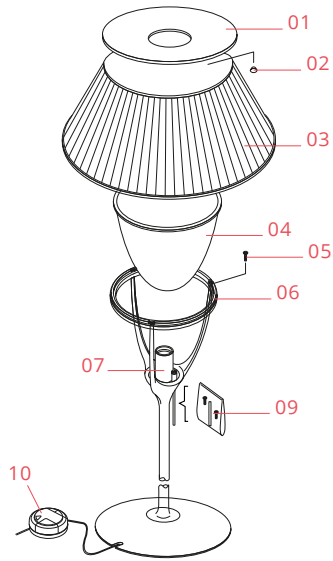

Physical

Colour	Fabric
Length (mm)	500
Cord length (mm)	1350
Net weight (kg)	17.6
Package height (mm)	0
Package width (mm)	0
Package length (mm)	0
Package volume (m3)	0.3
IP internal	20

Download

[Mounting instructions](#) PDF

Bulbs

NOT INCLUDED

RF32563

LED Lamp 11.5W E27 220-240V
2700K A70

NOT INCLUDED

RF32564

LED Lamp 11.5W E27 220-240V
3000K A70

Spare Parts

- | | | |
|-----|--|-----------|
| 01. | Cover ring | RF03204 |
| 02. | Kit of silicone seats for cover ring | RF6100100 |
| 03. | Romeo Soft Suspension/Table 2 & Floor fabric lampshade | RF05274 |
| 04. | Acid-etched diffuser | RF03321 |
| 05. | Kit of screws/bolts for Romeo | RF6100200 |
| 06. | Support ring | RF05307 |
| 07. | E27 Lamp holder | RF04169 |
| 08. | Grey support bracket | RF02812 |
| 09. | Contact rod small parts kit | RF6110100 |
| 10. | Led rondo' dimmer 220/240v 40-250w 4-100w | RF28045 |

Physical

Colour	Glass
Length (mm)	500
Cord length (mm)	1350
Net weight (kg)	22.05
Package height (mm)	0
Package width (mm)	0
Package length (mm)	0
Package volume (m3)	0.35
IP internal	20

Download

[Mounting instructions](#)  PDF