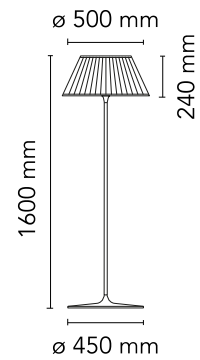

Are you a professional and your project needs consulting and support?

[BOOK AN APPOINTMENT](#)

Main specifications

Mounting	Floor
Environments	Indoor dry location
Light Source Type	Bulb
Lamp category	Halogen
Lamp holders	E27
Iicos	HSGS
Number of heads	1
Power (W)	150

Physical

Colour	Fabric
Length (mm)	500
Cord length (mm)	1350
Net weight (kg)	17.6
Package height (mm)	0
Package width (mm)	0
Package length (mm)	0
Package volume (m3)	0.3
IP internal	20

Download

[Mounting instructions](#) PDF

Physical

Colour	Glass
Length (mm)	500
Cord length (mm)	1350
Net weight (kg)	22.05
Package height (mm)	0
Package width (mm)	0
Package length (mm)	0
Package volume (m3)	0.35
IP internal	20

Download

[Mounting instructions](#)  PDF