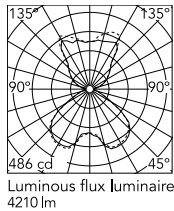

Schematic light drawing

Photometric

Lighting type	Total
Light distribution	Symmetric

Electrical

Insulation class	II
Frequency (Hz)	50/60
Main voltage (Vac)	220-240
LED voltage Vf (Vdc)	null
Dimmable	Yes
Dimming interface	Dimmer Integrated
Plug type	Type C
Batteries inside	No