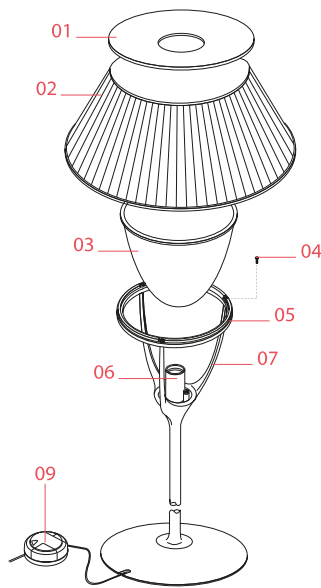

Physical

Colour	Glass
Length (mm)	500
Cord length (mm)	1350
Net weight (kg)	22.05
Package height (mm)	0
Package width (mm)	0
Package length (mm)	0
Package volume (m3)	0.35
IP internal	20

Download

[Mounting instructions](#)  PDF

Bulbs

NOT INCLUDED

RF32563

LED Lamp 11.5W E27 220-240V
2700K A70

NOT INCLUDED

RF32564

LED Lamp 11.5W E27 220-240V
3000K A70

Spare Parts

- | | | |
|-----|--|-----------|
| 01. | Romeo F/T2 cover ring | RF03205 |
| 02. | Romeo Moon Suspension/Table
2 & Floor lampshade | RF6110300 |
| 03. | Acid-etched diffuser | RF03321 |
| 04. | Kit of screws/bolts for Romeo | RF6100200 |
| 05. | Support ring | RF05307 |
| 06. | E27 Lamp holder | RF04169 |
| 07. | Grey support bracket | RF02812 |
| 08. | Contact rod small parts kit | RF6110100 |
| 09. | Led rondo' dimmer 220/240v 40-
250w 4-100w | RF28045 |