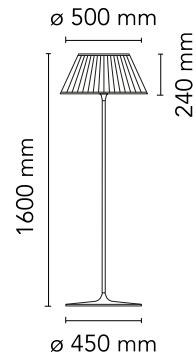

FLOS

F6109000 Glass

Romeo Moon Floor

Designed by Philippe Starck, 1998

Halogen - 250W

Floor lamp providing diffused light. Acid-etched pressed borosilicate glass internal diffuser. Pressed clear glass shade. Gray painted steel stem and die-cast aluminum base and yoke. Injection-molded transparent polycarbonate diffuser support. On the cable there is the electronic dimmer which allows the regulation of light brightness.

Are you a professional and your project needs consulting and support?

[BOOK AN APPOINTMENT](#)

Main specifications

Mounting	Floor
Environments	Indoor dry location
Light Source Type	Bulb
Lamp category	Halogen
Lamp holders	E27
Iicos	HSGS
Number of heads	1
Power (W)	250

Physical

Colour	Glass
Length (mm)	500
Cord length (mm)	1350
Net weight (kg)	22.05
Package height (mm)	0
Package width (mm)	0
Package length (mm)	0
Package volume (m3)	0.35
IP internal	20

Download

[Mounting instructions](#) PDF

[Spare Parts](#) PDF

Photometric Files

[LDT / IES](#) ZIP

Technical Drawings

[2D](#) ZIP

[3D](#) ZIP