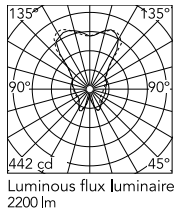

Physical

Colour	Grey
Length (mm)	460
Cord length (mm)	2500
Net weight (kg)	1.47
Package height (mm)	0
Package width (mm)	0
Package length (mm)	0
Package volume (m3)	0.07
IP internal	20

Download

[Mounting instructions](#)  PDF

[Spare Parts](#)  PDF

Photometric Files

[LDT / IES](#)  LDT

Technical Drawings

[2D](#)  ZIP

[3D](#)  ZIP

Schematic light drawing

Photometric