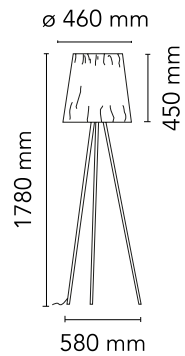

Are you a professional and your project needs consulting and support?

[BOOK AN APPOINTMENT](#)

Main specifications

Mounting	Floor
Environments	Indoor dry location
Light Source Type	Bulb
Lamp category	Halogen
Lamp holders	E27
Iicos	HSGSA
Number of heads	1
Power (W)	150

Physical

Colour	Grey
Length (mm)	460
Cord length (mm)	2500
Net weight (kg)	1.47
Package height (mm)	0
Package width (mm)	0
Package length (mm)	0
Package volume (m3)	0.07
IP internal	20

Download

[Mounting instructions](#)  PDF