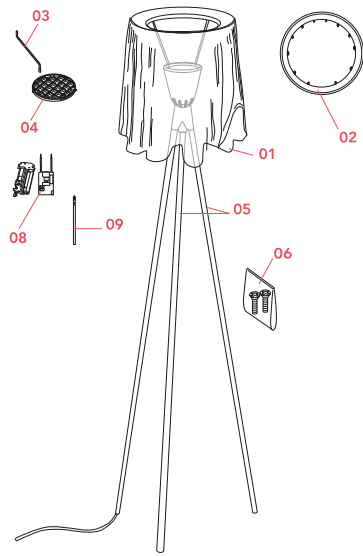

Physical

Colour	Grey
Length (mm)	460
Cord length (mm)	2500
Net weight (kg)	1.47
Package height (mm)	0
Package width (mm)	0
Package length (mm)	0
Package volume (m3)	0.07
IP internal	20

Download

[Mounting instructions](#)  PDF

- | | | |
|-----|------------------------------------|-----------|
| 01. | Rosy Angelis diffuser assembly | F6162009 |
| 02. | Diffuser ring nut | RF05257 |
| 03. | Protection grid support | RF02179 |
| 04. | Protection grid | RF05251 |
| 05. | Conical grey leg | RF02787 |
| 06. | Accessory kit for leg installation | RF6160200 |
| 07. | Rosy Angelis cup | RF05250 |
| 08. | Pcb dimmer with small drive shaft | RF04030 |
| 09. | Anodized aluminium rod for dimmer | RF02178 |