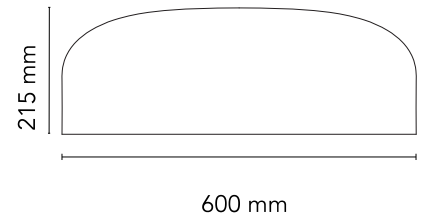

FLOS

F1368039 Green

Smithfield Ceiling Pro dimmable DALI

Designed by Jasper Morrison, 2009

45W - 2791lm - 2700K - CRI> 95

Ceiling-mounted lamp providing direct light. Aluminium body. Available in gloss black, white, matt black, green, red or MUD. Injection-moulded opalescent methacrylate diffuser. Steel wall and ceiling attachment. Control DALI dimmable.

Are you a professional and your project needs consulting and support?

[BOOK AN APPOINTMENT](#)