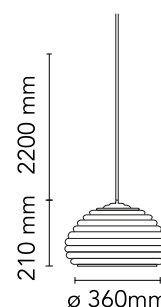

### Physical

Colour	Aluminium
Length (mm)	360
Cord length (mm)	2200
Net weight (kg)	1.4
Package height (mm)	280
Package width (mm)	425
Package length (mm)	420
Package volume (m3)	0.05
IP internal	20

## Schematic light drawing

Beam Angle: 28°

h(m)	E(lx)	D(m)
1	843	0.50
2	211	1.01
3	94	1.51
4	53	2.02
5	34	2.52

Luminous flux luminaire  
560 lm