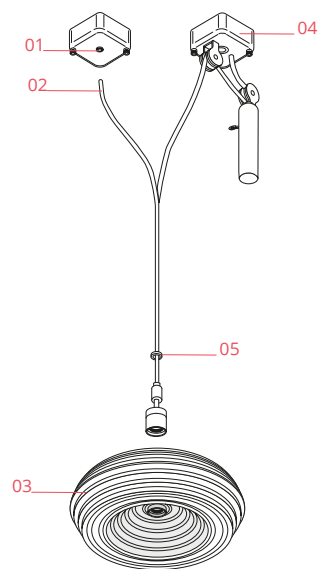

## Schematic light drawing

Beam Angle: 28°

h(m)	E(lx)	D(m)
1	843	0.50
2	211	1.01
3	94	1.51
4	53	2.02
5	34	2.52

Luminous flux luminaire  
560 lm

## Spare Parts

- |     |                           |           |
|-----|---------------------------|-----------|
| 01. | Complete ceiling rose     | RF6500109 |
| 02. | Electric wiring 2,5mt     | RF04637   |
| 03. | Zapon-varnished reflector | RF00750   |
| 05. | Ring nut                  | RF06821   |