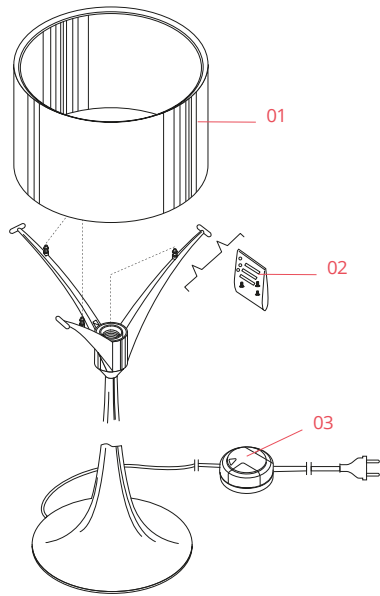

Spare Parts

01.	F black diffuser	RF12147
02.	Bag with diffuser supports and o-ring	RF6610100
03.	Led rondo' dimmer 220/240v 40-250w 4-100w	RF28045

DOWNLOAD