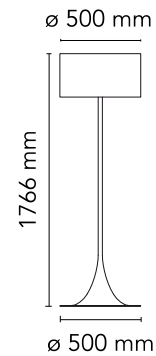

Are you a professional and your project needs consulting and support?

[BOOK AN APPOINTMENT](#)

Main specifications

EAN	8059607023198
Mounting	Floor
Environments	Indoor dry location
Light Source Type	Bulb
Lamp category	Halogen
Lamp holders	E27
Iicos	HSGS
Number of heads	1
Power (W)	250

Physical

Colour	Glossy Black
Length (mm)	500
Net weight (kg)	9.3
Package height (mm)	1880
Package width (mm)	580
Package length (mm)	580
Package volume (m3)	0.63
IP internal	20

Download

[Mounting instructions](#) PDF