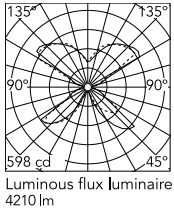

Schematic light drawing

Photometric

Lighting type	Indirect, Direct
Light distribution	Symmetric

Electrical

Insulation class	II
Frequency (Hz)	50/60
Main voltage (Vac)	220-240
LED voltage Vf (Vdc)	null
Dimmable	Yes
Dimming interface	Dimmer Integrated
Plug type	Type C
Batteries inside	No