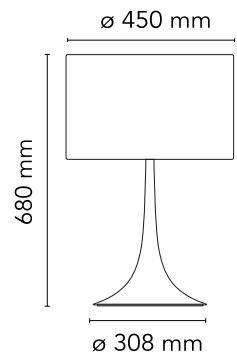

Halogen - 150W

Table/desk lamp providing diffused light. Spun metal frame and diffuser, die-cast aluminum diffuser support arms and lampholder support, painted in the colors indicated below. White, injection-molded polycarbonate diffuser supports. Sandblasted pressed glass upper diffuser screen. On the cable there is the electronic dimmer which allows the regulation of light brightness.

Are you a professional and your project needs consulting and support?

[BOOK AN APPOINTMENT](#)