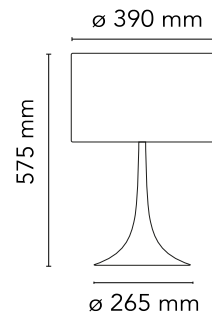

Halogen - 150W

Table/desk lamp providing diffused light. Spun metal frame and diffuser, die-cast aluminum diffuser support arms and lampholder support, painted in the colors indicated below. White, injection-molded polycarbonate diffuser supports. Sandblasted pressed glass upper diffuser screen. On the cable there is the electronic dimmer which allows the regulation of light brightness.