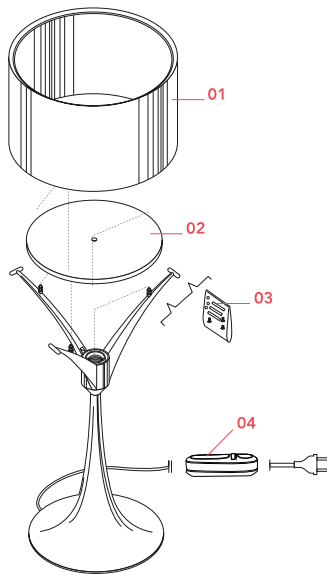

FLOS

F6611009 White

Spun Light Table 2

Designed by Sebastian Wrong, 2003

Halogen - 150W

Table/desk lamp providing diffused light. Spun metal frame and diffuser, die-cast aluminum diffuser support arms and lampholder support, painted in the colors indicated below. White, injection-molded polycarbonate diffuser supports. Sandblasted pressed glass upper diffuser screen. On the cable there is the electronic dimmer which allows the regulation of light brightness.

Physical

Colour	Black
Length (mm)	390
Cord length (mm)	1700
Net weight (kg)	4.3
Package height (mm)	660
Package width (mm)	480
Package length (mm)	480
Package volume (m3)	0.15
IP internal	20

Download

[Mounting instructions](#) PDF

[Spare Parts](#) PDF

Photometric Files

[LDT / IES](#) LDT

Technical Drawings

[2D](#) ZIP

Schematic light drawing

Photometric

Lighting type	Indirect, Direct
Light distribution	Symmetric

RF25317

LED Opal Lamp E27 8W 3000K
A60 Dimmable

NOT INCLUDED

RF25323

LED Opal Lamp E27 8W 2700K
A60 Dimmable

Spare Parts

- | | | |
|-----|---------------------------------------|-----------|
| 01. | Spun Light T1 black diffusers | RF11710 |
| 02. | Spun Light Table 1 anti-glare glass | RF11695 |
| 03. | Bag with diffuser supports and o-ring | RF6610100 |
| 04. | Dimmer 4-25W 220-240V Black | RF32262 |