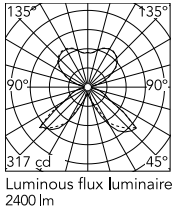

Physical

Colour	Black
Length (mm)	390
Cord length (mm)	1700
Net weight (kg)	4.3
Package height (mm)	660
Package width (mm)	480
Package length (mm)	480
Package volume (m3)	0.15
IP internal	20

Download

[Mounting instructions](#) PDF

[Spare Parts](#) PDF

Photometric Files

[LDT / IES](#) LDT

Technical Drawings

[2D](#) ZIP

Schematic light drawing

Photometric

Lighting type	Indirect, Direct
Light distribution	Symmetric