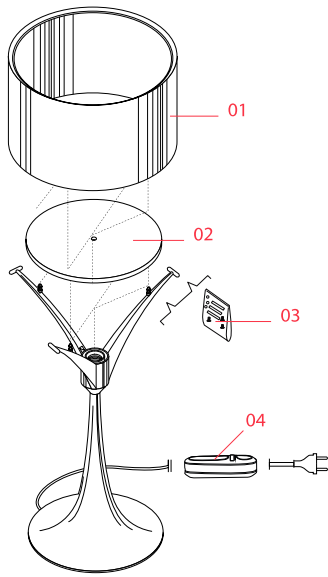

Spare Parts

01.	Spun Light T2 diffusers	RF11717
02.	T2 anti-glare glass	RF11696
03.	Bag with diffuser supports and o-ring	RF6610100
04.	Dimmer 4-25W 220-240V White	RF32261

DOWNLOAD