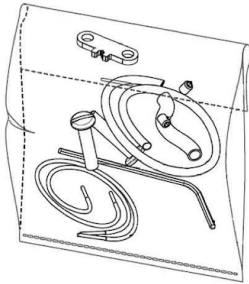

**DOWNLOAD**

RF6480109  
Kit with white hooks and white cable clamps

RF6480114  
Kit with Blue Hooks and Blue Wire CLamps

RF22934  
Power supply unit for led

RF6480200  
Kit with allen key and screws for ceiling rose assembly