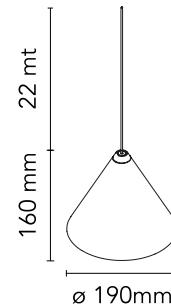

21W - 1035lm - 2700K

Suspension lamp providing diffused light. Black, white or blue varnished die-cast aluminium body coated with clear soft-touch varnish. Optical diffuser in opal PC. Suspension system of 22 metres with Kevlar reinforced coaxial cable. Available with wall/ceiling connection in black PC and power supply with floor switch in black varnished PC. The on/off switch is electronic with optical and touch dimm mechanism included or touch dimm and CASAMBI Ready version. Dimmer included. Compulsory to add either floor switch or ceiling/wall rose.

Are you a professional and your project needs consulting and support?

BOOK AN APPOINTMENT