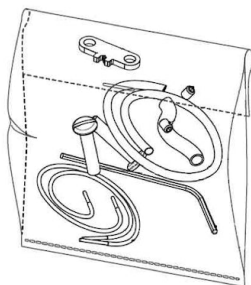

RFU648200

Kit with allen key and screws for ceiling rose assembly