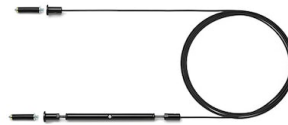

OPTIONAL

F6485030

String Light Kit cable