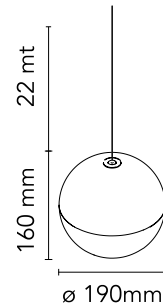

FLOS

F6498014 Blue

String Light - Sphere head - 22mt cable - CASAMBI Ready

Designed by Michael Anastassiades, 2014

21W - 1515lm - 2700K

Suspension lamp providing diffused light. Black, white or blue varnished die-cast aluminium body coated with clear soft-touch varnish. Optical diffuser in opal PC. Suspension system of 22 metres with Kevlar reinforced coaxial cable. Available with wall/ceiling connection in black PC and power supply with floor switch in black varnished PC. The on/off switch is electronic with optical and touch dimm mechanism included or touch dimm and CASAMBI Ready version. Dimmer included. Compulsory to add either floor switch or ceiling/wall rose.

Are you a professional and your project needs consulting and support?

BOOK AN APPOINTMENT