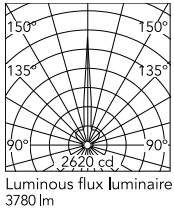

Schematic light drawing

Photometric

Lighting type	Total
Light distribution	Symmetric

Electrical

Insulation class	I
Frequency (Hz)	50/60
Main voltage (Vac)	220-250
LED voltage Vf (Vdc)	null
Dimmable	Yes
Dimming interface	Switch Integrated (Remote Dimmable)
Plug type	Type F
Batteries inside	No