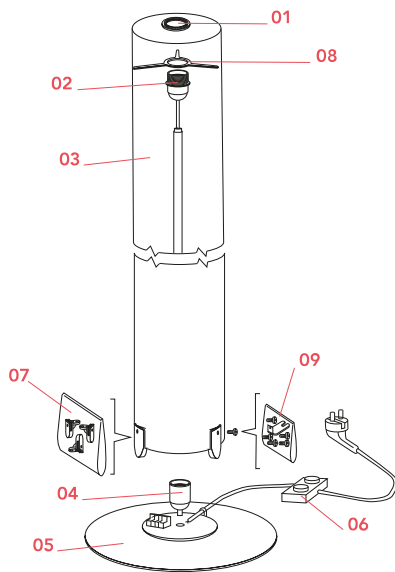

FLOS

F6310004 Silver

Stylos

Designed by Achille Castiglioni, 1984

Halogen - 2 x 105+120W

Floor lamp providing indirect and diffused light. Silver powder-coated steel base. Opaline extruded polymethylmethacrylate (PMMA) diffuser column. Functions ON/OFF of two placed luminous sources at the extremities of the diffuser of the apparatus, happen by means of interrupting double quantity to pedal mounted on the cable feeding electrical worker.

Physical

Colour	Silver
Length (mm)	170
Cord length (mm)	2850
Net weight (kg)	9.85
Package height (mm)	0
Package width (mm)	0
Package length (mm)	0
Package volume (m3)	0.15
IP internal	20

Download

[Mounting instructions](#) PDF

RF34147

LED Lamp E27 17W PAR38 Non-
Dimmable

NOT INCLUDED

RF34149

LED Lamp E27 15W 3000K
PAR38 Non Dimmable

Spare Parts

- | | | |
|-----|---|-----------|
| 01. | Ring Nut Lamp Holder | RF30384 |
| 02. | Top lamp holder assembly | RF6320100 |
| 03. | Stylos external diffuser | RF6330000 |
| 04. | Assembly Lamp holder for Stylos | RF6320200 |
| 05. | Base | F6320004 |
| 06. | Double Black switch | RF03631 |
| 07. | Kit of n.3 diffuser bracket supports | RF6330100 |
| 08. | Polycarbonate spacer | RF05861 |
| 09. | Kit of screws and metal bracket for diffuser assembly | RF6330200 |