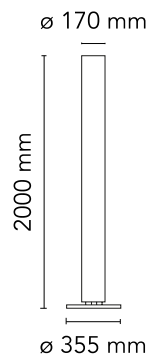

FLOS

F6310004 Silver

Stylos

Designed by Achille Castiglioni, 1984

Halogen - 2 x 105+120W

Floor lamp providing indirect and diffused light. Silver powder-coated steel base. Opaline extruded polymethylmethacrylate (PMMA) diffuser column. Functions ON/OFF of two placed luminous sources at the extremities of the diffuser of the apparatus, happen by means of interrupting double quantity to pedal mounted on the cable feeding electrical worker.

Are you a professional and your project needs consulting and support?

[BOOK AN APPOINTMENT](#)

Main specifications

Mounting	Floor
Environments	Indoor dry location
Light Source Type	Bulb
Lamp category	Halogen
Lamp holders	E27
Iicos	HSGSAW + IPAR
Number of heads	2
Power (W)	105+120

Physical

Colour	Silver
Length (mm)	170
Cord length (mm)	2850
Net weight (kg)	9.85
Package height (mm)	0
Package width (mm)	0
Package length (mm)	0
Package volume (m3)	0.15
IP internal	20

Download

[Mounting instructions](#) PDF