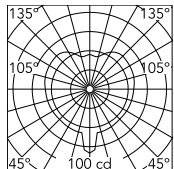

Physical

Colour	White
Length (mm)	570
Cord length (mm)	2700
Net weight (kg)	2.8
Package height (mm)	710
Package width (mm)	910
Package length (mm)	920
Package volume (m3)	0.59
IP internal	20

Download

[Mounting instructions](#)  PDF

[Spare Parts](#)  PDF

Photometric Files

[LDT / IES](#)  LDT

Technical Drawings

[2D](#)  ZIP

[3D](#)  ZIP

IK	IP
00	20

Schematic light drawing

Physical

Colour	White
Length (mm)	680
Cord length (mm)	2700
Net weight (kg)	2.1
Package height (mm)	520
Package width (mm)	715
Package length (mm)	715
Package volume (m3)	0.27
IP internal	20

Download

[Mounting instructions](#)  PDF