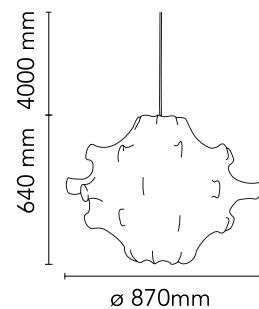

Are you a professional and your project needs consulting and support?

[BOOK AN APPOINTMENT](#)

Main specifications

EAN	8059607023518
Mounting	Suspension
Environments	Indoor dry location
Light Source Type	Bulb
Lamp category	Halogen
Lamp holders	E27
Ilcos	HSGS
Number of heads	1
Power (W)	100

Physical

Colour	White
Length (mm)	570
Cord length (mm)	2700
Net weight (kg)	2.8
Package height (mm)	710
Package width (mm)	910
Package length (mm)	920
Package volume (m3)	0.59
IP internal	20

Download

[Mounting instructions](#)  PDF

Physical

Colour	White
Length (mm)	680
Cord length (mm)	2700
Net weight (kg)	2.1
Package height (mm)	520
Package width (mm)	715
Package length (mm)	715
Package volume (m3)	0.27
IP internal	20

Download

[Mounting instructions](#)  PDF