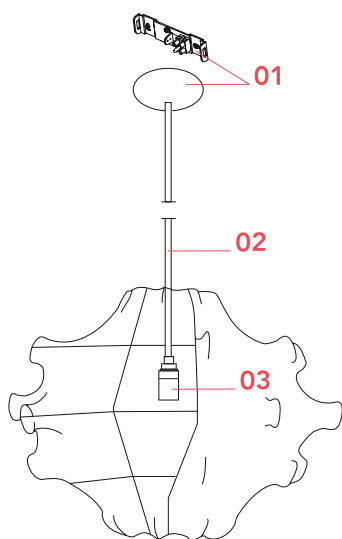

Physical

Colour	White
Length (mm)	680
Cord length (mm)	2700
Net weight (kg)	2.1
Package height (mm)	520
Package width (mm)	715
Package length (mm)	715
Package volume (m3)	0.27
IP internal	20

Download

[Mounting instructions](#)  PDF

Bulbs

NOT INCLUDED

RF32288

LED Lamp E27 15W 2700K T38

NOT INCLUDED

RF32289

LED Lamp E27 15W 3000K T38

Spare Parts

- | | | |
|-----|-------------------------|-----------|
| 01. | White rose assembly | RA3690209 |
| 02. | Wiring 2x0,75 3,2m | RF32763 |
| 03. | Electrical assembly set | RF9800200 |

DOWNLOAD

RA3690209

White rose assembly