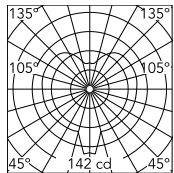

Physical

Colour	White
Length (mm)	570
Cord length (mm)	2700
Net weight (kg)	2.8
Package height (mm)	710
Package width (mm)	910
Package length (mm)	920
Package volume (m3)	0.59
IP internal	20

Download

[Mounting instructions](#)  PDF

Physical

Colour	White
Length (mm)	680
Cord length (mm)	2700
Net weight (kg)	2.1
Package height (mm)	520
Package width (mm)	715
Package length (mm)	715
Package volume (m3)	0.27
IP internal	20

Download

[Mounting instructions](#)  PDF

[Spare Parts](#)  PDF

Photometric Files

[LDT / IES](#)  LDT

Technical Drawings

[2D](#)  ZIP

[3D](#)  ZIP

IK	IP
00	20

Schematic light drawing