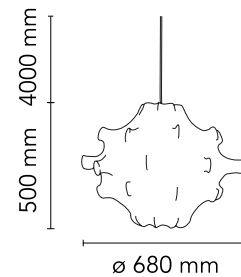

Physical

Colour	White
Length (mm)	570
Cord length (mm)	2700
Net weight (kg)	2.8
Package height (mm)	710
Package width (mm)	910
Package length (mm)	920
Package volume (m3)	0.59
IP internal	20

Download

[Mounting instructions](#)  PDF

Are you a professional and your project needs consulting and support?

[BOOK AN APPOINTMENT](#)

Main specifications

EAN	8059607023488
Mounting	Suspension
Environments	Indoor dry location
Light Source Type	Bulb
Lamp category	Halogen
Lamp holders	E27
Ilcos	HSGS
Number of heads	1
Power (W)	100

Physical

Colour	White
Length (mm)	680
Cord length (mm)	2700
Net weight (kg)	2.1
Package height (mm)	520
Package width (mm)	715
Package length (mm)	715
Package volume (m3)	0.27
IP internal	20

Download

[Mounting instructions](#)  PDF