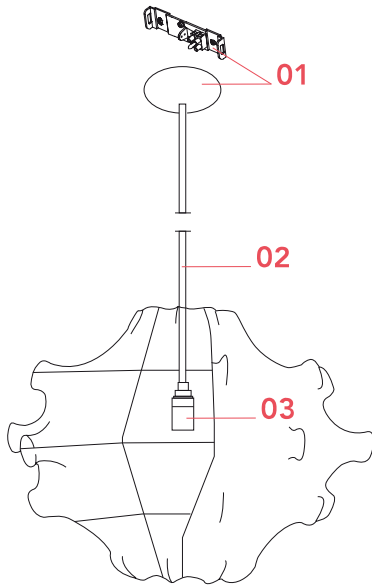

Spare Parts

01.	White rose assembly	RA3690209
02.	Wiring 2x0,75 3,2m	RF32763
03.	Electrical assembly set	RF9800200

DOWNLOAD