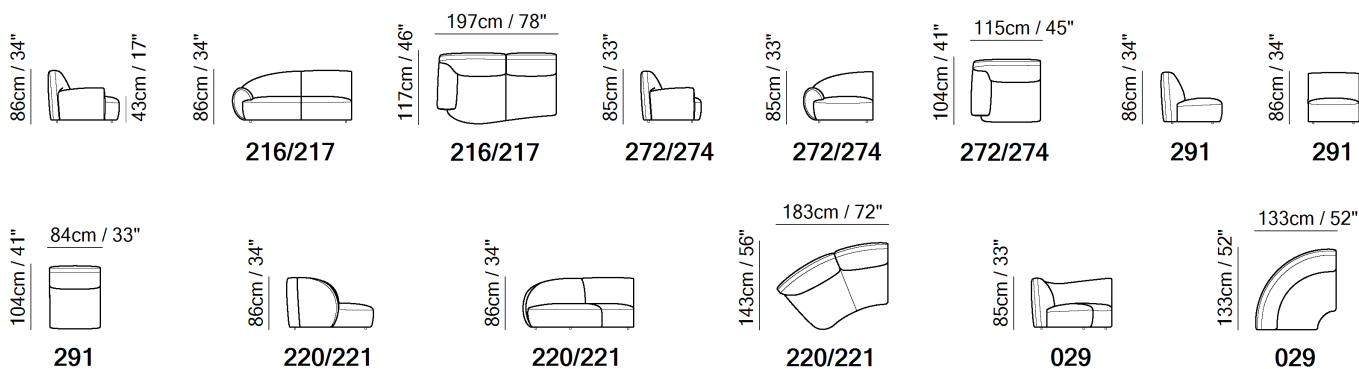

SCHEMATICS