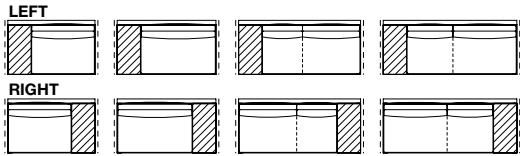

Peninsula end unit

	w. 1700	w. 2100	w. 2300
LEFT			
RIGHT			
LEFT			
RIGHT			

Element as peninsula as corner peninsula as chaise longue

	w. 1775	w. 2175
LEFT		
RIGHT		
LEFT		
RIGHT		

Element as peninsula with kit of cushions as corner peninsula with kit of cushions as chaise longue with kit of cushions

	w. 1775	w. 2175
LEFT		
RIGHT		
LEFT		
RIGHT		

The trace in the seat of some elements highlights the seam, which is available only in the leather version.

End units

The trace in the seat of some elements highlights the seam, which is available only in the leather version.

Central units

w. 1500 w. 1700 w. 2100 w. 2300

Corner units

w. 1575 w. 1775 w. 2175 w. 2375 w. 2775

Corner units with kit of cushions

w. 1575 w. 1775 w. 2175 w. 2375 w. 2775

Corner end units

w. 2375 w. 2775 **with shelf**
w. 2375 w. 2775

Corner end units with kit of cushions

w. 2375 w. 2775 **with shelf**
w. 2375 w. 2775

The trace in the seat of some elements highlights the seam, which is available only in the leather version.

Chaise longue
as end unit
as freestanding unit