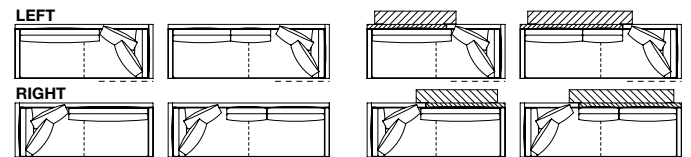

Peninsula end unit

	w. 1700	w. 2100	w. 2300
LEFT			
RIGHT			
LEFT			
RIGHT			

Element as peninsula as corner peninsula as chaise longue

	w. 1775	w. 2175
LEFT		
RIGHT		
LEFT		
RIGHT		

Element as peninsula with kit of cushions as corner peninsula with kit of cushions as chaise longue with kit of cushions

	w. 1775	w. 2175
LEFT		
RIGHT		
LEFT		
RIGHT		

The trace in the seat of some elements highlights the seam, which is available only in the leather version.

End units

The trace in the seat of some elements highlights the seam, which is available only in the leather version.

Central units

w. 1500 w. 1700 w. 2100 w. 2300

Corner units

w. 1575 w. 1775 w. 2175 w. 2375 w. 2775

Corner units with kit of cushions

w. 1575 w. 1775 w. 2175 w. 2375 w. 2775

Corner end units

w. 2375 w. 2775 **with shelf**
w. 2375 w. 2775

Corner end units with kit of cushions

w. 2375 w. 2775 **with shelf**
w. 2375 w. 2775

The trace in the seat of some elements highlights the seam, which is available only in the leather version.

Chaise longue
as end unit
as freestanding unit