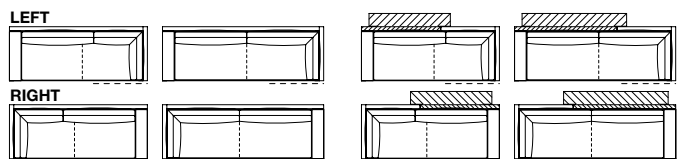

Peninsula end unit

	w. 1700	w. 2100	w. 2300
LEFT			
RIGHT			
LEFT			
RIGHT			

Element as peninsula as corner peninsula as chaise longue

	w. 1775	w. 2175
LEFT		
RIGHT		
LEFT		
RIGHT		

Element as peninsula with kit of cushions as corner peninsula with kit of cushions as chaise longue with kit of cushions

Central units

w. 1500 w. 1700 w. 2100 w. 2300

Corner units

w. 1575 w. 1775 w. 2175 w. 2375 w. 2775

Corner units with kit of cushions

w. 1575 w. 1775 w. 2175 w. 2375 w. 2775

Corner end units

w. 2375 w. 2775 **with shelf**
w. 2375 w. 2775

Corner end units with kit of cushions

w. 2375 w. 2775 **with shelf**
w. 2375 w. 2775

The trace in the seat of some elements highlights the seam, which is available only in the leather version.

Chaise longue
as end unit
as freestanding unit

w. 1250 w. 1450

Chaise longue
as end unit
as central unit
as freestanding unit

w. 1250

Pouf
as end unit
as central unit
as freestanding unit
as corner unit ✚

w. 950 w. 1350 w. 1250

Coffee table

w. 950

End units