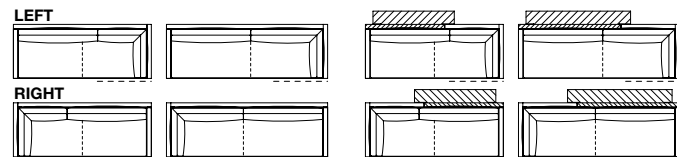

Peninsula end unit

	w. 1700	w. 2100	w. 2300
LEFT			
RIGHT			
LEFT			
RIGHT			

Element as peninsula as corner peninsula as chaise longue

	w. 1775	w. 2175
LEFT		
RIGHT		
LEFT		
RIGHT		

Element as peninsula with kit of cushions as corner peninsula with kit of cushions as chaise longue with kit of cushions

Central units

w. 1500 w. 1700 w. 2100 w. 2300

Corner units

w. 1575 w. 1775 w. 2175 w. 2375 w. 2775

Corner units with kit of cushions

w. 1575 w. 1775 w. 2175 w. 2375 w. 2775

Corner end units

w. 2375 w. 2775 **with shelf**
w. 2375 w. 2775

Corner end units with kit of cushions

w. 2375 w. 2775 **with shelf**
w. 2375 w. 2775

The trace in the seat of some elements highlights the seam, which is available only in the leather version.

Chaise longue
as end unit
as freestanding unit

w. 1250 w. 1450

Chaise longue
as end unit
as central unit
as freestanding unit

w. 1250

Pouf
as end unit
as central unit
as freestanding unit
as corner unit ✚

w. 950 w. 1350 w. 1250

Coffee table

w. 950

End units