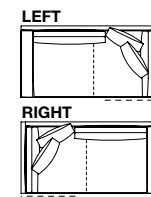

w. 2375

Corner units

w. 2175 w. 2375

Corner end units with kit of cushions

w. 2375

Element as end unit with kit of cushions as central unit with kit of cushions

w. 2375

Corner units with kit of cushions

w. 2175 w. 2375

The trace in the seat of some elements highlights the seam, which is available only in the leather version.

The height shown in the drawings is always that of the version with feet h 130 mm