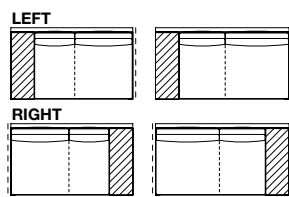

Central units

w. 2100   w. 2300