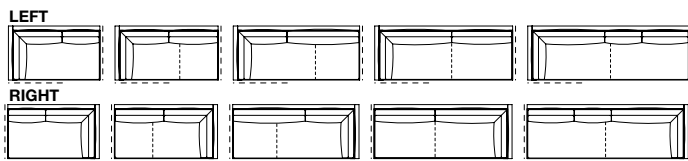

Peninsula end unit

	w. 1700	w. 2100	w. 2300
LEFT			
RIGHT			
LEFT			
RIGHT			

Element as peninsula as corner peninsula as chaise longue

	w. 1775	w. 2175
LEFT		
RIGHT		
LEFT		
RIGHT		

Element as peninsula with kit of cushions as corner peninsula with kit of cushions as chaise longue with kit of cushions

	w. 1775	w. 2175
LEFT		
RIGHT		
LEFT		
RIGHT		

The trace in the seat of some elements highlights the seam, which is available only in the leather version.

End units

The trace in the seat of some elements highlights the seam, which is available only in the leather version.

Central units

w. 1500 w. 1700 w. 2100 w. 2300

Corner units

w. 1575 w. 1775 w. 2175 w. 2375 w. 2775

Corner units with kit of cushions

w. 1575 w. 1775 w. 2175 w. 2375 w. 2775

Corner end units

w. 2375 w. 2775 **with shelf**
w. 2375 w. 2775

Corner end units with kit of cushions

w. 2375 w. 2775 **with shelf**
w. 2375 w. 2775

The trace in the seat of some elements highlights the seam, which is available only in the leather version.

Chaise longue
as end unit
as freestanding unit