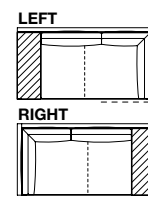

Corner units

w. 2175   w. 2375