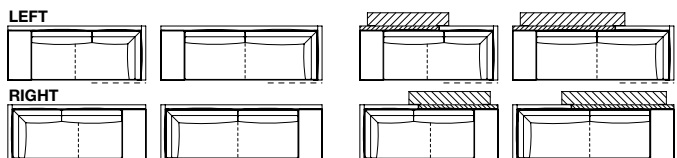

Peninsula end unit

	w. 1700	w. 2100	w. 2300
LEFT			
RIGHT			
LEFT			
RIGHT			

Element as peninsula as corner peninsula as chaise longue

	w. 1775	w. 2175
LEFT		
RIGHT		
LEFT		
RIGHT		

Element as peninsula with kit of cushions as corner peninsula with kit of cushions as chaise longue with kit of cushions

Central units

w. 1500 w. 1700 w. 2100 w. 2300

Corner units

w. 1575 w. 1775 w. 2175 w. 2375 w. 2775

Corner units with kit of cushions

w. 1575 w. 1775 w. 2175 w. 2375 w. 2775

Corner end units

w. 2375 w. 2775 **with shelf**
w. 2375 w. 2775

Corner end units with kit of cushions

w. 2375 w. 2775 **with shelf**
w. 2375 w. 2775

The trace in the seat of some elements highlights the seam, which is available only in the leather version.

Chaise longue
as end unit
as freestanding unit

w. 1250 w. 1450

Chaise longue
as end unit
as central unit
as freestanding unit

w. 1250

Pouf
as end unit
as central unit
as freestanding unit
as corner unit ✚

w. 950 w. 1350 w. 1250

Coffee table

w. 950

End units