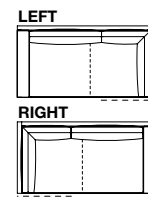

Corner end units

w. 2375

Element as end unit as central unit

w. 2375