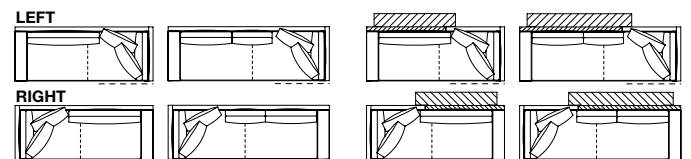

Peninsula end unit

	w. 1700	w. 2100	w. 2300
LEFT			
RIGHT			
LEFT			
RIGHT			

Element as peninsula as corner peninsula as chaise longue

	w. 1775	w. 2175
LEFT		
RIGHT		
LEFT		
RIGHT		

Element as peninsula with kit of cushions as corner peninsula with kit of cushions as chaise longue with kit of cushions

Central units

w. 1500 w. 1700 w. 2100 w. 2300

Corner units

w. 1575 w. 1775 w. 2175 w. 2375 w. 2775

Corner units with kit of cushions

w. 1575 w. 1775 w. 2175 w. 2375 w. 2775

Corner end units

w. 2375 w. 2775 **with shelf**
w. 2375 w. 2775

Corner end units with kit of cushions

w. 2375 w. 2775 **with shelf**
w. 2375 w. 2775

The trace in the seat of some elements highlights the seam, which is available only in the leather version.

Chaise longue
as end unit
as freestanding unit