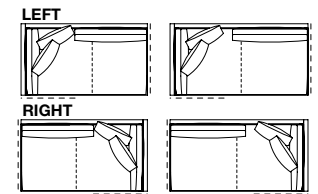

w. 2375

Corner units

w. 2175 w. 2375

Corner end units with kit of cushions

w. 2375

Element as end unit with kit of cushions as central unit with kit of cushions

w. 2375

Corner units with kit of cushions

w. 2175 w. 2375

The trace in the seat of some elements highlights the seam, which is available only in the leather version.

The height shown in the drawings is always that of the version with feet h 130 mm