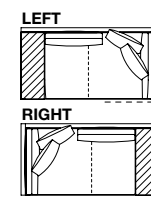

w. 2375

Corner units

w. 2175 w. 2375

Corner end units with kit of cushions

w. 2375

Element as end unit with kit of cushions as central unit with kit of cushions

w. 2375

Corner units with kit of cushions

w. 2175 w. 2375

The trace in the seat of some elements highlights the seam, which is available only in the leather version.

The height shown in the drawings is always that of the version with feet h 130 mm