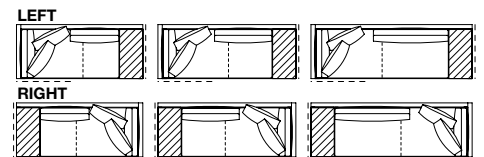

Peninsula end unit

	w. 1700	w. 2100	w. 2300
LEFT			
RIGHT			
LEFT			
RIGHT			

Element as peninsula as corner peninsula as chaise longue

	w. 1775	w. 2175
LEFT		
RIGHT		
LEFT		
RIGHT		

Element as peninsula with kit of cushions as corner peninsula with kit of cushions as chaise longue with kit of cushions

	w. 1775	w. 2175
LEFT		
RIGHT		
LEFT		
RIGHT		

The trace in the seat of some elements highlights the seam, which is available only in the leather version.

End units

The trace in the seat of some elements highlights the seam, which is available only in the leather version.

Central units

w. 1500 w. 1700 w. 2100 w. 2300

Corner units

w. 1575 w. 1775 w. 2175 w. 2375 w. 2775

Corner units with kit of cushions

w. 1575 w. 1775 w. 2175 w. 2375 w. 2775

Corner end units

w. 2375 w. 2775 **with shelf**
w. 2375 w. 2775

Corner end units with kit of cushions

w. 2375 w. 2775 **with shelf**
w. 2375 w. 2775

The trace in the seat of some elements highlights the seam, which is available only in the leather version.

Chaise longue
as end unit
as freestanding unit