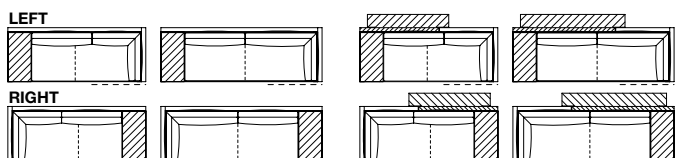

Peninsula end unit

	w. 1700	w. 2100	w. 2300
LEFT			
RIGHT			
LEFT			
RIGHT			

Element as peninsula as corner peninsula as chaise longue

	w. 1775	w. 2175
LEFT		
RIGHT		
LEFT		
RIGHT		

Element as peninsula with kit of cushions as corner peninsula with kit of cushions as chaise longue with kit of cushions

Central units

w. 1500 w. 1700 w. 2100 w. 2300

Corner units

w. 1575 w. 1775 w. 2175 w. 2375 w. 2775

Corner units with kit of cushions

w. 1575 w. 1775 w. 2175 w. 2375 w. 2775

Corner end units

w. 2375 w. 2775 **with shelf**
w. 2375 w. 2775

Corner end units with kit of cushions

w. 2375 w. 2775 **with shelf**
w. 2375 w. 2775

The trace in the seat of some elements highlights the seam, which is available only in the leather version.

Chaise longue
as end unit
as freestanding unit

w. 1250 w. 1450

Chaise longue
as end unit
as central unit
as freestanding unit

w. 1250

Pouf
as end unit
as central unit
as freestanding unit
as corner unit ✚

w. 950 w. 1350 w. 1250

Coffee table

w. 950

End units