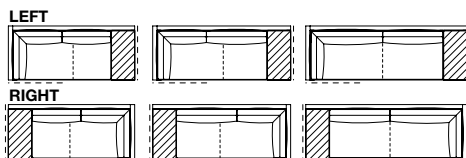

Peninsula end unit

	w. 1700	w. 2100	w. 2300
LEFT			
RIGHT			
LEFT			
RIGHT			

Element as peninsula as corner peninsula as chaise longue

	w. 1775	w. 2175
LEFT		
RIGHT		
LEFT		
RIGHT		

Element as peninsula with kit of cushions as corner peninsula with kit of cushions as chaise longue with kit of cushions

	w. 1775	w. 2175
LEFT		
RIGHT		
LEFT		
RIGHT		

The trace in the seat of some elements highlights the seam, which is available only in the leather version.

End units

The trace in the seat of some elements highlights the seam, which is available only in the leather version.

Central units

w. 1500 w. 1700 w. 2100 w. 2300

Corner units

w. 1575 w. 1775 w. 2175 w. 2375 w. 2775

Corner units with kit of cushions

w. 1575 w. 1775 w. 2175 w. 2375 w. 2775

Corner end units

w. 2375 w. 2775 **with shelf**
w. 2375 w. 2775

Corner end units with kit of cushions

w. 2375 w. 2775 **with shelf**
w. 2375 w. 2775

The trace in the seat of some elements highlights the seam, which is available only in the leather version.

Chaise longue
as end unit
as freestanding unit