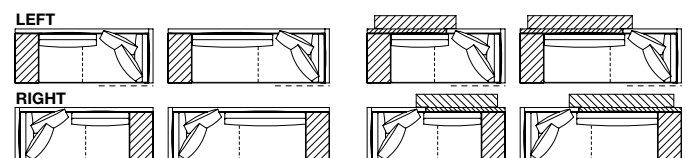

Peninsula end unit

	w. 1700	w. 2100	w. 2300
LEFT			
RIGHT			
LEFT			
RIGHT			

Element as peninsula as corner peninsula as chaise longue

	w. 1775	w. 2175
LEFT		
RIGHT		
LEFT		
RIGHT		

Element as peninsula with kit of cushions as corner peninsula with kit of cushions as chaise longue with kit of cushions

Central units

w. 1500 w. 1700 w. 2100 w. 2300

Corner units

w. 1575 w. 1775 w. 2175 w. 2375 w. 2775

Corner units with kit of cushions

w. 1575 w. 1775 w. 2175 w. 2375 w. 2775

Corner end units

w. 2375 w. 2775 **with shelf**
w. 2375 w. 2775

Corner end units with kit of cushions

w. 2375 w. 2775 **with shelf**
w. 2375 w. 2775

The trace in the seat of some elements highlights the seam, which is available only in the leather version.

Chaise longue
as end unit
as freestanding unit