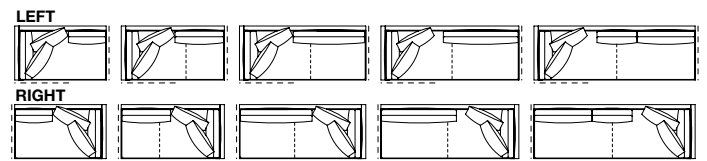

Peninsula end unit

	w. 1700	w. 2100	w. 2300
LEFT			
RIGHT			
LEFT			
RIGHT			

Element as peninsula as corner peninsula as chaise longue

	w. 1775	w. 2175
LEFT		
RIGHT		
LEFT		
RIGHT		

Element as peninsula with kit of cushions as corner peninsula with kit of cushions as chaise longue with kit of cushions

	w. 1775	w. 2175
LEFT		
RIGHT		
LEFT		
RIGHT		

The trace in the seat of some elements highlights the seam, which is available only in the leather version.

End units

The trace in the seat of some elements highlights the seam, which is available only in the leather version.

Central units

w. 1500 w. 1700 w. 2100 w. 2300

Corner units

w. 1575 w. 1775 w. 2175 w. 2375 w. 2775

Corner units with kit of cushions

w. 1575 w. 1775 w. 2175 w. 2375 w. 2775

Corner end units

w. 2375 w. 2775 **with shelf**
w. 2375 w. 2775

Corner end units with kit of cushions

w. 2375 w. 2775 **with shelf**
w. 2375 w. 2775

The trace in the seat of some elements highlights the seam, which is available only in the leather version.

Chaise longue
as end unit
as freestanding unit