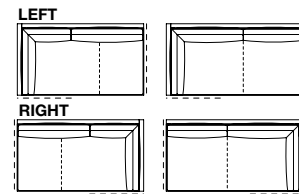

End units

w. 2100   w. 2300

Element as end unit as central unit

w. 2100   w. 2300

Central units

w. 2100   w. 2300

Corner end units

w. 2375

Element as end unit as central unit

w. 2375

Corner units

w. 2175   w. 2375

Corner end units with kit of cushions

w. 2375

Element as end unit with kit of cushions as central unit with kit of cushions

w. 2375

Corner units with kit of cushions

w. 2175   w. 2375

The trace in the seat of some elements highlights the seam, which is available only in the leather version.