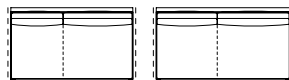

Central units

w. 1500 w. 1700 w. 2100 w. 2300

Corner units

w. 1575 w. 1775 w. 2175 w. 2375 w. 2775

Corner units with kit of cushions

w. 1575 w. 1775 w. 2175 w. 2375 w. 2775

Corner end units

w. 2375 w. 2775 **with shelf**
w. 2375 w. 2775

w. 1250 w. 1450

Chaise longue
as end unit
as central unit
as freestanding unit

w. 1250

Pouf
as end unit
as central unit
as freestanding unit
as corner unit ✚

w. 950 w. 1350 w. 1250

Coffee table

w. 950

End units

w. 2100 w. 2300

Element as end unit as central unit

w. 2100 w. 2300

Central units

w. 2100 w. 2300

Corner end units

w. 2375

Element as end unit as central unit

w. 2375

Corner units

w. 2175 w. 2375

Corner end units with kit of cushions

w. 2375

Element as end unit with kit of cushions as central unit with kit of cushions

w. 2375

Corner units with kit of cushions