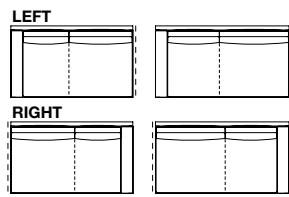

End units

w. 2100   w. 2300

Element as end unit as central unit

w. 2100   w. 2300