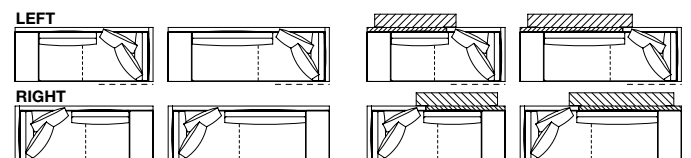

Peninsula end unit

	w. 1700	w. 2100	w. 2300
LEFT			
RIGHT			
LEFT			
RIGHT			

Element as peninsula as corner peninsula as chaise longue

	w. 1775	w. 2175
LEFT		
RIGHT		
LEFT		
RIGHT		

Element as peninsula with kit of cushions as corner peninsula with kit of cushions as chaise longue with kit of cushions

Central units

w. 1500 w. 1700 w. 2100 w. 2300

Corner units

w. 1575 w. 1775 w. 2175 w. 2375 w. 2775

Corner units with kit of cushions

w. 1575 w. 1775 w. 2175 w. 2375 w. 2775

Corner end units

w. 2375 w. 2775 **with shelf**
w. 2375 w. 2775

Corner end units with kit of cushions

w. 2375 w. 2775 **with shelf**
w. 2375 w. 2775

The trace in the seat of some elements highlights the seam, which is available only in the leather version.

Chaise longue
as end unit
as freestanding unit