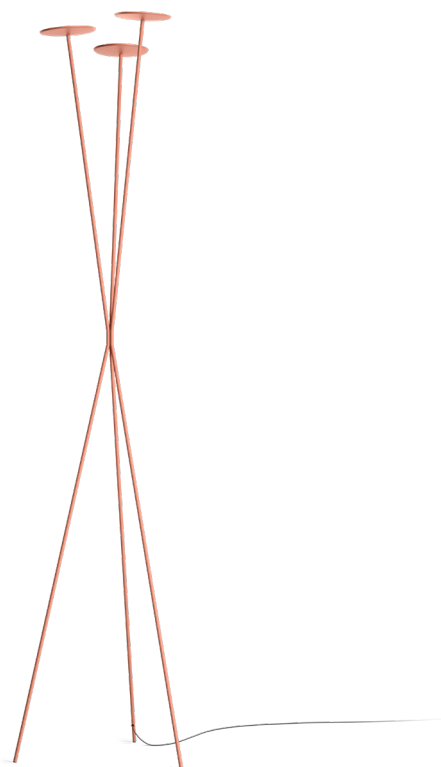

# Skán

Design by Lievore, Altherr, Molina

Skán is a sleek and unadorned fixture. It combines lean lines with soothing purity of form, adding a minimalist sensibility to any space.

1160	10	/1A
Model	Finish	Control
LED Colour Temperature		

## Floor

**0260**

43 x 37,5 x 198 cm

**0260**

### Finishes

- **10/** \_ \_ White (NCS S 0300-N)
- **11/** \_ \_ Black (NCS S 8500-N)
- **37/** \_ \_ Terra Red (NCS S4040-Y70R)

### Materials

Head: Aluminum. Diffuser: PMMA.  
Vertical tube: Steel.