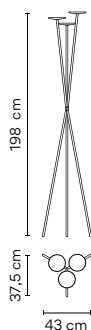

# Skán

Design by Lievore, Altherr, Molina

Skán is a sleek and unadorned fixture. It combines lean lines with soothing purity of form, adding a minimalist sensibility to any space.

1160	10	/1A
Model	Finish	Control
LED Colour Temperature		

## Floor

**0260**

43 x 37,5 x 198 cm

**0260**

### Materials

Head: Aluminum. Diffuser: PMMA.  
Vertical tube: Steel.

### Control

**0260** \_ \_ / \_ 5 Push