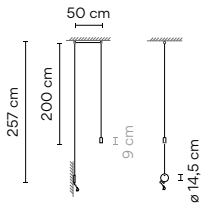

0347

Finishes	LED Colour Temperature	Control
● 04/ __ Black (RAL 9005)	/1 _ 2700 K - 490 lm D →	0347 __ / 15 Push
	CRI >80	

Materials

Diffuser: PC- Polycarbonate. Body: Aluminum. Canopy: Steel. Ceiling supports: POM.

Light Source and electronics

1 x LED 4,5 W 350 mA
Constant Current 350 mA
100~240V 50/60Hz

Packaging

1 Box 0,13 x 0,20 x 0,20 m
Vol 0,0055 m³
Gross weight 1,5 Kg Net weight 1,35 Kg

Notes

Without pressed-glass diffuser.
Electric cable 2,5 m. With plug.
Dimmer push button on the wall plate.

0348

Finishes	LED Colour Temperature	Control
● 04/ __ Black (RAL 9005)	/1 _ 2700 K - 490 lm D →	0348 04 / 15 Push
	CRI >80