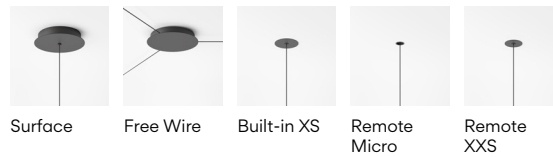

0345

Finishes	LED Colour Temperature	Control
● 04/ __ Black (RAL 9005)	/1 _ 2700 K - 485 lm D →	0345 __ / __
	/2 _ 3000 K - 485 lm	__ / _ 1 DALI-2
	/3 _ 3500 K - 500,3 lm E →	__ / _ B Push; 1-10V
	CRI >90	__ / _ Z Casambi

Select Electrical connection