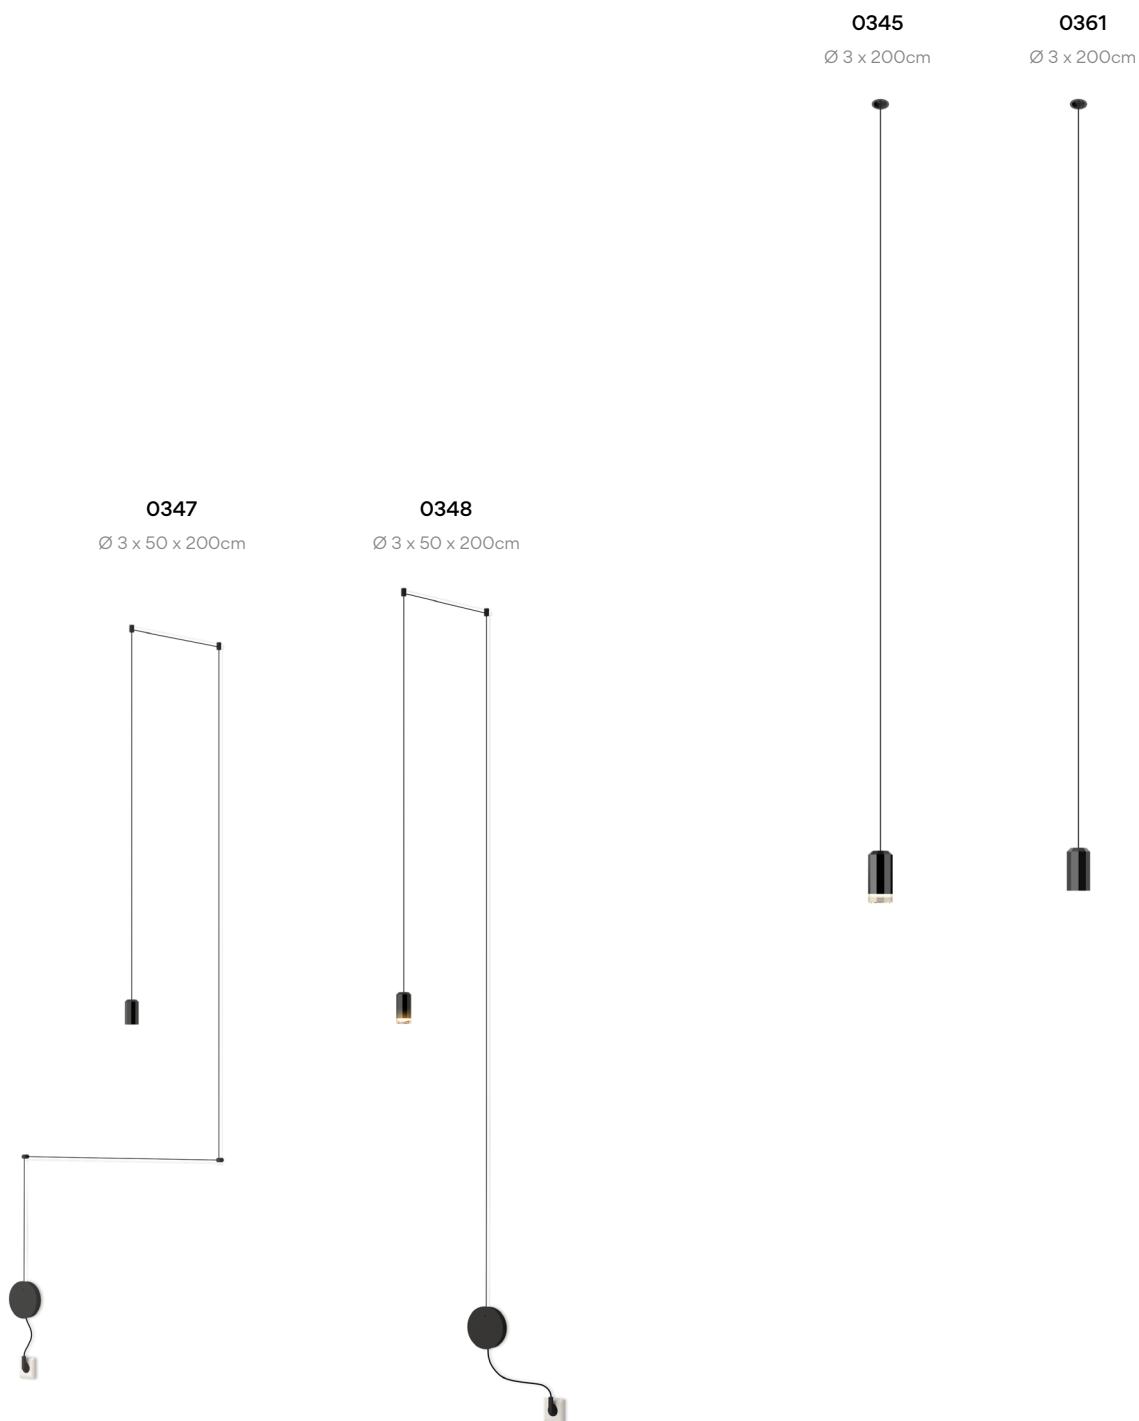

Wireflow Free

Design by Arik Levy

True to its name, Wireflow Free adapts easily to any environment. Its cables can be directed to form unexpected visual rhythms across a wall or ceiling, or to branch out from a central point and delineate specific activity zones within a space. Free offers maximum versatility in both form and function.

Pendant