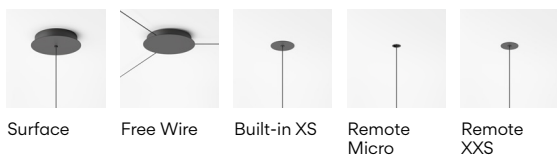

0361

Finishes
● 04/ __ Black
(RAL 9005)

LED Colour Temperature
/1 _ 2700 K - 485 lm
D
/2 _ 3000 K - 485 lm
/3 _ 3500 K - 500,3 lm
E
CRI >90

Control
0361 __ / __
__ / _ 1 DALI-2
__ / _ B Push; 1-10V
__ / _ Z Casambi

⚡ Select Electrical connection

_10 Surface
_18 Free Wire
_23 Built-in XS
_31 Remote Micro
_32 Remote XXS

Materials
Diffuser: PC-Polycarbonate. Body: Aluminum.
Canopy: Steel. Ceiling supports: POM.

Light Source and electronics
1 x LED 4,5 W 700 mA
Constant Current 350 mA
100~240V 50/60Hz

Packaging
1 Box 0,25 x 0,42 x 0,42 m
Vol 0,0441 m³
Gross weight 2,6 Kg Net weight 2,34 Kg

Notes
Without pressed-glass diffuser.
Additional cable length personalisation 16,00 €/m