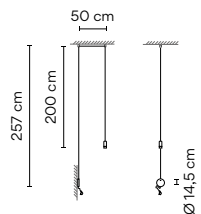

Diffuser: PC- Polycarbonate. Body: Aluminum. Canopy: Steel. Ceiling supports: POM.

Light Source and electronics

1 x LED 4,5 W 350 mA  
 Constant Current 350 mA  
 100~240V 50/60Hz

Packaging

1 Box 0,13 x 0,20 x 0,20 m  
 Vol 0,0055 m<sup>3</sup>  
 Gross weight 1,5 Kg Net weight 1,35 Kg

Materials

Diffuser: Pressed-glass. Body: Aluminum. Canopy: Steel. Ceiling supports: POM.

Light Source and electronics

1 x LED 4,5 W 350 mA  
 Constant Current 350 mA  
 100~240V 50/60Hz

Packaging

1 Box 0,26 x 0,26 x 0,26 m  
 Vol 0,0175 m<sup>3</sup>  
 Gross weight 1,9 Kg Net weight 1,71 Kg

Materials  
 Diffuser: PC-Polycarbonate. Body: Aluminum.  
 Canopy: Steel. Ceiling supports: POM.

Light Source and electronics  
 1 x LED 4,5 W 700 mA  
 Constant Current 350 mA  
 100~240V 50/60Hz

Packaging  
 1 Box 0,25 x 0,42 x 0,42 m  
 Vol 0,0441 m<sup>3</sup>  
 Gross weight 2,6 Kg Net weight 2,34 Kg

Ø 40 cm

Materials

Diffuser: Pressed-glass. / PC- Polycarbonate.  
Body: Aluminum. Canopy: Steel.  
Ceiling supports: POM.

Notes

Additional cable length  
from 2 m. 16,00 €/m

LED IP20 CE UK ENE Bi-volt