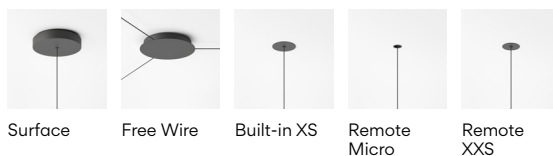

1160	10	/1A	18
Model	Finish	LED Colour Temperature	Control
Electrical connection Only for pendant			

INDIVIDUAL MODEL

Pendant

0820
Ø 9 cm

0820

Finishes
● **18/** _ _ Graphite
(ADAPTA RF9913WX)

LED Colour Temperature
/1 _ 2700 K - 312,28 lm
E
/3 _ 3500 K - 312,3 lm
F
CRI >90

Control
0820 _ _ / _ _

_ _ / _ A Push; 1-10V; DALI-2
_ _ / _ Z Casambi

Select Electrical connection

_10 Surface
_18 Free Wire
_23 Built-in XS
_31 Remote Micro
_32 Remote XXS

Materials

Sphere: Blown-glass. Diffuser: PC- Polycarbonate.
Glass fastening: Aluminum. Canopy: Steel.
Pendant structure: Steel. LED support: Aluminum.

you can choose the finish of the canopy among black, white or any colour matching one of the pendant.

Ø 36 cm

Ø 40 cm

Remote

Built-in

Materials

Sphere: Blown-glass. Diffuser: PC- Polycarbonate.
Glass fastening: Aluminum. Canopy: Steel.
Pendant structure: Steel. LED support: Aluminum.