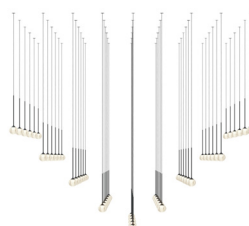

5 x 0820

5 x 0820

5 x 0820

7 x 0820

6 x 0820

7 x 0820

15 x 0820

9 x 0820

10 x 0820

20 x 0820

41 x 0820

30 x 0820

54 x 0820

See more
multiple models
at vibia.com

Finishes

● 18/ _ _ Graphite
(ADAPTA RF9913WX)

For Ref. 0820

Drop ceiling

_31
Remote Micro

Ø 3 cm
height 7 cm

for plaster ceilings.
Black finish.

_32
Remote XXS

Ø 6 cm
height 6 cm

for all types of drop ceilings.
Match with fixture finish.

you can choose the finish of the canopy among black, white or any colour matching one of the pendant.

Ø 36 cm

Ø 40 cm

Remote

Built-in

Materials

Sphere: Blown-glass. Diffuser: PC- Polycarbonate.
Glass fastening: Aluminum. Canopy: Steel.
Pendant structure: Steel. LED support: Aluminum.