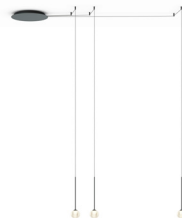

Control
0820 _ _ / _ _

_ _ / _ A Push; 1-10V; DALI-2
_ _ / _ Z Casambi

Select Electrical connection

_10 Surface
_18 Free Wire
_23 Built-in XS
_31 Remote Micro
_32 Remote XXS

Materials

Sphere: Blown-glass. Diffuser: PC- Polycarbonate.
Glass fastening: Aluminum. Canopy: Steel.
Pendant structure: Steel. LED support: Aluminum.

MULTIPLE MODELS

Select your model at vibia.com and adjust

2 x 0820

3 x 0820

3 x 0820

3 x 0820

4 x 0820

4 x 0820

5 x 0820

5 x 0820

5 x 0820

7 x 0820

6 x 0820

7 x 0820

15 x 0820

9 x 0820

you can choose the finish of the canopy among black, white or any colour matching one of the pendant.

Ø 36 cm

Ø 40 cm

Remote

Built-in

Materials

Sphere: Blown-glass. Diffuser: PC- Polycarbonate.
Glass fastening: Aluminum. Canopy: Steel.
Pendant structure: Steel. LED support: Aluminum.