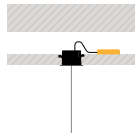

you can choose the finish of the canopy among black, white or any colour matching one of the pendant.

Ø 36 cm

Ø 40 cm

Remote

Built-in

Materials

Sphere: Blown-glass. Diffuser: PC- Polycarbonate.
Glass fastening: Aluminum. Canopy: Steel.
Pendant structure: Steel. LED support: Aluminum.