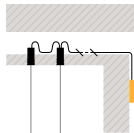

you can choose the finish of the canopy among black, white or any colour matching one of the pendant.

Ø 36 cm

Ø 40 cm

Remote

Built-in

Materials

Sphere: Blown-glass. Diffuser: PC- Polycarbonate.
Glass fastening: Aluminum. Canopy: Steel.
Pendant structure: Steel. LED support: Aluminum.