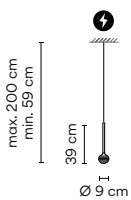

0820

Finishes
● **18/** _ _ Graphite
(ADAPTA RF9913WX)

LED Colour Temperature
/1 _ 2700 K - 312,28 lm
E ☐
/3 _ 3500 K - 312,3 lm
F ☐
CRI >90

Control
0820 _ _ / _ _

_ _ / _ A Push; 1-10V; DALI-2
_ _ / _ Z Casambi