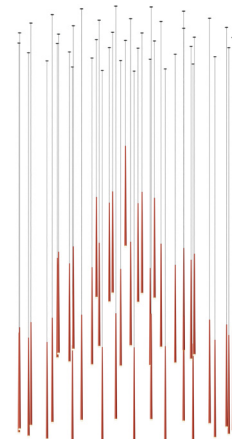

Slim

Design by Jordi Vilardell

Streamlined and refined,
Slim serves as a sleek punctuation mark.

Pendant

INDIVIDUAL MODEL

0920

Ø 2,6 cm

MULTIPLE MODELS