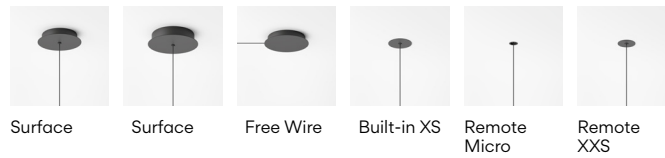

INDIVIDUAL MODEL

0920

1. **Finishes**
2. 10/ __ White (NCS S 0300-N)
   - 11/ __ Black (NCS S 8500-N)
   - 24/ __ Beige M1 (NCS S 2005-Y50R)
   - 37/ __ Terra Red (NCS S 4040-Y70R)
   - 47/ __ Green L1 (NCS S 4005-G80Y)
   - 68/ __ Ocre (NCS S 3050-Y30R)
3. **Finish customization**
   (Available options: Vibia colour palette.)
   Minimum quantity 10 units. Price + 10%

1. **LED Colour Temperature**
2. /1 _ 2700 K - 181,22 lm
     F
   - /2 _ 3000 K - 163,2 lm
     G
   - /3 _ 3500 K - 207,6 lm
     F
3. CRI >90

1. **Control**
2. 0920 __ / __
3. __ / _ 0 On/ Off
   - __ / _ 1 DALI-2
   - __ / _ B Push; 1-10V
   - __ / _ Z Casambi

Select Electrical connection

- _10 Surface
- _18 Free Wire
- _23 Built-in XS
- _31 Remote Micro
- _32 Remote XXS

Materials
Diffuser: Glass.
Body: FG- Fiberglass.
Canopy: Steel.

Light Source and electronics
1 x LED 2,1 W 700 mA
Constant Current 700 mA
100-240V 50/60Hz

Packaging
1 Box 0,07 x 0,19 x 1,20 m
Vol 0,0155 m³
Gross weight 2,14 Kg Net weight 1,2 Kg

Notes
Surface.
Extra cable length.

LED IP20 CE UK ENE Bi-volt