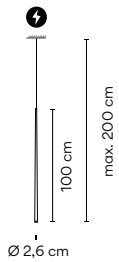

INDIVIDUAL MODEL

0920

1. **Finishes**
2. 10/ __ White (NCS S 0300-N)
   - 11/ __ Black (NCS S 8500-N)
   - 24/ __ Beige M1 (NCS S 2005-Y50R)
   - 37/ __ Terra Red (NCS S 4040-Y70R)
   - 47/ __ Green L1 (NCS S 4005-G80Y)
   - 68/ __ Ocre (NCS S 3050-Y30R)
3. **Finish customization**
   (Available options: Vibia colour palette.)
   Minimum quantity 10 units. Price + 10%

1. **LED Colour Temperature**
2. /1 _ 2700 K - 181,22 lm
     F
   - /2 _ 3000 K - 163,2 lm
     G
   - /3 _ 3500 K - 207,6 lm
     F
3. CRI >90

1. **Control**
2. 0920 __ / __
3. __ / _ 0 On/ Off
   - __ / _ 1 DALI-2
   - __ / _ B Push; 1-10V
   - __ / _ Z Casambi