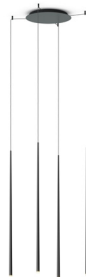

Slim

Design by Jordi Vilardell

Streamlined and refined,
Slim serves as a sleek punctuation mark.

Pendant

INDIVIDUAL MODEL

0920

Ø 2,6 cm

MULTIPLE MODELS