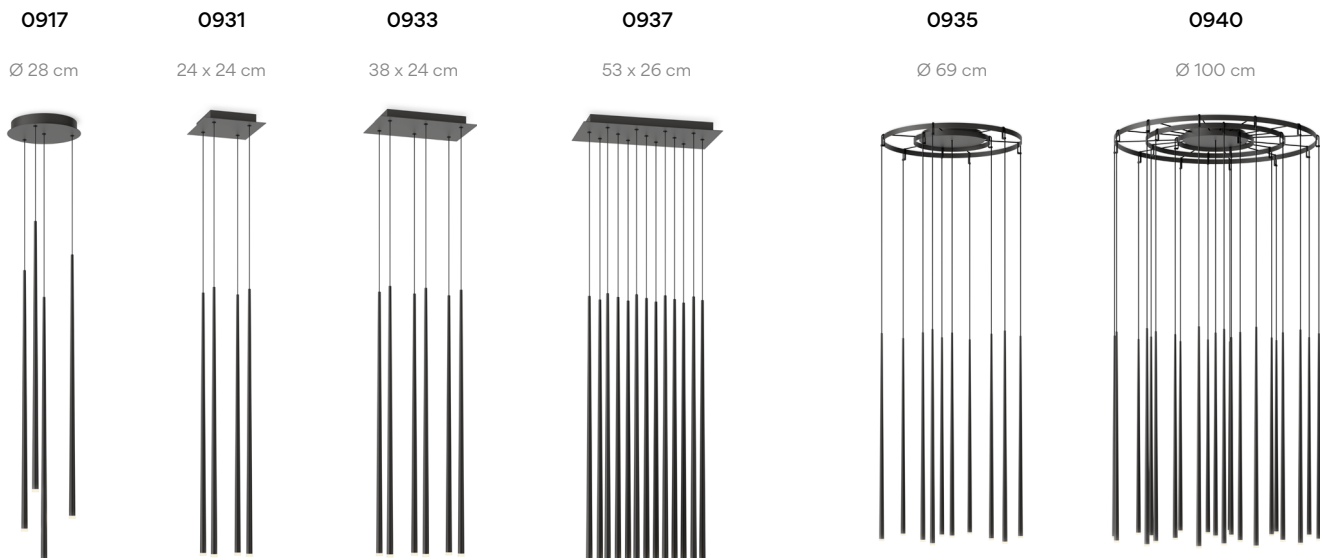

Pendant

MULTIPLE MODELS

0917

1. **Finishes**
2. 10/ __ White (NCS S 0300-N)
   - 11/ __ Black (NCS S 8500-N)
   - 24/ __ Beige M1 (NCS S 2005-Y50R)
   - 37/ __ Terra Red (NCS S 4040-Y70R)
   - 47/ __ Green L1 (NCS S 4005-G80Y)
   - 68/ __ Ocre (NCS S 3050-Y30R)

Finish customization
(Available options:
Vibia colour palette.
Minimum quantity
10 units. Price + 10%)

Materials
Diffuser: Glass.
Body: FG- Fiberglass.
Canopy: Steel.

Light Source and electronics
4 x LED 2,1 W 700mA
Constant Current 700 mA
110-240V 50/60Hz

1. **LED Colour Temperature**
2. /1_ 2700 K - 724,88 lm
     ☐ F
   - /2_ 3000 K - 652,8 lm
     ☐ G
   - /3_ 3500 K - 830,6 lm
     ☐ F
3. CRI >90
   CRI >80
   CRI >90

1. **Control**
2. 0917 __ / __
3. ---
4. __ / _ 1 DALI-2
   __ / _ B Push; 1-10V
   __ / _ Z Casambi

Packaging
1 Box 0,22 x 0,48 x 1,20 m
Vol 0,1278 m³
Gross weight 8 Kg Net weight 5,2 Kg

Notes
Surface.
Extra cable length.
UNTIL STOCK RUNS OUT