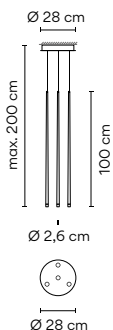

MULTIPLE MODELS

0917

1. **Finishes**
2. 10/ __ White (NCS S 0300-N)
   - 11/ __ Black (NCS S 8500-N)
   - 24/ __ Beige M1 (NCS S 2005-Y50R)
   - 37/ __ Terra Red (NCS S 4040-Y70R)
   - 47/ __ Green L1 (NCS S 4005-G80Y)
   - 68/ __ Ocre (NCS S 3050-Y30R)

Finish customization
(Available options:
Vibia colour palette.
Minimum quantity
10 units. Price + 10%)

Materials
Diffuser: Glass.
Body: FG- Fiberglass.
Canopy: Steel.

Light Source and electronics
4 x LED 2,1 W 700mA
Constant Current 700 mA
110-240V 50/60Hz

1. **LED Colour Temperature**
2. /1_ 2700 K - 724,88 lm
     ☐ F
   - /2_ 3000 K - 652,8 lm
     ☐ G
   - /3_ 3500 K - 830,6 lm
     ☐ F
3. CRI >90
   CRI >80
   CRI >90

1. **Control**
2. 0917 __ / __
3. ---
4. __ / _ 1 DALI-2
   __ / _ B Push; 1-10V
   __ / _ Z Casambi

Packaging
1 Box 0,22 x 0,48 x 1,20 m
Vol 0,1278 m³
Gross weight 8 Kg Net weight 5,2 Kg

Notes
Surface.
Extra cable length.
UNTIL STOCK RUNS OUT