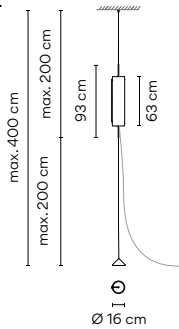

Ø 25 cm

2288

Ø 40 cm

2270

Finishes
● 18/ _ _ Graphite
(ADAPTA RF9913WX)

LED Colour Temperature
/2_ 3000 K - 1097 lm
G
CRI >90

Control
2270 _ _ / _ _
_ _ / 21 DALI-2
_ _ / 26 Sensor
_ _ / 22 Casambi

Materials
Diffuser: Borosilicate glass. Body: Aluminum.
LED support: Aluminum. Canopy: Steel.

Light Source and electronics
1 x LED STRIP 24V 20 W
Constant Voltage 24V
110~240V 50/60Hz

Packaging
1 Box 0,87 x 0,35 x 0,37 m
Vol 0,113 m³
Gross weight 6,5 Kg Net weight 5 Kg

Notes
Extra cable length.

LED IP20 CE UK ENE
Dimmer Bi-volt

2272

Finishes	LED Colour Temperature	Control
● 18/ __ Graphite (ADAPTA RF9913WX)	/2 _ 3000 K - 1097 lm G	2272 __ / 26 Sensor
	CRI >90	

Materials	Packaging
Diffuser: Borosilicate glass. Body: Aluminum. LED support: Aluminum. Canopy: Steel.	1 Box 0,45 x 0,80 x 0,20 m Vol 0,0072 m ³ Gross weight 16,10 Kg Net weight 16,10 Kg
Light Source and electronics	Notes
1 x LED STRIP 24V 20 W Constant Voltage 24V 110-240V 50/60Hz	Extra cable length.

2277

Finishes	LED Colour Temperature	Control
● 18/ __ Graphite (ADAPTA RF9913WX)	/2 _ 3000 K - 1404 lm G	2277 __ / __ __ / 21 DALI-2 __ / 26 Sensor __ / 2Z Casambi
	CRI >90	

Materials	Packaging
Diffuser: Borosilicate glass. Body: Aluminum. LED support: Aluminum. Canopy: Steel.	1 Box 1,18 x 0,35 x 0,37 m Vol 0,153 m ³ Gross weight 9,5 Kg Net weight 7,5 Kg
Light Source and electronics	Notes
1 x LED STRIP 24V 30 W Constant Voltage 24V 100-240V 50/60Hz	Extra cable length.