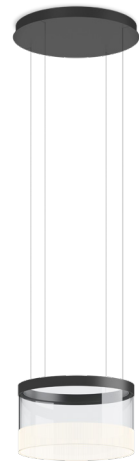

Pendant

2270

Ø 16 cm

2272

Ø 16 cm

2277

89 cm

2282

Ø 25 cm

2288

Ø 40 cm

2270

Finishes
● 18/ _ _ Graphite
(ADAPTA RF9913WX)

LED Colour Temperature
/2_ 3000 K - 1097 lm
G
CRI >90

Control
2270 _ _ / _ _
_ _ / 21 DALI-2
_ _ / 26 Sensor
_ _ / 22 Casambi

Materials
Diffuser: Borosilicate glass. Body: Aluminum.
LED support: Aluminum. Canopy: Steel.

Light Source and electronics
1 x LED STRIP 24V 20 W
Constant Voltage 24V
110~240V 50/60Hz

Packaging
1 Box 0,87 x 0,35 x 0,37 m
Vol 0,113 m³
Gross weight 6,5 Kg Net weight 5 Kg

Notes
Extra cable length.

LED IP20 CE UK ENE
Dimmer Bi-volt

2272

Finishes	LED Colour Temperature	Control
● 18/ __ Graphite (ADAPTA RF9913WX)	/2 _ 3000 K - 1097 lm G	2272 __ / 26 Sensor
	CRI >90	

Materials	Packaging
Diffuser: Borosilicate glass. Body: Aluminum. LED support: Aluminum. Canopy: Steel.	1 Box 0,45 x 0,80 x 0,20 m Vol 0,0072 m ³ Gross weight 16,10 Kg Net weight 16,10 Kg
Light Source and electronics	Notes
1 x LED STRIP 24V 20 W Constant Voltage 24V 110-240V 50/60Hz	Extra cable length.