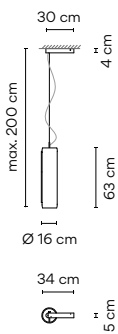

Pendant

2270

Ø 16 cm

2272

Ø 16 cm

2277

89 cm

2282

Ø 25 cm

2288

Ø 40 cm

2270

Finishes
● 18/ _ _ Graphite
(ADAPTA RF9913WX)

LED Colour Temperature
/2_ 3000 K - 1097 lm
G
CRI >90

Control
2270 _ _ / _ _
_ _ / 21 DALI-2
_ _ / 26 Sensor
_ _ / 22 Casambi

Materials
Diffuser: Borosilicate glass. Body: Aluminum.
LED support: Aluminum. Canopy: Steel.

Light Source and electronics
1 x LED STRIP 24V 20 W
Constant Voltage 24V
110~240V 50/60Hz

Packaging
1 Box 0,87 x 0,35 x 0,37 m
Vol 0,113 m³
Gross weight 6,5 Kg Net weight 5 Kg

Notes
Extra cable length.

LED IP20 CE UK ENE
Dimmer Bi-volt

2272

Finishes	LED Colour Temperature	Control
● 18/ __ Graphite (ADAPTA RF9913WX)	/2 _ 3000 K - 1097 lm G	2272 __ / 26 Sensor
	CRI >90	

Materials	Packaging
Diffuser: Borosilicate glass. Body: Aluminum. LED support: Aluminum. Canopy: Steel.	1 Box 0,45 x 0,80 x 0,20 m Vol 0,0072 m ³ Gross weight 16,10 Kg Net weight 16,10 Kg
Light Source and electronics	Notes
1 x LED STRIP 24V 20 W Constant Voltage 24V 110-240V 50/60Hz	Extra cable length.