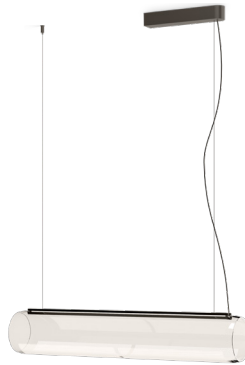

Pendant

2270

Ø 16 cm

2272

Ø 16 cm

2277

89 cm

2282

Ø 25 cm

2288

Ø 40 cm

2270

Finishes
● 18/ _ _ Graphite
(ADAPTA RF9913WX)

LED Colour Temperature
/2_ 3000 K - 1097 lm
G
CRI >90

Control
2270 _ _ / _ _
_ _ / 21 DALI-2
_ _ / 26 Sensor
_ _ / 22 Casambi

Materials
Diffuser: Borosilicate glass. Body: Aluminum.
LED support: Aluminum. Canopy: Steel.

Light Source and electronics
1 x LED STRIP 24V 20 W
Constant Voltage 24V
110~240V 50/60Hz

Packaging
1 Box 0,87 x 0,35 x 0,37 m
Vol 0,113 m³
Gross weight 6,5 Kg Net weight 5 Kg

Notes
Extra cable length.

LED IP20 CE UK ENE
Dimmer Bi-volt

2272

Finishes	LED Colour Temperature	Control
● 18/ __ Graphite (ADAPTA RF9913WX)	/2 _ 3000 K - 1097 lm G	2272 __ / 26 Sensor
	CRI >90	

Materials	Packaging
Diffuser: Borosilicate glass. Body: Aluminum. LED support: Aluminum. Canopy: Steel.	1 Box 0,45 x 0,80 x 0,20 m Vol 0,0072 m ³ Gross weight 16,10 Kg Net weight 16,10 Kg
Light Source and electronics	Notes
1 x LED STRIP 24V 20 W Constant Voltage 24V 110-240V 50/60Hz	Extra cable length.