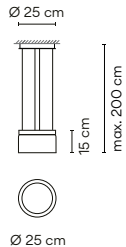

2282

Finishes	LED Colour Temperature	Control
● 18/ __ Graphite (ADAPTA RF9913WX)	/2 _ 3000 K - 398 lm G	2282 __ / __ __ / 21 DALI-2 __ / 26 Sensor __ / 2B Push; 1-10V __ / 2Z Casambi
	CRI >90	

Materials	Packaging
Diffuser: Borosilicate glass. Body: Aluminum. LED support: Aluminum. Canopy: Steel.	1 Box 0,41 x 0,41 x 0,38 m Vol 0,0639 m³ Gross weight 3,3 Kg Net weight 2,3 Kg
Light Source and electronics	Notes
1 x LED STRIP 24V 12 W Constant Voltage 24V 110-240V 50/60Hz	Extra cable length.