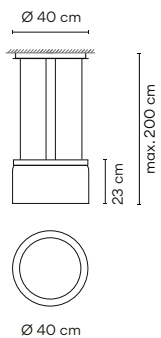

Ø 25 cm

2288

Ø 40 cm

2270

Finishes
● 18/ _ _ Graphite
(ADAPTA RF9913WX)

LED Colour Temperature
/2_ 3000 K - 1097 lm
G
CRI >90

Control
2270 _ _ / _ _
_ _ / 21 DALI-2
_ _ / 26 Sensor
_ _ / 22 Casambi

Materials
Diffuser: Borosilicate glass. Body: Aluminum.
LED support: Aluminum. Canopy: Steel.

2277

Finishes	LED Colour Temperature	Control
● 18/ __ Graphite (ADAPTA RF9913WX)	/2 _ 3000 K - 1404 lm G	2277 __ / __ __ / 21 DALI-2 __ / 26 Sensor __ / 2Z Casambi
	CRI >90	

Materials	Packaging
Diffuser: Borosilicate glass. Body: Aluminum. LED support: Aluminum. Canopy: Steel.	1 Box 1,18 x 0,35 x 0,37 m Vol 0,153 m ³ Gross weight 9,5 Kg Net weight 7,5 Kg
Light Source and electronics	Notes
1 x LED STRIP 24V 30 W Constant Voltage 24V 100-240V 50/60Hz	Extra cable length.

2282

Finishes	LED Colour Temperature	Control
● 18/ __ Graphite (ADAPTA RF9913WX)	/2 _ 3000 K - 398 lm G	2282 __ / __ __ / 21 DALI-2 __ / 26 Sensor __ / 2B Push; 1-10V __ / 2Z Casambi
	CRI >90	

Materials	Packaging
Diffuser: Borosilicate glass. Body: Aluminum. LED support: Aluminum. Canopy: Steel.	1 Box 0,41 x 0,41 x 0,38 m Vol 0,0639 m ³ Gross weight 3,3 Kg Net weight 2,3 Kg
Light Source and electronics	Notes
1 x LED STRIP 24V 12 W Constant Voltage 24V 110-240V 50/60Hz	Extra cable length.

2288

Finishes	LED Colour Temperature	Control
● 18/ __ Graphite (ADAPTA RF9913WX)	/2 _ 3000 K - 868 lm G	2288 __ / __ __ / 21 DALI-2 __ / 26 Sensor __ / 2B Push; 1-10V __ / 2Z Casambi
	CRI >90	

Materials	Packaging
Diffuser: Borosilicate glass. Body: Aluminum. LED support: Aluminum. Canopy: Steel.	1 Box 0,56 x 0,56 x 0,46 m Vol 0,1443 m ³ Gross weight 11,7 Kg Net weight 9,7 Kg
Light Source and electronics	Notes
1 x LED STRIP 24V 18 W Constant Voltage 24V 110-240V 50/60Hz	Extra cable length.