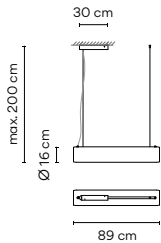

Ø 25 cm

2288

Ø 40 cm

2270

Finishes
● 18/ _ _ Graphite
(ADAPTA RF9913WX)

LED Colour Temperature
/2_ 3000 K - 1097 lm
G
CRI >90

Control
2270 _ _ / _ _
_ _ / 21 DALI-2
_ _ / 26 Sensor
_ _ / 22 Casambi

Materials
Diffuser: Borosilicate glass. Body: Aluminum.
LED support: Aluminum. Canopy: Steel.

Light Source and electronics
1 x LED STRIP 24V 20 W
Constant Voltage 24V
110~240V 50/60Hz

Packaging
1 Box 0,87 x 0,35 x 0,37 m
Vol 0,113 m³
Gross weight 6,5 Kg Net weight 5 Kg

Notes
Extra cable length.

LED IP20 CE UK ENE
Dimmer Bi-volt

2272

Finishes	LED Colour Temperature	Control
● 18/ __ Graphite (ADAPTA RF9913WX)	/2 _ 3000 K - 1097 lm G	2272 __ / 26 Sensor
	CRI >90	

Materials	Packaging
Diffuser: Borosilicate glass. Body: Aluminum. LED support: Aluminum. Canopy: Steel.	1 Box 0,45 x 0,80 x 0,20 m Vol 0,0072 m ³ Gross weight 16,10 Kg Net weight 16,10 Kg
Light Source and electronics	Notes
1 x LED STRIP 24V 20 W Constant Voltage 24V 110-240V 50/60Hz	Extra cable length.

2277

Finishes	LED Colour Temperature	Control
● 18/ __ Graphite (ADAPTA RF9913WX)	/2 _ 3000 K - 1404 lm G	2277 __ / __ __ / 21 DALI-2 __ / 26 Sensor __ / 2Z Casambi
	CRI >90	

Materials	Packaging
Diffuser: Borosilicate glass. Body: Aluminum. LED support: Aluminum. Canopy: Steel.	1 Box 1,18 x 0,35 x 0,37 m Vol 0,153 m ³ Gross weight 9,5 Kg Net weight 7,5 Kg
Light Source and electronics	Notes
1 x LED STRIP 24V 30 W Constant Voltage 24V 100-240V 50/60Hz	Extra cable length.