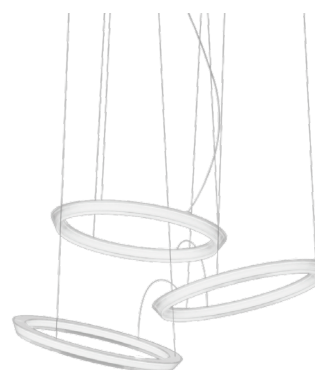

Halo

Design by Martín Azúa

A seamless merging of light and matter, Halo lends the effect of light floating in the air. Powered by LED bulbs that remain invisible within their opalized, spherical moulds, the light flows freely from its source.

Pendant

2330
Ø 55,5 cm

2331
89 cm
2 Units

2332
127 cm
3 Units

2333
197 cm
5 Units

Each project is unique.
 Personalise your own
 Halo composition
 quick and easy.

2330

Finishes
 03/ __ White
 (RAL 9016)

Light Source and electronics
 1 x LED STRIP 24V 23 W
 Constant Voltage 24V
 100~277V 50/60Hz

Packaging
 1 Box 0,60 x 0,60 x 0,27 m
 Vol 0,0972 m³
 Gross weight 5,75 Kg Net weight 3,75 Kg

Notes
 Extra cable length.