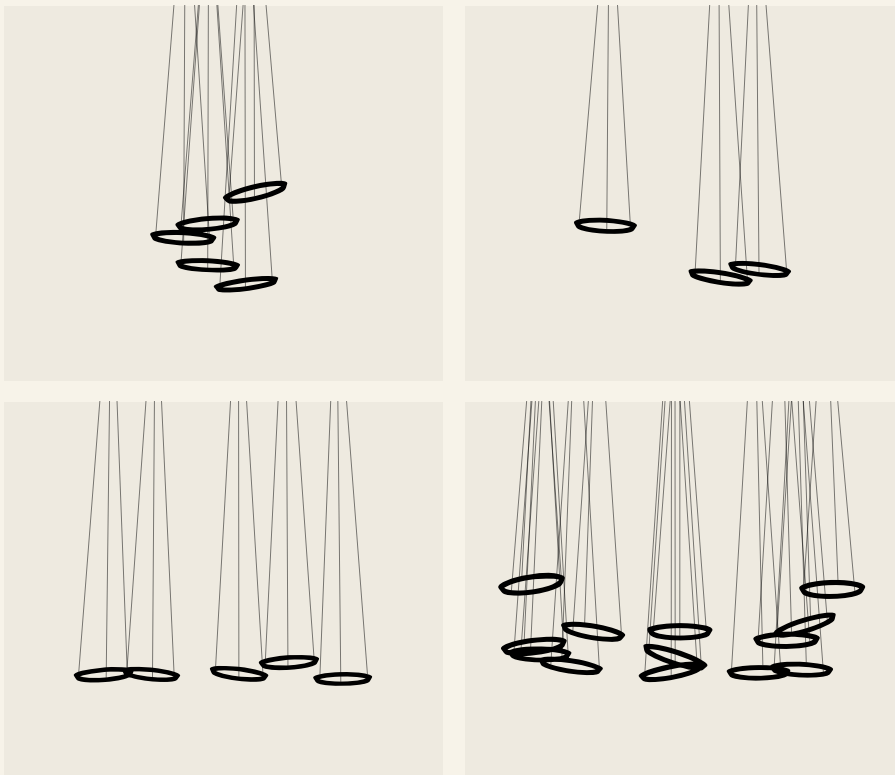

Halo

Design by Martín Azúa

A seamless merging of light and matter, Halo lends the effect of light floating in the air. Powered by LED bulbs that remain invisible within their opalized, spherical moulds, the light flows freely from its source.

Pendant

2330
Ø 55,5 cm

2331
89 cm
2 Units

2332
127 cm
3 Units

2333
197 cm
5 Units

Each project is unique.
 Personalise your own
 Halo composition
 quick and easy.

2330

Finishes
 03/ __ White
 (RAL 9016)