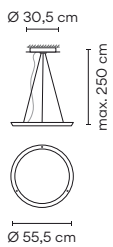

Pendant

2330
Ø 55,5 cm

2331
89 cm
2 Units

2332
127 cm
3 Units

2333
197 cm
5 Units

Each project is unique.
 Personalise your own
 Halo composition
 quick and easy.

2330

Finishes
 03/ __ White
 (RAL 9016)

Light Source and electronics
 1 x LED STRIP 24V 23 W
 Constant Voltage 24V
 100~277V 50/60Hz

Packaging
 1 Box 0,60 x 0,60 x 0,27 m
 Vol 0,0972 m³
 Gross weight 5,75 Kg Net weight 3,75 Kg

Notes
 Extra cable length.

Materials
 LED support: Aluminum.
 Diffuser: PMMA.
 Canopy: Steel

Packaging
 1 Box 0,60 x 0,60 x 0,27 m
 Vol 0,0972 m³
 Gross weight 10,25 Kg Net weight 6,25 Kg

Light Source and electronics
 2 x LED STRIP 24V 23 W
 Constant Voltage 24V
 100~277V 50/60Hz

Materials
 LED support: Aluminum.
 Diffuser: PMMA.
 Canopy: Steel.

Packaging
 1 Box 0,60 x 0,60 x 0,27 m
 Vol 0,0972 m³
 Gross weight 14,75 Kg Net weight 8,75 Kg

Light Source and electronics
 3 x LED STRIP 24V 23 W
 Constant Voltage 24V
 100~277V 50/60Hz