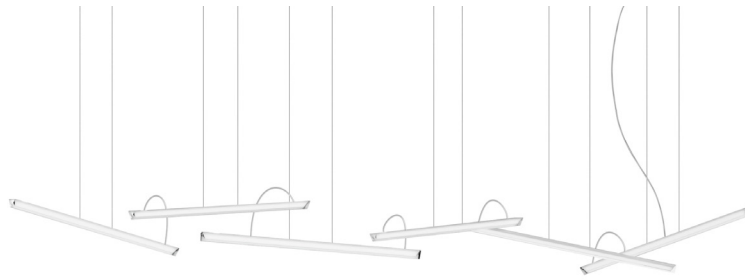

---

Pendant

**2340**  
152 cm  
2 Units

**2341**  
204 cm  
3 Units

**2342**  
336 cm  
6 Units

**2343**  
500 cm  
9 Units

Each project is unique.  
 Personalise your own  
 Halo composition  
 quick and easy.

Select Electrical connection

Surface    Remote Micro    Remote XXS

\_10 Surface  
 \_31 Remote Micro  
 \_32 Remote XXS

Materials  
 Diffuser: PMMA.  
 Canopy: Steel.

Light Source and electronics  
 2 x LED STRIP 24V 15,3 W  
 Constant Voltage 24V  
 100~277V 50/60Hz