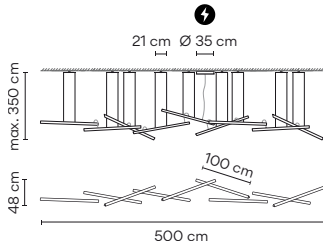

2343

Finishes
● 03/ __ White
(RAL 9016)

LED Colour Temperature
/1 _ 2700 K - 12739 lm
F →
/2 _ 3000 K - 11552 lm
G →
CRI >90

Control
2343 __ / __
__ / _ 1 DALI-2
__ / _ 3 1-10V
__ / _ Z Casambi