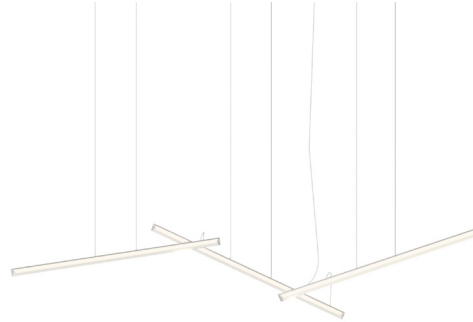

---

Pendant

**2340**  
152 cm  
2 Units

**2341**  
204 cm  
3 Units

**2342**  
336 cm  
6 Units

**2343**  
500 cm  
9 Units

Each project is unique.  
 Personalise your own  
 Halo composition  
 quick and easy.

Select Electrical connection

Surface    Remote Micro    Remote XXS

\_10 Surface  
 \_31 Remote Micro  
 \_32 Remote XXS

Materials  
 Diffuser: PMMA.  
 Canopy: Steel.

Light Source and electronics  
 2 x LED STRIP 24V 15,3 W  
 Constant Voltage 24V  
 100~277V 50/60Hz