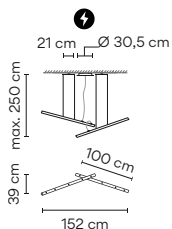

Each project is unique.
Personalise your own
Halo composition
quick and easy.

2340

Finishes
● 03/ __ White
(RAL 9016)

LED Colour Temperature
/1_ 2700 K - 1904 lm
F →
/2_ 3000 K - 1726 lm
G →
CRI >90

Control
2340 __ / __
__ / _1 DALI-2
__ / _3 1-10V
__ / _Z Casambi

Select Electrical connection

Surface   Remote Micro   Remote XXS

_10 Surface
_31 Remote Micro
_32 Remote XXS

Materials
Diffuser: PMMA.
Canopy: Steel.

Light Source and electronics
2 x LED STRIP 24V 15,3 W
Constant Voltage 24V
100~277V 50/60Hz

Packaging
2 Boxes
Total Vol 0,0753 m³
Gross weight 6,2 Kg Net weight 5,58 Kg

Notes
Extra cable length.