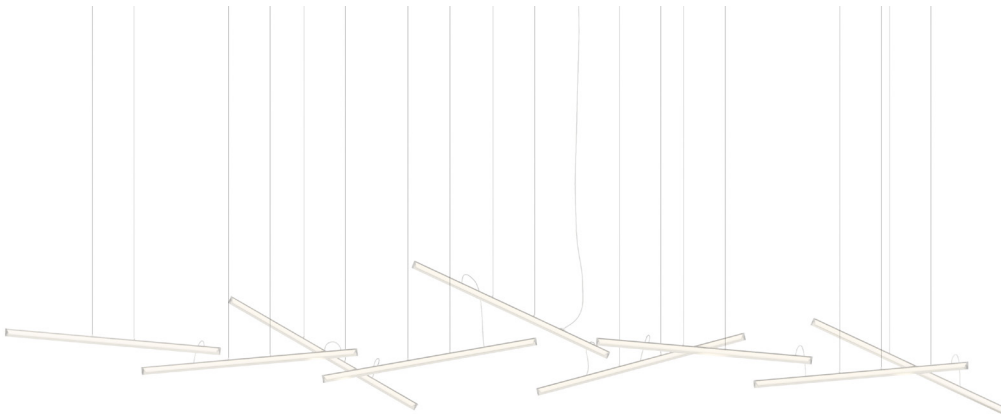

---

Pendant

**2340**  
152 cm  
2 Units

**2341**  
204 cm  
3 Units

**2342**  
336 cm  
6 Units

**2343**  
500 cm  
9 Units

Each project is unique.  
 Personalise your own  
 Halo composition  
 quick and easy.