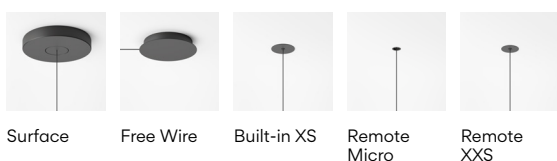

Select Electrical connection

- _10 Surface
- _18 Free Wire
- _23 Built-in XS
- _31 Remote Micro
- _32 Remote XXS

Materials Diffuser: PMMA. LED support: Aluminum. Pendant structure: Steel. Ceiling rose: Steel.	Packaging 1 Box 0,13 x 0,19 x 1,265 m Vol 0,0312 m³ Gross weight 5 Kg Net weight 4,1 Kg
Light Source and electronics 1 x LED STRIP 24V 15,3 W Constant Voltage 24V 220~240V 50/60Hz	Notes Extra cable length.

2356

Finishes ● 11/ __ Black (NCS S 8500-N)	LED Colour Temperature /1 _ 2700 K - 4246 lm /2 _ 3000 K - 3672 lm F CRI >90	Control 2356 __ / __ __ / _ 1 DALI-2 __ / _ 3 1-10V __ / _ Z Casambi

Finishes ● 20/ __ Gold (Gold)	LED Colour Temperature /1 _ 2700 K - 4246 lm /2 _ 3000 K - 3672 lm F CRI >90	Control 2356 __ / __ __ / _ 1 DALI-2 __ / _ 3 1-10V __ / _ Z Casambi