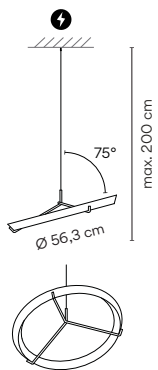

Ø 56,3 cm

2355

Ø 16 x 350 cm

2356

Ø 27 x 350 cm

MULTIPLE MODELS

INDIVIDUAL MODEL

2350

Materials

Diffuser: PMMA. LED support: Aluminum.
 Pendant structure: Steel. Ceiling rose: Steel.

Packaging

1 Box 0,6 x 0,6 x 0,27 m
 Vol 0,097 m³
 Gross weight 7 Kg Net weight 6,35 Kg

Light Source and electronics

1 x LED STRIP 24V 23 W
 Constant Voltage 24V
 100~277V 50/60Hz

Notes

Extra cable length.

2351

Finishes	LED Colour Temperature	Control
● 11/ __ Black (NCS S 8500-N)	/1_ 2700 K - 1904 lm [G] >	2351 __ / __
	CRI >90	__ / _1 DALI-2
	/2_ 3000 K - 2024 lm [F] >	__ / _3 1-10V
	CRI >80	__ / _Z Casambi