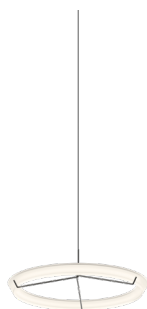

Halo Jewel

Design by Martín Azúa

Subtle light floating in the air and delicately suspended by a perfectly crafted steel structure. Light and matter in one.

Pendant

INDIVIDUAL MODELS

2350

Ø 56,3 cm

2351

Ø 56,3 cm

2355

Ø 16 x 350 cm

2356

Ø 27 x 350 cm

MULTIPLE MODELS

INDIVIDUAL MODEL

2350

Materials

Diffuser: PMMA. LED support: Aluminum.
 Pendant structure: Steel. Ceiling rose: Steel.

Packaging

1 Box 0,6 x 0,6 x 0,27 m
 Vol 0,097 m³
 Gross weight 7 Kg Net weight 6,35 Kg

Light Source and electronics