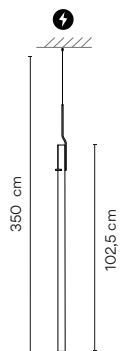

2355

Finishes ● 11/ __ Black (NCS S 8500-N)	LED Colour Temperature /1 _ 2700 K - 1415 lm /2 _ 3000 K - 1224 lm F CRI >90	Control 2355 __ / __ __ / _ 1 DALI-2 __ / _ 3 1-10V __ / _ Z Casambi

Finishes ● 20/ __ Gold (Gold)	LED Colour Temperature /1 _ 2700 K - 1415 lm /2 _ 3000 K - 1224 lm F CRI >90	Control 2355 __ / __ __ / _ 1 DALI-2 __ / _ 3 1-10V __ / _ Z Casambi