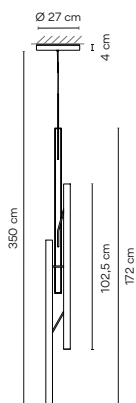

Ø 56,3 cm

2355

Ø 16 x 350 cm

2356

Ø 27 x 350 cm

MULTIPLE MODELS

INDIVIDUAL MODEL

2350

1 x LED STRIP 24V 23 W
 Constant Voltage 24V
 100~277V 50/60Hz

Notes

Extra cable length.

2351

Finishes	LED Colour Temperature	Control
● 11/ __ Black (NCS S 8500-N)	/1_ 2700 K - 1904 lm [G] >	2351 __ / __
	CRI >90	__ / _1 DALI-2
	/2_ 3000 K - 2024 lm [F] >	__ / _3 1-10V
	CRI >80	__ / _Z Casambi

- _10 Surface
- _18 Free Wire
- _23 Built-in XS
- _31 Remote Micro
- _32 Remote XXS

Materials Diffuser: PMMA. LED support: Aluminum. Pendant structure: Steel. Ceiling rose: Steel.	Packaging 1 Box 0,13 x 0,19 x 1,265 m Vol 0,0312 m ³ Gross weight 5 Kg Net weight 4,1 Kg
Light Source and electronics 1 x LED STRIP 24V 15,3 W Constant Voltage 24V 220~240V 50/60Hz	Notes Extra cable length.

Finishes ● 20/ __ Gold (Gold)	LED Colour Temperature /1 _ 2700 K - 4246 lm /2 _ 3000 K - 3672 lm F  CRI >90	Control 2356 __ / __ __ / _ 1 DALI-2 __ / _ 3 1-10V __ / _ Z Casambi
--	---	---

Materials Diffuser: PMMA. LED support: Aluminum. Pendant structure: Steel. Ceiling rose: Steel.	Packaging 1 Box 0,31 x 0,33 x 2 m Vol 0,2046 m ³ Gross weight 7,4 Kg Net weight 6,06 Kg
Light Source and electronics 3 x LED STRIP 24V 15,3 W Constant Voltage 24V 100~277V 50/60Hz	Notes Extra cable length.