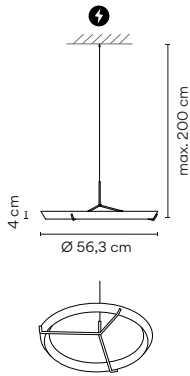

Ø 56,3 cm

2355

Ø 16 x 350 cm

2356

Ø 27 x 350 cm

MULTIPLE MODELS

INDIVIDUAL MODEL

2350

Materials

Diffuser: PMMA. LED support: Aluminum.
 Pendant structure: Steel. Ceiling rose: Steel.

Packaging

1 Box 0,6 x 0,6 x 0,27 m
 Vol 0,097 m³
 Gross weight 7 Kg Net weight 6,35 Kg

Light Source and electronics