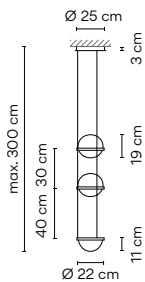

Finishes
● 18/ _ _ Graphite
(ADAPTA RF 9913 WX)

LED Colour Temperature
/1_ 2700 K - 1736 lm
F
CRI >90

Control

3728 _ _ / _ _
_ _ / 11 DALI-2
_ _ / 1B Push; 1-10V
_ _ / 1Z Casambi

Materials
Diffuser: Blown-glass.
Profile: Aluminum.
Planter: PMMA.

Light Source and electronics
4 x LED 4,6 W 500 mA
Constant Current 500 mA
110~240V 50/60Hz

Packaging
1 Box 0,75 x 0,53 x 0,21 m
Vol 0,0857 m³
Gross weight 8,8 Kg Net weight 4,7 Kg

Notes
Extra cable length.
LED IP20 CE UK ENEC ENEC Bi-volt