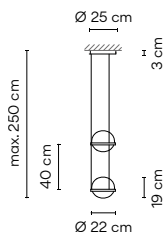

Finishes
● 18/ _ _ Graphite
(ADAPTA RF 9913 WX)

LED Colour Temperature
/1_ 2700 K - 1736 lm
F
CRI >90

Control

3726 _ _ / _ _
_ _ / 11 DALI-2
_ _ / 1B Push; 1-10V
_ _ / 1Z Casambi

Materials
Diffuser: Blown-glass.
Profile: Aluminum.

Light Source and electronics
4 x LED 4,6 W 500 mA
Constant Current 500 mA
110~240V 50/60Hz

Packaging
1 Box 1,02 x 0,27 x 0,21 m
Vol 0,0588 m³
Gross weight 5,4 Kg Net weight 4,1 Kg

Notes
Extra cable length.
LED IP20 CE UK ENEC ENEC Bi-volt

3728