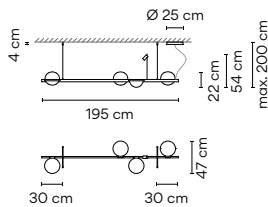

Packaging

1 Box 1,72 x 0,33 x 0,31 m  
 Vol 0,1790 m<sup>3</sup>  
 Gross weight 9,4 Kg Net weight 5,95 Kg

Notes

Extra cable length.

3735

Finishes  
 ● 18/ \_ \_ Graphite  
 (ADAPTA RF 9913 WX)

LED Colour Temperature  
 /1 \_ 2700 K - 2265 lm  
 F  
 CRI >90

Packaging

1 Box 1,72 x 0,33 x 0,31 m  
 Vol 0,1790 m<sup>3</sup>  
 Gross weight 9,4 Kg Net weight 5,95 Kg

Notes

Extra cable length.

3736

Finishes  
 ● 18/ \_ \_ Graphite  
 (ADAPTA RF 9913 WX)

LED Colour Temperature  
 /1 \_ 2700 K - 3133 lm  
 F  
 CRI >90