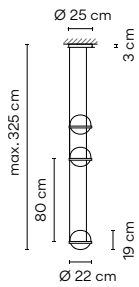

3730

Finishes
● 18/ _ _ Graphite
(ADAPTA RF 9913 WX)

LED Colour Temperature
/1 _ 2700 K - 2604 lm
F
CRI >90

Control
3730 _ _ / _ _

_ _ / 1A Push; 1-10V; DALI-2
_ _ / 1Z Casambi

Materials

Diffuser: Blown-glass.
Profile: Aluminum.

Light Source and electronics
6 x LED 4,6 W 500 mA
Constant Current 500 mA
110-240V 50/60Hz

Packaging

1 Box 0,75 x 0,53 x 0,21 m
Vol 0,0857 m³
Gross weight 9,5 Kg Net weight 5,4 Kg

Notes

Extra cable length.

3734

Finishes
● 18/ _ _ Graphite
(ADAPTA RF 9913 WX)

LED Colour Temperature
/1 _ 2700 K - 2265 lm
F
CRI >90

Control
3734 _ _ / _ _

_ _ / 1A Push; 1-10V; DALI-2
_ _ / 1Z Casambi

Materials

Diffuser: Blown-glass.
Profile: Aluminum.
Planter: PMMA.

Light Source and electronics
1 x LED 2 W 500 mA
4 x LED 4,6 W 500 mA
Constant Current 500 mA
110-240V 50/60Hz

Packaging

1 Box 1,72 x 0,33 x 0,31 m
Vol 0,1790 m³
Gross weight 9,4 Kg Net weight 5,95 Kg

Notes

Extra cable length.

3735

Finishes
● 18/ _ _ Graphite
(ADAPTA RF 9913 WX)

LED Colour Temperature
/1 _ 2700 K - 2265 lm
F
CRI >90

Control
3735 _ _ / _ _

_ _ / 1A Push; 1-10V; DALI-2
_ _ / 1Z Casambi

Materials

Diffuser: Blown-glass.
Profile: Aluminum.

Light Source and electronics
6 x LED 4,6 W 500 mA
Constant Current 500 mA
110-240V 50/60Hz

Packaging

1 Box 1,72 x 0,33 x 0,31 m
Vol 0,1790 m³
Gross weight 9,4 Kg Net weight 5,95 Kg

Notes

Extra cable length.

3736

Finishes
● 18/ _ _ Graphite
(ADAPTA RF 9913 WX)

LED Colour Temperature
/1 _ 2700 K - 3133 lm
F
CRI >90

Control
3736 _ _ / _ _

_ _ / 1A Push; 1-10V; DALI-2
_ _ / 1Z Casambi

Materials

Diffuser: Blown-glass.
Profile: Aluminum.
Planter: PMMA.

Light Source and electronics
1 x LED 2 W 500 mA
6 x LED 4,6 W 500 mA
Constant Current 500 mA
110-240V 50/60Hz

Packaging

1 Box 2,17 x 0,33 x 0,31 m
Vol 0,2219 m³
Gross weight 12,29 Kg Net weight 8,16 Kg

Notes

Extra cable length.