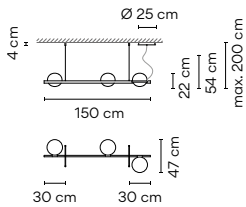

Packaging

1 Box 1,72 x 0,33 x 0,31 m  
 Vol 0,1790 m<sup>3</sup>  
 Gross weight 9,4 Kg Net weight 5,95 Kg

Notes

Extra cable length.

3735

Finishes  
 ● 18/ \_ \_ Graphite  
 (ADAPTA RF 9913 WX)

LED Colour Temperature  
 /1 \_ 2700 K - 2265 lm  
 F  
 CRI >90