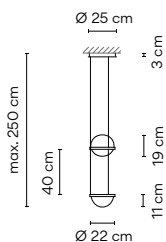

3724

Finishes
● 18/ _ _ Graphite
(ADAPTA RF 9913 WX)

LED Colour Temperature
/1_ 2700 K - 868 lm
F
CRI >90

Control

3724 _ _ / _ _
_ _ / 11 DALI-2
_ _ / 1B Push; 1-10V
_ _ / 1Z Casambi

Materials
Diffuser: Blown-glass.
Profile: Aluminum.
Planter: PMMA.

Light Source and electronics
2 x LED 4,6 W 500 mA
Constant Current 500 mA
110~240V 50/60Hz

Packaging
1 Box 1,02 x 0,27 x 0,21 m
Vol 0,0588 m³
Gross weight 4,6 Kg Net weight 3,3 Kg

Notes
Extra cable length.
LED IP20 CE UK ENEC ENEC Bi-volt

3726