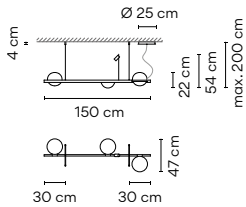

Packaging

1 Box 0,75 x 0,53 x 0,21 m  
 Vol 0,0857 m<sup>3</sup>  
 Gross weight 9,5 Kg Net weight 5,4 Kg

Notes

Extra cable length.

3734

Finishes  
 ● 18/ \_ \_ Graphite  
 (ADAPTA RF 9913 WX)

LED Colour Temperature  
 /1 \_ 2700 K - 2265 lm  
 F  
 CRI >90