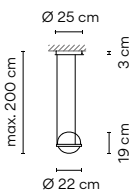

Ø 25 cm

3730

Ø 25 cm

3734

150 cm

3735

150 cm

3736

Materials

Diffuser: Blown-glass.  
 Profile: Aluminum.

Light Source and electronics

2 x LED 4,6 W 500 mA  
 Constant Current 500 mA  
 110-240V 50/60Hz

Packaging

1 Box 0,71 x 0,27 x 0,21 m  
 Vol 0,0413 m<sup>3</sup>  
 Gross weight 3,75 Kg Net weight 2,8 Kg

Materials  
 Diffuser: Blown-glass.  
 Profile: Aluminum.  
 Planter: PMMA.

Light Source and electronics  
 2 x LED 4,6 W 500 mA  
 Constant Current 500 mA  
 110~240V 50/60Hz

Packaging  
 1 Box 1,02 x 0,27 x 0,21 m  
 Vol 0,0588 m<sup>3</sup>  
 Gross weight 4,6 Kg Net weight 3,3 Kg

Materials  
 Diffuser: Blown-glass.  
 Profile: Aluminum.

Light Source and electronics  
 4 x LED 4,6 W 500 mA  
 Constant Current 500 mA  
 110~240V 50/60Hz

Packaging  
 1 Box 1,02 x 0,27 x 0,21 m  
 Vol 0,0588 m<sup>3</sup>  
 Gross weight 5,4 Kg Net weight 4,1 Kg