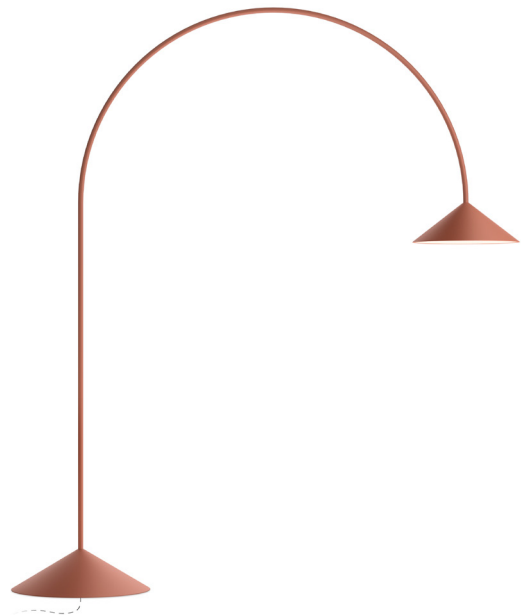

# Out

Design by Víctor Carrasco

A romantic response to the global transition to life outside, Out brings the intimacy of indoor lighting outdoors. Suitable for illuminating a table or meeting point, this luminaire emanates with a soft, diffuse downlight, its source obscured by a translucent screen.

## Floor Outdoor

**4270 Not Fixed**  
211 x 242 cm

**4275 Bolt-down "hard wired"**  
211 x 242 cm

#### Materials

Tube: Stainless Steel.  
Shades: Aluminum.  
Diffuser: PE- Polyethylene.