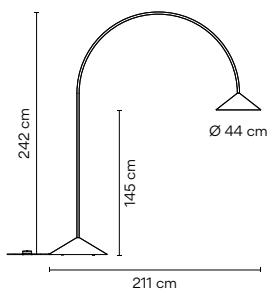

Materials

Tube: Stainless Steel.
Shades: Aluminum.
Diffuser: PE- Polyethylene.

Light Source and electronics

1 x LED 12,4 W 700 mA
Constant Voltage 24V 1.0A
220-240V. 50/60Hz

Packaging

5 Boxes
Box 1: 0,17 x 0,39 x 0,51 m
Box 2: 0,17 x 0,39 x 0,51 m
Box 3: 0,60 x 0,60 x 0,27 m
Box 4: 0,72 x 0,72 x 0,32 m
Box 5: 2,40 x 2,10 x 0,1 m
Total Vol 0,835 m³
Gross weight 84 Kg Net weight 49,5 Kg

Notes

ProtoPixel products are compatible with all other DALI-2 products via a designated gateway (please consult us).

*Available from January 2025.

Switch on the cable. Electric cable 4 m.