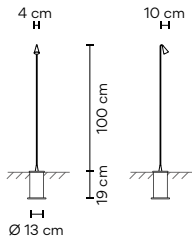

4630

1. **Finishes**
2. 07/ __ Khaki (RAL 7039)
   - 54/ __ Oxide (RAL 8014)

LED Colour Temperature

/1 _ 2700 K - 543 lm
☐ G

/3 _ 3500 K - 581 lm
☐ F

CRI >90

Control

4630 __ / _ 0 On/ Off

Materials

Shade and Base: Aluminum.
Disc: Stainless steel.
Vertical tube: Steel.

Light Source and electronics

1 x LED 2,1 W 700 mA
Constant Current 700 mA
100-240V 50/60Hz

Packaging

1 Box 0,16 x 0,16 x 1,6 m
Vol 0,0409 m³
Gross weight 2,6 Kg Net weight 2 Kg

Notes

Built-in