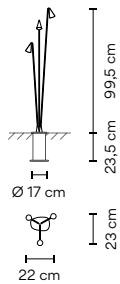

Materials

Shade and Base: Aluminum.
Disc: Stainless steel.
Vertical tube: Steel.

Light Source and electronics

1 x LED 2,1 W 700 mA
Constant Current 700 mA
100~240V 50/60Hz

Packaging

1 Box 0,16 x 0,16 x 1,6 m
Vol 0,0409 m³
Gross weight 1,8 Kg Net weight 1,3 Kg

Packaging

1 Box 0,16 x 0,16 x 1,6 m
 Vol 0,0409 m³
 Gross weight 2,6 Kg Net weight 2 Kg

Notes

Built-in

4635

- Finishes**
- 07/ __ Khaki (RAL 7039)
 - 54/ __ Oxide (RAL 8014)

LED Colour Temperature

/1 _ 2700 K - 906 lm
 G

/3 _ 3500 K - 969 lm
 F

CRI >90

Control

4635 __ / _ 0 On/ Off

Materials

Shade and Base: Aluminum.
 Disc: Stainless steel.
 Vertical tube: Steel.

Light Source and electronics

3 x LED 2,1 W 700 mA
 Constant Current 700 mA
 100-240V 50/60Hz

Packaging

1 Box 0,32 x 0,36 x 1,16 m
 Vol 0,1336 m³
 Gross weight 6,5 Kg Net weight 5,85 Kg

Notes

Built-in

4640

- Finishes**
- 07/ __ Khaki (RAL 7039)
 - 54/ __ Oxide (RAL 8014)

LED Colour Temperature

/1 _ 2700 K - 1268 lm
 G