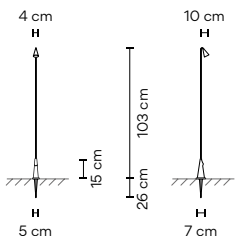

4625

Finishes

- 07/ _ Khaki (RAL 7039)
- 54/ _ Oxide (RAL 8014)

LED Colour Temperature

/1_ 2700 K - 181 lm

☐ G

/3_ 3500 K - 193 lm

☐ F

CRI >90

Control

4625 _ _ / _ 0 On/ Off

Materials

Shade and Base: Aluminum.
Disc: Stainless steel.
Vertical tube: Steel.

Light Source and electronics

1 x LED 2,1 W 700 mA
Constant Current 700 mA
100~240V 50/60Hz

Packaging

1 Box 0,16 x 0,16 x 1,6 m
Vol 0,0409 m³
Gross weight 1,8 Kg Net weight 1,3 Kg

Notes

Spike. Surface

LED IP64