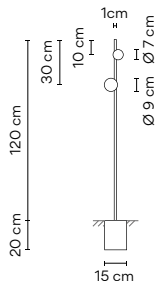

4785

Ø 9 x 120 cm

4780

Ø 9 x 80 cm

4780

Finishes

- **54/ _ _ Brown**
(Pantone Black U)

LED Colour Temperature

Packaging

1 Box 1 x 0,4 x 0,4 m
Vol 0,16 m³
Gross weight 5 Kg Net weight 3 Kg

Notes

Built-in.

4785

Finishes
 ● 54/ _ _ Brown
 (Pantone Black U)

LED Colour Temperature
 /1_ 2700 K - 190,9 lm
 F
 CRI >90

Control
 4785 54 / 10 On/ Off

Materials
 Diffuser: Opal blown glass.
 Tubes: Steel.

Light Source and electronics
 2 x LED 1 W 350 mA
 Constant Current 350 mA
 100~240V 50/60Hz

Packaging
 1 Box 1,5 x 0,4 x 0,4 m
 Vol 0,24 m³
 Gross weight 6 Kg Net weight 4 Kg