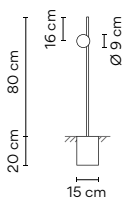

4785

Ø 9 x 120 cm

4780

Ø 9 x 80 cm

4780

Finishes

- **54/ _ _ Brown**
(Pantone Black U)

LED Colour Temperature

Packaging

1 Box 1 x 0,4 x 0,4 m
Vol 0,16 m³
Gross weight 5 Kg Net weight 3 Kg

Notes

Built-in.

4785

Finishes
 ● 54/ _ _ Brown
 (Pantone Black U)

LED Colour Temperature
 /1_ 2700 K - 190,9 lm
 F
 CRI >90

Control
 4785 54 / 10 On/ Off

Materials
 Diffuser: Opal blown glass.
 Tubes: Steel.

Light Source and electronics
 2 x LED 1 W 350 mA
 Constant Current 350 mA
 100~240V 50/60Hz

Packaging
 1 Box 1,5 x 0,4 x 0,4 m
 Vol 0,24 m³
 Gross weight 6 Kg Net weight 4 Kg