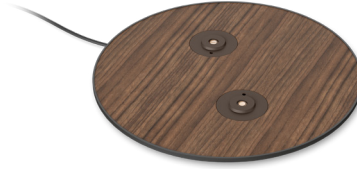

A439
Ø 27 cm

A440
Ø 27 cm

A439

Finishes

● 83/ __ Walnut (Tray)

Materials

Tray: Wood (Rustic Walnut)
Output: DC 5.0V 4.0 A.
Input: 100-240V 50/60Hz

Control

A439 83 / 00 On/ Off

Packaging

1 Box 0,350 x 0,350 x 0,090 m
Vol 0,0110 m³
Gross weight 1,2 Kg Net weight 0,750 Kg

Notes

Electric cable with plug.
Electric cable 2 m

A440

Finishes

● 83/ __ Walnut (Tray)

Materials

Tray: Wood (Rustic Walnut).
Output: DC 5.0V 4.0 A.
Input: 100-240V 50/60Hz

Control

A440 83 / 00 On/ Off

Packaging

1 Box 0,350 x 0,350 x 0,090 m
Vol 0,0110 m³
Gross weight 1,2 Kg Net weight 0,750 Kg

Notes

Electric cable with plug.
Electric cable 2 m