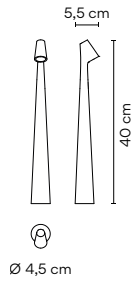

5585

1. **Finishes**
2. 24/ _ _ Beige M1 (NCS S 2005-Y50R)
   - 25/ _ _ Beige D1 (NCS S 4005-Y50R)
   - 29/ _ _ Brown D1 (NCS S 8005-Y50R)
   - 38/ _ _ Terra Dark (NCS S 5040-Y70R)

LED Colour Temperature
/1_ 2700 K - 520 lm
E
CRI >90

Control
5585 _ _ / 15 Push

Materials
Body: Aluminium.
Diffuser: PC- Polycarbonate.

Light Source and electronics
1 x LED 4,5W 500 mA
Output: DC 5.0 V 2.0 A 10.0W
Input: 100-240V 50/60Hz

Packaging
1 Box 0,08 m x 0,53 m
Vol 0,0026 m³
Gross weight 1,23 Kg Net weight 0,9 Kg

Notes
Battery capacity 10.000mAh.
Battery voltage 3,7V.
Rechargeable battery autonomy:
6,5h at 100% Intensity.
10h at 66% Intensity.
20h at 33% Intensity.

LED IP20 CE UK ENEC Bi-volt

5590