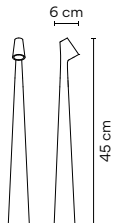

Table

5580

Ø 5 x 45 cm

Portable

5585

Ø 5 x 40 cm

Portable

5590

Ø 5 x 45 cm

Bolt-down

5595

Ø 5 x 40 cm

Bolt-down

5580

Finishes

- **24/** __ Beige M1 (NCS S 2005-Y50R)
- **25/** __ Beige D1 (NCS S 4005-Y50R)
- **29/** __ Brown D1 (NCS S 8005-Y50R)
- **38/** __ Terra Dark (NCS S 5040-Y70R)

Control

5580 __ / 15 Push

Packaging

1 Box 0,08 m x 0,53 m
Vol 0,0026 m³
Gross weight 1,23 Kg Net weight 0,9 Kg

Notes

Battery capacity 10,000mAh.
Battery voltage 3,7V.
Rechargeable battery autonomy:
6,5h at 100% Intensity.
10h at 66% Intensity.
20h at 33% Intensity.

Control
5585 _ _ / 15 Push

Materials
Body: Aluminium.
Diffuser: PC- Polycarbonate.

Light Source and electronics
1 x LED 4,5W 500 mA
Output: DC 5.0 V 2.0 A 10.0W
Input: 100-240V 50/60Hz

Packaging
1 Box 0,08 m x 0,53 m
Vol 0,0026 m³
Gross weight 1,23 Kg Net weight 0,9 Kg