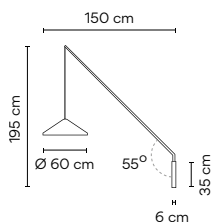

Wall

**5630**

150 x 195 cm

5630

Finishes

- **10/** __ White
(NCS S 0300-N)
- **11/** __ Black
(NCS S 8500 N)
- **24/** __ Beige M1
(NCS S 2005-Y50R)
- **42/** __ Blue M1
(NCS S 5010-B10G)

LED Colour Temperature

- /1** _ 2700 K - 1269 lm
 - /2** _ 3000 K - 1123 lm
 - /3** _ 3500 K - 1374,9 lm
- CRI >90
CRI >80

Control

5630 __ / __ **5** Push

Materials

Rods: Carbon fiber.
Shade: Aluminum.
Diffuser: PMMA.
Wall Plate: Steel.

Light Source and electronics

1 x LED 9 W 350 mA
Constant Current 350 mA
110-240V 50/60Hz

Packaging

3 Boxes
Total Vol 0,24 m³
Gross weight 11,05 Kg Net weight 5,85 Kg

Notes

Height-adjustable shade.
Push-button on the wall plate.
Can be connected with or without plug.
Electric cable 2,5 m