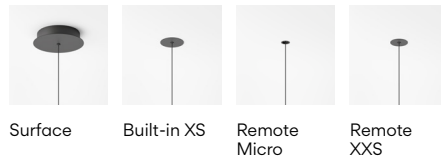

Select Electrical connection

- _10 Surface
- _23 Built-in XS
- _31 Remote Micro
- _32 Remote XXS

Materials
Diffuser: Blown-glass.
LED support: Aluminum.
Shade: Aluminum.
Canopy: Steel.

Light Source and electronics
1 x LED 4 W 350 mA
Constant Current 350 mA
110-240V 50/60Hz

Packaging
1 Box 0,41 x 0,41 x 0,23 m
Vol 0,038 m³
Gross weight 4 Kg Net weight 2,5 Kg

Notes
Extra cable length.

LED IP20 CE UK ENEC Bi-volt