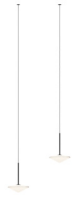

Tempo

MULTIPLE MODELS

Select your model at vibia.com and adjust

2 x 5774