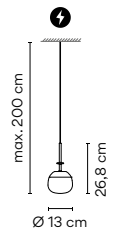

Finishes

- 18/ _ _ Graphite (ADAPTA RF9913WX)
- 37/ _ _ Terra Red (NCS S 4040-Y70R)
- 58/ _ _ Cream (RAL 7044)
- 62/ _ _ Green (NCS S 3010-G20Y)

LED Colour Temperature

/1_ 2700 K - 415 lm
E
CRI >90

Control

5772 _ _ / _ _
_ _ / _ 1 DALI-2
_ _ / _ B Push; 1-10V
_ _ / _ Z Casambi