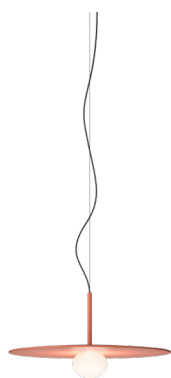

Pendant

INDIVIDUAL MODEL

5776
Ø 40 cm

5770
Ø 25 cm

5778
Ø 24 cm

5772
Ø 13 cm

5780
Ø 34,5 cm

5774
Ø 20,5 cm

Materials

Diffuser: Blown-glass.
 LED support: Aluminum.
 Shade: Aluminum.
 Canopy: Steel.

Light Source and electronics

1 x LED 4 W 350 mA
 Constant Current 350 mA
 110-240V 50/60Hz

Packaging

1 Box 0,28 x 0,26 x 0,13 m
 Vol 0,01 m³
 Gross weight 2,5 Kg Net weight 2 Kg

Materials

Diffuser: Blown-glass.
 LED support: Aluminum.
 Shade: Aluminum.
 Canopy: Steel.

Light Source and electronics

1 x LED 4 W 350 mA
 Constant Current 350 mA
 110-240V 50/60Hz

Packaging

1 Box 0,28 x 0,2 x 0,27 m
 Vol 0,015 m³
 Gross weight 1,8 Kg Net weight 1,2 Kg