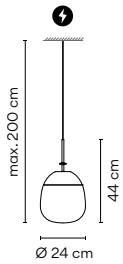

5778

1. **Finishes**
2. 18/ _ _ Graphite (ADAPTA RF9913WX)
   - 37/ _ _ Terra Red (NCS S 4040-Y70R)
   - 58/ _ _ Cream (RAL 7044)
   - 62/ _ _ Green (NCS S 3010-G20Y)

LED Colour Temperature
/1 _ 2700 K - 415 lm
E

CRI >90

Control
5778 _ _ / _ _
_ _ / _ 1 DALI-2
_ _ / _ B Push; 1-10V
_ _ / _ Z Casambi