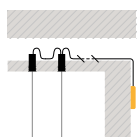

Control
Model _ _ / _ _
_ _ / _ 1 DALI-2
_ _ / _ B Push; 1-10V
_ _ / _ Z Casambi

Select Electrical connection

For each composition, the optimal minimum number of drivers will be delivered.

For Ref. 5770, 5772, 5774

Drop ceiling

_31 Remote Micro Ø 3 cm height 7 cm for plaster ceilings. Black finish.	_32 Remote XXS Ø 6 cm height 6 cm for all types of drop ceilings. Match with fixture finish.	_23 Built-in XS Ø 8 cm height 6 cm match with fixture finish.

Regular ceiling

_10 Surface Ø 16 cm match with fixture finish.	_18 Free Wire 1 wire Ø 20 cm	2 - 6 wires Ø 36 cm	7 - 9 wires Ø 40 cm

you can choose the finish of the canopy among black, white or any colour matching one of the Pendant.

For Ref. 5778

Drop ceiling

_31 Remote Micro Ø 3 cm height 7 cm for plaster ceilings. Black finish.	_32 Remote XXS Ø 6 cm height 6 cm for all types of drop ceilings. Match with fixture finish.	_23 Built-in XS Ø 8 cm height 6 cm match with fixture finish.

_10 Surface Ø 20 cm match with fixture finish.	_18 Free Wire 2 - 3 wires Ø 20 cm	2 - 3 wires Ø 22 cm	4 - 5 wires Ø 36 cm

1-10V; DALI-2; Casambi

you can choose the finish of the canopy among black, white or any colour matching one of the Pendant.

For Ref. 5776, 5780

Drop ceiling

_31 Remote Micro Ø 3 cm height 7 cm for plaster ceilings. Black finish.	_32 Remote XXS Ø 6 cm height 6 cm for all types of drop ceilings. Match with fixture finish.	_23 Built-in XS Ø 8 cm height 6 cm match with fixture finish.

_10
Surface

Ø 20 cm

match with fixture finish.

Remote