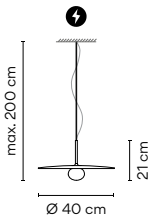

1. **Finishes**
2. **18/** _ _ Graphite (ADAPTA RF9913WX)
   - **37/** _ _ Terra Red (NCS S 4040-Y70R)
   - **58/** _ _ Cream (RAL 7044)
   - **62/** _ _ Green (NCS S 3010-G20Y)

LED Colour Temperature
/1_ 2700 K - 415 lm
E

CRI >90

Control

5776 _ _ / _ _

- _ _ / _ 1 DALI-2
- _ _ / _ B Push; 1-10V
- _ _ / _ Z Casambi