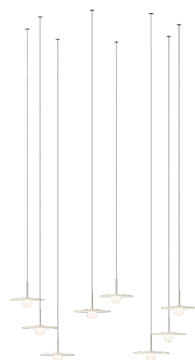

MULTIPLE MODELS