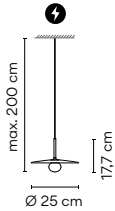

INDIVIDUAL MODEL

5770