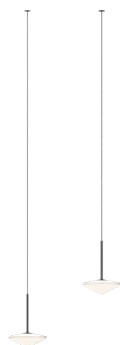

MULTIPLE MODELS