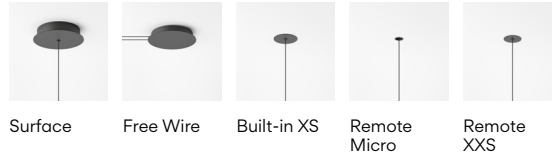

5778

1. **Finishes**
2. 18/ _ _ Graphite (ADAPTA RF9913WX)
   - 37/ _ _ Terra Red (NCS S 4040-Y70R)
   - 58/ _ _ Cream (RAL 7044)
   - 62/ _ _ Green (NCS S 3010-G20Y)

LED Colour Temperature
/1 _ 2700 K - 415 lm
E

CRI >90

Control
5778 _ _ / _ _
_ _ / _ 1 DALI-2
_ _ / _ B Push; 1-10V
_ _ / _ Z Casambi

Select Electrical connection

- _10 Surface
- _18 Free Wire
- _23 Built-in XS
- _31 Remote Micro
- _32 Remote XXS

Materials
Diffuser: Blown-glass.
LED support: Aluminum.
Canopy: Steel.

Light Source and electronics
1 x LED 4 W 350 mA
Constant Current 350 mA
110-240V 50/60Hz

Packaging
1 Box 0,33 x 0,33 x 0,42 m
Vol 0,045 m³
Gross weight 4 Kg Net weight 2,5 Kg

Notes
Extra cable length.

LED IP20 CE UK ENEC Bi-volt

5780

1. **Finishes**
2. 18/ _ _ Graphite (ADAPTA RF9913WX)
   - 37/ _ _ Terra Red (NCS S 4040-Y70R)
   - 58/ _ _ Cream (RAL 7044)
   - 62/ _ _ Green (NCS S 3010-G20Y)

LED Colour Temperature
/1 _ 2700 K - 415 lm
E

CRI >90

Control
5780 _ _ / _ _
_ _ / _ 1 DALI-2
_ _ / _ B Push; 1-10V
_ _ / _ Z Casambi