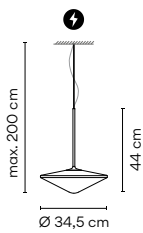

- _10 Surface
- _18 Free Wire
- _23 Built-in XS
- _31 Remote Micro
- _32 Remote XXS

Materials
Diffuser: Blown-glass.
LED support: Aluminum.
Canopy: Steel.

Light Source and electronics
1 x LED 4 W 350 mA
Constant Current 350 mA
110-240V 50/60Hz

Packaging
1 Box 0,33 x 0,33 x 0,42 m
Vol 0,045 m³
Gross weight 4 Kg Net weight 2,5 Kg

Notes
Extra cable length.

LED IP20 CE UK ENEC Bi-volt

5780

1. **Finishes**
2. 18/ _ _ Graphite (ADAPTA RF9913WX)
   - 37/ _ _ Terra Red (NCS S 4040-Y70R)
   - 58/ _ _ Cream (RAL 7044)
   - 62/ _ _ Green (NCS S 3010-G20Y)

LED Colour Temperature
/1 _ 2700 K - 415 lm
E

CRI >90

Control
5780 _ _ / _ _
_ _ / _ 1 DALI-2
_ _ / _ B Push; 1-10V
_ _ / _ Z Casambi