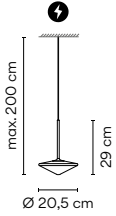

5774

1. **Finishes**
2. **18/** _ _ Graphite (ADAPTA RF9913WX)
   - **37/** _ _ Terra Red (NCS S 4040-Y70R)
   - **58/** _ _ Cream (RAL 7044)
   - **62/** _ _ Green (NCS S 3010-G20Y)

LED Colour Temperature
/1_ 2700 K - 415 lm
E

CRI >90

Control

5774 _ _ / _ _

- _ _ / _ 1 DALI-2
- _ _ / _ B Push; 1-10V
- _ _ / _ Z Casambi

Select Electrical connection

Surface   Free Wire   Built-in XS   Remote Micro   Remote XXS

- _10 Surface
- _18 Free Wire
- _23 Built-in XS
- _31 Remote Micro
- _32 Remote XXS

Materials

Diffuser: Blown-glass.
LED support: Aluminum.
Shade: Aluminum.
Canopy: Steel.

Light Source and electronics

1 x LED 4 W 350 mA
Constant Current 350 mA
110-240V 50/60Hz

Packaging

1 Box 0,28 x 0,2 x 0,27 m
Vol 0,015 m³
Gross weight 2 Kg Net weight 1,4 Kg

Notes

Extra cable length.

5776

1. **Finishes**
2. **18/** _ _ Graphite (ADAPTA RF9913WX)
   - **37/** _ _ Terra Red (NCS S 4040-Y70R)
   - **58/** _ _ Cream (RAL 7044)
   - **62/** _ _ Green (NCS S 3010-G20Y)

LED Colour Temperature
/1_ 2700 K - 415 lm
E

CRI >90

Control

5776 _ _ / _ _

- _ _ / _ 1 DALI-2
- _ _ / _ B Push; 1-10V
- _ _ / _ Z Casambi

Select Electrical connection

Surface   Built-in XS   Remote Micro   Remote XXS

- _10 Surface
- _23 Built-in XS
- _31 Remote Micro
- _32 Remote XXS

Materials

Diffuser: Blown-glass.
LED support: Aluminum.
Shade: Aluminum.
Canopy: Steel.

Light Source and electronics

1 x LED 4 W 350 mA
Constant Current 350 mA
110-240V 50/60Hz

Packaging

1 Box 0,45 x 0,45 x 0,12 m
Vol 0,023 m³
Gross weight 5,5 Kg Net weight 4 Kg

Notes

Extra cable length.