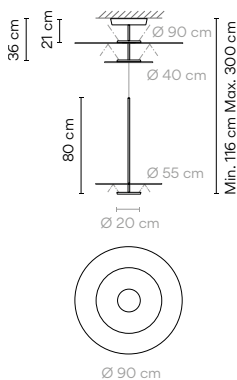

INDIVIDUAL MODEL

5930

Finishes

- 13/ __ Off-White (NCS S 1000-N)
- 37/ __ Terra Red (NCS S 4040-Y70R)
- 47/ __ Green L1 (NCS S 4005-G80Y)

LED Colour Temperature

- /1_ 2700 K - 9897 lm
- /3_ 3500 K - 10630 lm
- CRI >90

Control

1. 5930 __ / __
2. __ / __ A Push; 1-10V; DALI-2
   - __ / __ Z Casambi

Materials

Shade: Aluminum.
Diffuser: PC- Polycarbonate.
Structures: Steel.
Canopy: Aluminum.

Light Source and electronics

3 x LED PLATE 25 W 700mA
Constant Current 700 mA
110-240V 50/60Hz

Packaging

1 Box 0,96x0,96x0,50 m
Vol 0,4608 m³
Gross weight 27,9 Kg Net weight 22 Kg

Notes

Adjust the height on installation