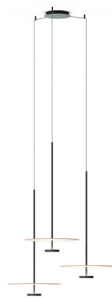

---

Pendant

INDIVIDUAL MODEL

**5930**  
Ø 90 cm

**5935**  
Ø 40 cm

**5940**  
Ø 55 cm

MULTIPLE MODELS

INDIVIDUAL MODEL

Control

- 5930 \_\_ / \_\_
- \_\_ / \_\_ A Push; 1-10V; DALI-2
  - \_\_ / \_\_ Z Casambi

Materials

Shade: Aluminum.  
 Diffuser: PC- Polycarbonate.  
 Structures: Steel.  
 Canopy: Aluminum.

Light Source and electronics

Materials

Shade: Aluminum.  
 Diffuser: PC- Polycarbonate.  
 Structures: Steel.  
 Canopy: Aluminum.

Light Source and electronics

1 x LED PLATE 13,5 W 700 mA  
 Constant Current 700 mA  
 110-240V 50/60Hz

you can choose the finish of the canopy among black, white or any colour matching one of the Pendant.

Remote

Built-in

Materials

Shade: Aluminum Diffuser: PC- Polycarbonate.  
Structures: Steel. Canopy: Aluminum