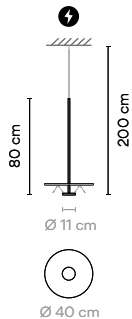

INDIVIDUAL MODEL

5930

Finishes

- 13/ __ Off-White (NCS S 1000-N)
- 37/ __ Terra Red (NCS S 4040-Y70R)
- 47/ __ Green L1 (NCS S 4005-G80Y)

LED Colour Temperature

- /1_ 2700 K - 9897 lm
- /3_ 3500 K - 10630 lm
- CRI >90

Control

1. 5930 __ / __
2. __ / __ A Push; 1-10V; DALI-2
   - __ / __ Z Casambi

Materials

Shade: Aluminum.
Diffuser: PC- Polycarbonate.
Structures: Steel.
Canopy: Aluminum.

Light Source and electronics

3 x LED PLATE 25 W 700mA
Constant Current 700 mA
110-240V 50/60Hz

Packaging

1 Box 0,96x0,96x0,50 m
Vol 0,4608 m³
Gross weight 27,9 Kg Net weight 22 Kg

Notes

Adjust the height on installation

5935

Finishes

- 13/ __ Off-White (NCS S 1000-N)
- 37/ __ Terra Red (NCS S 4040-Y70R)
- 47/ __ Green L1 (NCS S 4005-G80Y)

LED Colour Temperature

- /1_ 2700 K - 1740 lm
- /3_ 3500 K - 1868 lm
- CRI >90

Control

1. 5935 __ / __
2. __ / __ 1 DALI-2
   - __ / __ B Push; 1-10V
   - __ / __ Z Casambi

Select Electrical connection

- Surface
- Free Wire
- Built-in XS
- Remote Micro
- Remote XXS

- _10 Surface
- _18 Free Wire
- _23 Built-in XS
- _31 Remote Micro
- _32 Remote XXS

Materials

Shade: Aluminum.
Diffuser: PC- Polycarbonate.
Structures: Steel.
Canopy: Aluminum.

Light Source and electronics

1 x LED PLATE 13,5 W 700 mA
Constant Current 700 mA
110-240V 50/60Hz

Packaging

1 Box 0,71 x 0,13 x 0,71 m
Vol 0,0655 m³
Gross weight 6,10 Kg Net weight 5 Kg

Notes

Extra cable length.

5940

Finishes

- 13/ __ Off-White (NCS S 1000-N)
- 37/ __ Terra Red (NCS S 4040-Y70R)
- 47/ __ Green L1 (NCS S 4005-G80Y)

LED Colour Temperature

- /1_ 2700 K - 1740 lm
- /3_ 3500 K - 1868 lm
- CRI >90

Control

1. 5940 __ / __
2. __ / __ 1 DALI-2
   - __ / __ B Push; 1-10V
   - __ / __ Z Casambi

Select Electrical connection

- Surface
- Free Wire
- Built-in XS
- Remote Micro
- Remote XXS

- _10 Surface
- _18 Free Wire
- _23 Built-in XS
- _31 Remote Micro
- _32 Remote XXS

Materials