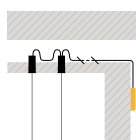

Finishes

- **13/** _ _ Off-White
  (NCS S 1000-N)
- **37/** _ _ Terra Red
  (NCS S 4040-Y70R)
- **47/** _ _ Green L1
  (NCS S 4005-G80Y)

Finish customization
(Available options:
Vibia colour palette.
Minimum quantity
10 units. Price + 10%)

LED Colour Temperature

- /1 _ 2700 K
- /3 _ 3500 K
- CRI >90

Control

Model _ _ / _ _

_ _ / _ 1 DALI-2

_ _ / _ B Push; 1-10V

_ _ / _ Z Casambi

⚡ Select Electrical connection

For each composition, the optimal minimum number of drivers will be delivered.

For Ref. 5935

Drop ceiling

_31 Remote Micro Ø 3 cm height 7 cm for plaster ceilings. Black finish.	_32 Remote XXS Ø 6 cm height 6 cm for all types of drop ceilings. Match with fixture finish.	_23 Built-in XS Ø 8 cm height 6 cm match with fixture finish.

Regular ceiling

_10 Surface Ø 16,7 cm match with fixture finish.	_18 Free Wire 1 wire Ø 20 cm	2 - 3 wires Ø 22 cm	4 - 6 wires Ø 36 cm	7 - 9 wires Ø 40 cm

you can choose the finish of the canopy among black, white or any colour matching one of the Pendant.

For Ref. 5940

Drop ceiling

_31 Remote Micro Ø 3 cm height 7 cm for plaster ceilings. Black finish.	_32 Remote XXS Ø 6 cm height 6 cm for all types of drop ceilings. Match with fixture finish.	_23 Built-in XS Ø 8 cm height 6 cm match with fixture finish.

Regular ceiling

_10 Surface Ø 16,7 cm match with fixture finish.	_18 Free Wire 1 wire Ø 20 cm	2 - 3 wires Ø 22 cm	4 - 5 wires Ø 36 cm

you can choose the finish of the canopy among black, white or any colour matching one of the Pendant.

Remote