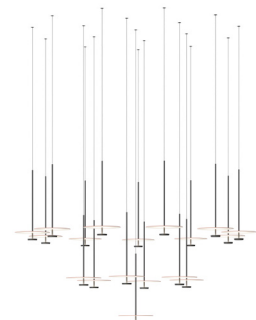

---

Pendant

INDIVIDUAL MODEL

**5930**  
Ø 90 cm

**5935**  
Ø 40 cm

**5940**  
Ø 55 cm

MULTIPLE MODELS

INDIVIDUAL MODEL

3 x LED PLATE 25 W 700mA  
 Constant Current 700 mA  
 110-240V 50/60Hz

Packaging

1 Box 0,96x0,96x0,50 m  
 Vol 0,4608 m<sup>3</sup>  
 Gross weight 27,9 Kg Net weight 22 Kg

Notes

Adjust the height on installation