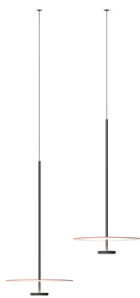

---

Pendant

INDIVIDUAL MODEL

**5930**  
Ø 90 cm

**5935**  
Ø 40 cm

**5940**  
Ø 55 cm

MULTIPLE MODELS

INDIVIDUAL MODEL

Control

- 5930 \_\_ / \_\_
- \_\_ / \_\_ A Push; 1-10V; DALI-2
  - \_\_ / \_\_ Z Casambi

Materials

Shade: Aluminum.  
 Diffuser: PC- Polycarbonate.  
 Structures: Steel.  
 Canopy: Aluminum.

Light Source and electronics

3 x LED PLATE 25 W 700mA  
 Constant Current 700 mA  
 110-240V 50/60Hz

Packaging

1 Box 0,96x0,96x0,50 m  
 Vol 0,4608 m<sup>3</sup>  
 Gross weight 27,9 Kg Net weight 22 Kg

Notes

Adjust the height on installation

Materials

Shade: Aluminum.  
 Diffuser: PC- Polycarbonate.  
 Structures: Steel.  
 Canopy: Aluminum.

Light Source and electronics

1 x LED PLATE 13,5 W 700 mA  
 Constant Current 700 mA  
 110-240V 50/60Hz