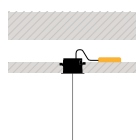

Finishes

- **13/** _ _ Off-White
  (NCS S 1000-N)
- **37/** _ _ Terra Red
  (NCS S 4040-Y70R)
- **47/** _ _ Green L1
  (NCS S 4005-G80Y)

Finish customization
(Available options:
Vibia colour palette.
Minimum quantity
10 units. Price + 10%)

LED Colour Temperature

- /1 _ 2700 K
- /3 _ 3500 K
- CRI >90

Control

Model _ _ / _ _

_ _ / _ 1 DALI-2

_ _ / _ B Push; 1-10V

_ _ / _ Z Casambi

⚡ Select Electrical connection

For each composition, the optimal minimum number of drivers will be delivered.

For Ref. 5935

Drop ceiling

_31 Remote Micro Ø 3 cm height 7 cm for plaster ceilings. Black finish.	_32 Remote XXS Ø 6 cm height 6 cm for all types of drop ceilings. Match with fixture finish.	_23 Built-in XS Ø 8 cm height 6 cm match with fixture finish.

Regular ceiling

_10 Surface Ø 16,7 cm match with fixture finish.	_18 Free Wire 1 wire Ø 20 cm	2 - 3 wires Ø 22 cm	4 - 6 wires Ø 36 cm	7 - 9 wires Ø 40 cm

you can choose the finish of the canopy among black, white or any colour matching one of the Pendant.

For Ref. 5940

Drop ceiling

_31 Remote Micro Ø 3 cm height 7 cm for plaster ceilings. Black finish.	_32 Remote XXS Ø 6 cm height 6 cm for all types of drop ceilings. Match with fixture finish.	_23 Built-in XS Ø 8 cm height 6 cm match with fixture finish.

Regular ceiling

_10 Surface Ø 16,7 cm match with fixture finish.	_18 Free Wire 1 wire Ø 20 cm	2 - 3 wires Ø 22 cm	4 - 5 wires Ø 36 cm

you can choose the finish of the canopy among black, white or any colour matching one of the Pendant.

Remote

Built-in

Materials

Shade: Aluminum Diffuser: PC- Polycarbonate.
Structures: Steel. Canopy: Aluminum

Notes

Additional cable length
from 2 m. 16,00 €/m