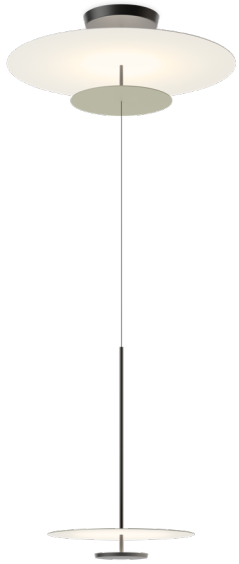

---

Pendant

INDIVIDUAL MODEL

**5930**  
Ø 90 cm

**5935**  
Ø 40 cm

**5940**  
Ø 55 cm

MULTIPLE MODELS

INDIVIDUAL MODEL

Control

- 5930 \_\_ / \_\_
- \_\_ / \_\_ A Push; 1-10V; DALI-2
  - \_\_ / \_\_ Z Casambi

Materials

Shade: Aluminum.  
 Diffuser: PC- Polycarbonate.  
 Structures: Steel.  
 Canopy: Aluminum.

Light Source and electronics

Materials

Shade: Aluminum.  
 Diffuser: PC- Polycarbonate.  
 Structures: Steel.  
 Canopy: Aluminum.

Light Source and electronics

1 x LED PLATE 13,5 W 700 mA  
 Constant Current 700 mA  
 110-240V 50/60Hz

- Surface
- Free Wire
- Built-in XS
- Remote Micro
- Remote XXS

- \_10 Surface
- \_18 Free Wire
- \_23 Built-in XS
- \_31 Remote Micro
- \_32 Remote XXS

Materials

Shade: Aluminum.  
 Diffuser: PC- Polycarbonate.  
 Structures: Steel.  
 Canopy: Aluminum.