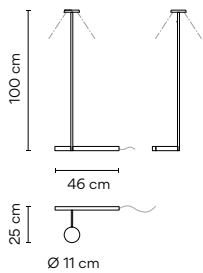

5955

1. **Finishes**
2. **11/** __ Black (NCS S 8500-N)
   - **37/** __ Terra Red (NCS S 4040-Y70R)
   - **47/** __ Green L1 (NCS S 4005-G80Y)

LED Colour Temperature

/1 _ 2700 K - 682 lm
/3 _ 3500 K - 733 lm

F

CRI >90

Control

5955 __ / __ **5** Push
(with or without memory)

Materials

Shade: Aluminum.
Diffuser: PC- Polycarbonate.
Structures: Steel.

Light Source and electronics

1 x LED PLATE 7 W 400 mA
Constant Voltage 24V
110-240V 50/60Hz

Packaging

1 Box 0,30 x 1,10 x 0,10 m
Vol 0,0033 m³
Gross weight 4,80 Kg Net weight 3,50 Kg

Notes

Electric cable 2 m

LED **IP20** **Dimmer**