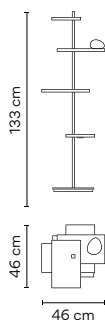

6006

Finishes

● 14/ _ Chocolate (RAL 8019)

● Finish customization

(Available options: Vibia colour palette. Minimum quantity 10 units. Price + 10%)

Materials

Shelf: Aluminum.
Diffuser: PC- Polycarbonate.
Vertical tube: Steel.
Base: Steel.
Lid: ABS with fiberglass.

Light Source and electronics

8 x LED STRIP 24V 1,63 W.
1 x LED 4,5 W 350 mA
Constant Current / Constant Voltage 350 24V
220-240V 50Hz

LED Colour Temperature

/1_ 2700 K - 1539 lm

F >

CRI >90

Control

6006 _ _ /15 Push
(with or without memory)

Packaging

1 Box 0,730 x 0,535 x 1,385 m
Vol 0,4513 m³
Gross weight 34,3 Kg Net weight 16,7 Kg

Notes

Glass diffuser mounted on shelf with dimmable light.
USB charging connection.
LED On/ Off switch under the shelf.
Electric cable 2,5 m.

LED IP20 CE UK ENE Dimmer