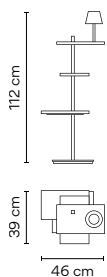

6012

1. **Finishes**
2. **14/** __ Chocolate (RAL 8019)
   - **23/** __ Warm White (NCS S 0502-Y50R)

Finish customization
(Available options:
Vibia colour palette.
Minimum quantity
10 units. Price + 10%)

Materials
Shelf: Aluminum.
Diffuser: PC- Polycarbonate.
Vertical tube: Steel.
Base: Steel.
Lid: ABS with fiberglass.

Light Source and electronics
6 x LED STRIP 24V 1,63 W.
1 x LED 4,5 W 350 mA
Constant Current / Constant Voltage 350 24V
220~240V 50Hz

LED Colour Temperature
/1 __ 2700 K - 1275 lm
F →
CRI >90

Control
6012 __ __ /15 Push
(with or without memory)

Packaging
1 Box 0,730 x 0,535 x 1,385 m
Vol 0,3623 m³
Gross weight 33,6 Kg Net weight 16 Kg

Notes
Reading light mink (Pantone 407C), mounted on shelf with dimmable light.
USB charging connection.
LED On/ Off switch under the shelf.
Electric cable 2,5 m