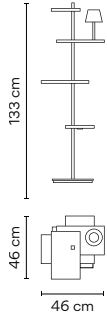

6007

1. **Finishes**
2. **14/** __ Chocolate (RAL 8019)
   - **23/** __ Warm White (NCS S 0502-Y50R)

Finish customization
(Available options:
Vibia colour palette.
Minimum quantity
10 units. Price + 10%)

Materials
Shelf: Aluminum.
Diffuser: PC- Polycarbonate.
Vertical tube: Steel.
Base: Steel.
Lid: ABS with fiberglass.

Light Source and electronics
8 x LED STRIP 24V 1,63 W.
1 x LED 4,5 W 350 mA
Constant Current / Constant Voltage 350 24V
220~240V 50Hz

LED Colour Temperature
/1 __ 2700 K - 1539 lm
F →
CRI >90

Control
6007 __ __ /15 Push
(with or without memory)

Packaging
1 Box 0,730 x 0,535 x 1,385 m
Vol 0,4513 m³
Gross weight 34,3 Kg Net weight 17 Kg

Notes
Reading light mink (Pantone 407C), mounted on shelf with dimmable light.
USB charging connection.
LED On/ Off switch under the shelf.
Electric cable 2,5 m.