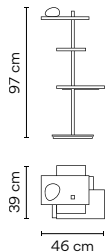

6007

1. **Finishes**
2. **14/** __ Chocolate (RAL 8019)
   - **23/** __ Warm White (NCS S 0502-Y50R)

Finish customization
(Available options:
Vibia colour palette.
Minimum quantity
10 units. Price + 10%)

Materials
Shelf: Aluminum.
Diffuser: PC- Polycarbonate.
Vertical tube: Steel.
Base: Steel.
Lid: ABS with fiberglass.

Light Source and electronics
8 x LED STRIP 24V 1,63 W.
1 x LED 4,5 W 350 mA
Constant Current / Constant Voltage 350 24V
220~240V 50Hz

LED Colour Temperature
/1 __ 2700 K - 1539 lm
F →
CRI >90

Control
6007 __ __ /15 Push
(with or without memory)

Packaging
1 Box 0,730 x 0,535 x 1,385 m
Vol 0,4513 m³
Gross weight 34,3 Kg Net weight 17 Kg

Notes
Reading light mink (Pantone 407C), mounted on shelf with dimmable light.
USB charging connection.
LED On/ Off switch under the shelf.
Electric cable 2,5 m.

6011

1. **Finishes**
2. **14/** __ Chocolate (RAL 8019)
   - **23/** __ Warm White (NCS S 0502-Y50R)

Finish customization
(Available options:
Vibia colour palette.
Minimum quantity
10 units. Price + 10%)

Materials
Shelf: Aluminum.
Diffuser: PC- Polycarbonate.
Vertical tube: Steel.
Base: Steel.
Lid: ABS with fiberglass.

Light Source and electronics
6 x LED STRIP 24V 1,63 W.
1 x LED 4,5 W 350 mA
Constant Current / Constant Voltage 350 24V
220~240V 50Hz

LED Colour Temperature
/1 __ 2700 K - 790 lm
F →
CRI >90

Control
6011 __ __ /15 Push
(with or without memory)

Packaging
1 Box 0,730 x 0,535 x 1,385 m
Vol 0,3623 m³
Gross weight 32,4 Kg Net weight 15,7 Kg

Notes
Glass diffuser mounted on shelf with dimmable light.
USB charging connection.
LED On/ Off switch under the shelf.
Electric cable 2,5 m

6012

1. **Finishes**
2. **14/** __ Chocolate (RAL 8019)
   - **23/** __ Warm White (NCS S 0502-Y50R)

Finish customization
(Available options:
Vibia colour palette.
Minimum quantity
10 units. Price + 10%)