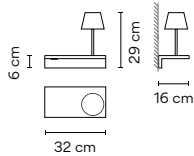

Finishes
● **14/** __ Chocolate (RAL 8019)
● **23/** __ Warm White (NCS S 0502-Y50R)
Finish customization
(Available options: Vibia colour palette.)
Minimum quantity 10 units. Price + 10%

LED Colour Temperature
/1_ 2700 K - 616 lm
☐ E
CRI >90
/3_ 3500 K - 184 lm
☐ F
CRI >80

Control
6046 __ / __ 0 On/ Off

Materials
Shelf: Aluminum.
Diffuser: PC- Polycarbonate.
Lid: Steel.

Packaging
1 Box 0,29 x 0,38 x 0,38 m
Vol 0,418 m³
Gross weight 2,6 Kg Net weight 1,8 Kg

Light Source and electronics
1 x LED STRIP 24V 1,63W.
1 x LED 4,5W 350mA.
Constant Current / Constant Voltage 350 24V
220-240V 50Hz

Wall