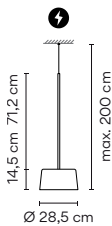

1. **Finishes**
2. 10/ _ _ White (NCS S 0300-N)
   - 15/ _ _ Grey L2 (NCS S 2500-N)
   - 16/ _ _ Grey M1 (NCS S 4500-N)
   - 21/ _ _ Black Grey (NCS S 7000-N)
   - 24/ _ _ Beige M1 (NCS S 2005-Y50R)
   - 37/ _ _ Terra Red (NCS S 4040-Y70R)
3. **Finish customization**
   (Available options: Vibia colour palette.)
   Minimum quantity 10 units. Price + 10%

1. **LED Colour Temperature**
2. /1 _ 2700 K - 1170 lm
   - /2 _ 3000 K - 1251 lm
   - /3 _ 3500 K - 1251 lm
3. E →
   CRI >90

1. **Control**
2. 6165 _ _ / _ _
3. _ _ / _ 1 DALI-2
   - _ _ / _ B Push; 1-10V
   - _ _ / _ Z Casambi