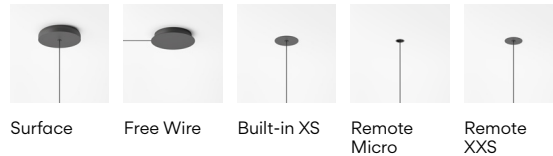


Pendant

INDIVIDUAL MODEL

6160
Ø 22 cm

6165
Ø 28,5 cm

MULTIPLE MODELS

INDIVIDUAL MODEL

6160

- Finishes**
- 10/ _ _ White (NCS S 0300-N)
 - 15/ _ _ Grey L2 (NCS S 2500-N)
 - 16/ _ _ Grey M1 (NCS S 4500-N)
 - 21/ _ _ Black Grey (NCS S 7000-N)
 - 24/ _ _ Beige M1 (NCS S 2005-Y50R)
 - 37/ _ _ Terra Red (NCS S 4040-Y70R)
- Finish customization**
 (Available options: Vibia colour palette.)
 Minimum quantity 10 units. Price + 10%

Select Electrical connection

- _10 Surface
- _18 Free Wire
- _23 Built-in XS
- _31 Remote Micro
- _32 Remote XXS

Materials
 Diffuser: PC- Polycarbonate. Shade: Aluminum.
 Led support: Aluminum. Tube: Steel. Canopy: Steel.