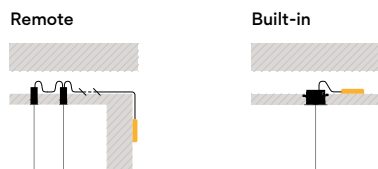

Finish customization
(Available options:
Vibia colour palette.
Minimum quantity
10 units. Price + 10%)

LED Colour Temperature
/1 2700 K
/2 3000 K
/3 3500 K
CRI >90

Control
Model __ / __
____ / _ 1 DALI-2
____ / _ B Push; 1-10V
____ / _ Z Casambi

⚡ Select Electrical connection

For each composition, the optimal minimum number of drivers will be delivered.

For Ref. 6160, 6165

Drop ceiling

<p>_31 Remote Micro</p>  <p>Ø 3 cm height 7 cm</p> <p>for plaster ceilings. Black finish.</p>	<p>_32 Remote XXS</p>  <p>Ø 6 cm height 6 cm</p> <p>for all types of drop ceilings. Match with fixture finish.</p>	<p>_23 Built-in XS</p>  <p>Ø 8 cm height 6 cm</p> <p>match with fixture finish.</p>
--	---	--