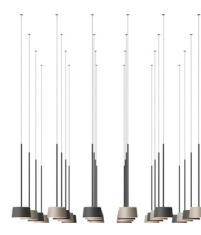

Tube Free

MULTIPLE MODELS

Select your model at vibia.com and adjust

24 x 6165

10 x 6160

5 x 6165 From: 3.100,00 €

See more
multiple models
at vibia.com