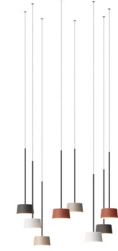

Tube Free

MULTIPLE MODELS

Select your model at vibia.com and adjust

8 x 6165

10 x 6160

5 x 6165 From: 3.100,00 €

See more
multiple models
at vibia.com