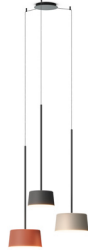

Select Electrical connection

- _10 Surface
- _18 Free Wire
- _23 Built-in XS
- _31 Remote Micro
- _32 Remote XXS

Materials
 Diffuser: PC- Polycarbonate. Shade: Aluminum.
 Led support: Aluminum. Tube: Steel. Canopy: Steel.

Tube Free

MULTIPLE MODELS

Select your model at vibia.com and adjust

2 x 6160

2 x 6165 + 1 x 6160

4 x 6165

4 x 6160

5 x 6165