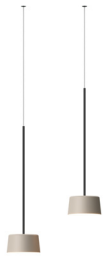

Packaging
 Total Vol 0,04 m3
 Gross weight 4,40 Kg Net weight 2,15 Kg

Light Source and electronics
 1 x LED PLATE 10,5 W 15 V
 Constant Current 700 mA
 110-240V 50/60Hz

Notes
 Extra cable length.

LED IP20 CE UK ENEC Bi-volt

Tube Free

MULTIPLE MODELS

Select your model at vibia.com and adjust

2 x 6160

2 x 6165 + 1 x 6160

4 x 6165

4 x 6160

5 x 6165