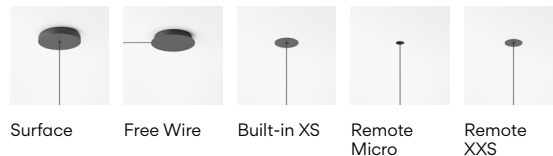

Select Electrical connection

- _10 Surface
- _18 Free Wire
- _23 Built-in XS
- _31 Remote Micro
- _32 Remote XXS

Materials
Diffuser: PC- Polycarbonate. Shade: Aluminum.
Led support: Aluminum. Tube: Steel. Canopy: Steel.

Packaging
Total Vol 0,04 m3
Gross weight 4,40 Kg Net weight 2,15 Kg

Light Source and electronics
1 x LED PLATE 10,5 W 15 V
Constant Current 700 mA
110-240V 50/60Hz

Notes
Extra cable length.

LED IP20 CE UK ENEC Bi-volt