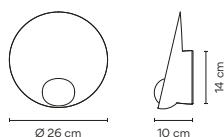

7415

Finishes

- 23/ __ Warm White (NCS S 0502-Y50R)
- 24/ __ Beige M1 (NCS S 2005-Y50R)
- 36/ __ Soft Pink (NCS S 1010-Y50R)

Finish customization
(Available options:
Vibia colour palette.
Minimum quantity
10 units. Price + 10%)

LED Colour Temperature
/1 _ 2700 K - 449 lm
F →
CRI >90

Control
7415 __ / 13 1-10V

Materials

Diffuser: Blown glass.
Body: Aluminum.

Light Source and electronics

1 x LED 4,5 W 350 mA
Constant Current 350 mA
220-240V 50/60Hz

Packaging

1 Box 0,17 x 0,32 x 0,3 m
Vol 0,0163 m³
Gross weight 1,8 Kg Net weight 1,3 Kg