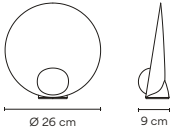

Musa

Design by Note Design Studio

Delicate elegance.
It explores the delicacy of nature
which is both strong and powerful,
in a poetic expression of light.

Table Wall

7400
9 x Ø 26 cm

7402
Ø 26 x 14 x 10 cm

7404
Ø 26 x 14 x 10 cm

7415
Ø 26 x 10 cm

Portable

7400

Finishes

- 23/ __ Warm White (NCS S 0502-Y50R)
- 24/ __ Beige M1 (NCS S 2005-Y50R)
- 36/ __ Soft Pink (NCS S 1010-Y50R)

Finish customization
(Available options:
Vibia colour palette.
Minimum quantity
10 units. Price + 10%)

LED Colour Temperature

/1_ 2700 K - 449 lm
F →
CRI >90

Control

7400 __ / 15 Push
(with or without memory)

Materials

Diffuser: Blown glass.
Body: Aluminum.

Light Source and electronics

1 x LED 4,5 W 350 mA
Constant Voltage 24V
100~240V 50/60Hz

Packaging

1 Box 0,17 x 0,32 x 0,3 m
Vol 0,0163 m³
Gross weight 1,3 Kg Net weight 0,85 Kg

Notes

Electric cable with plug 3m.
Push-button on the base.

LED IP20 CE ENEC ENEC Dimmer Bi-volt