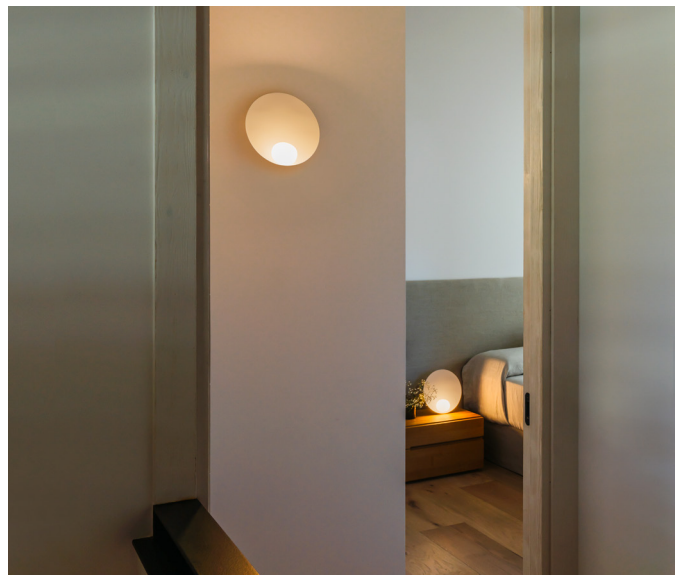

Musa

Design by Note Design Studio

Delicate elegance.
It explores the delicacy of nature
which is both strong and powerful,
in a poetic expression of light.

Table Wall

7400
9 x Ø 26 cm

7402
Ø 26 x 14 x 10 cm

7404
Ø 26 x 14 x 10 cm

7415
Ø 26 x 10 cm

Portable

7400

Finishes

- 23/ __ Warm White (NCS S 0502-Y50R)
- 24/ __ Beige M1 (NCS S 2005-Y50R)
- 36/ __ Soft Pink (NCS S 1010-Y50R)

Finish customization
(Available options:
Vibia colour palette.
Minimum quantity
10 units. Price + 10%)

LED Colour Temperature

/1_ 2700 K - 449 lm
F →
CRI >90

Control

7400 __ / 15 Push
(with or without memory)

Materials

Diffuser: Blown glass.
Body: Aluminum.

Light Source and electronics

1 x LED 4,5 W 350 mA
Constant Voltage 24V
100~240V 50/60Hz

Packaging

1 Box 0,17 x 0,32 x 0,3 m
Vol 0,0163 m³
Gross weight 1,3 Kg Net weight 0,85 Kg

Notes

Electric cable with plug 3m.
Push-button on the base.

LED IP20 CE ENEC ENEC Dimmer Bi-volt