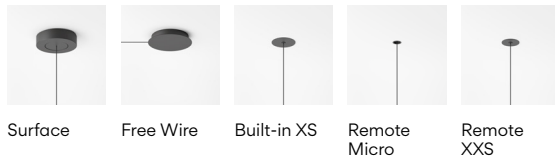

Select Electrical connection

- _10 Surface
- _18 Free Wire
- _23 Built-in XS
- _31 Remote Micro
- _32 Remote XXS

Materials
Fabric shade: PES FR.
Interior diffuser: PE- Polyethylene.
Diffuser: PMMA. Diffuser ring: ABS.

Light Source and electronics
6 x LED 6,7W 400 mA
Constant Current 1200 mA
110-240V 50/60Hz

Packaging
1 Box 0,80 x 0,80 x 0,77m
Vol 0,492 m³
Gross weight 9,5 Kg Net weight 6 Kg

Notes
Extra cable length.
LED IP20 CE UK ENE Bi-volt