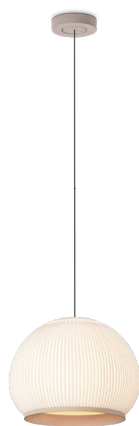

Knit

Design by Meike Harde

Form, materiality and tangibility collide with the Knit collection. Its texture is magnetic, calling out for us to touch its surface, to feel its warmth and to keep it close. Light seeps outwards through the fabric and downwards through a translucent screen, softening its luminosity.

Pendant

7450

Ø 45 cm

7455

Ø 45 cm

7460

Ø 45 cm

7470

Ø 65 cm

7475

Ø 65 cm

7450

Finishes

● 24/ _ _ Beige M1
(NCS S 2005-Y50R)

LED Colour Temperature

/1 _ 2700 K - 4740 lm

Free Wire

Built-in XS

Remote
Micro

Remote
XXS

_10 Surface
_18 Free Wire
_23 Built-in XS
_31 Remote
Micro
_32 Remote
XXS

Materials

Fabric shade: PES FR.
Interior diffuser: PE- Polyethylene.
Diffuser: PMMA. Diffuser ring: ABS.