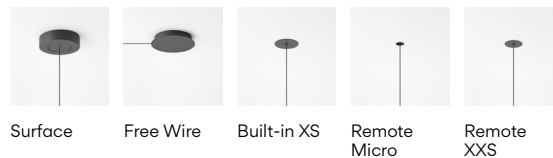

Select Electrical connection

- _10 Surface
- _18 Free Wire
- _23 Built-in XS
- _31 Remote Micro
- _32 Remote XXS

Materials
Fabric shade: PES FR.
Interior diffuser: PE- Polyethylene.
Diffuser: PMMA. Diffuser ring: ABS.

Light Source and electronics
6 x LED 5,9W 350 mA
Constant Current 1050 mA
110-240V 50/60Hz

Packaging
1 Box 0,54 x 0,54 x 0,41 m
Vol 0,119 m³
Gross weight 5,2 Kg Net weight 3,4 Kg

Notes
Extra cable length.
LED IP20 CE UK ENEC Bi-volt