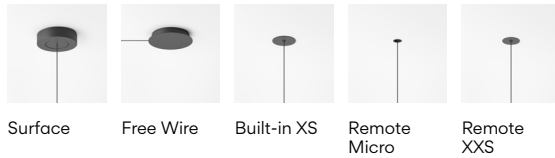

7470

Finishes
 ● 24/ __ Beige M1
 (NCS S 2005-Y50R)

LED Colour Temperature
 /1 _ 2700 K - 4740 lm
 E →
 CRI >90

Control
7470 __ / __
 __ / _ 1 DALI-2
 __ / _ 3 1-10V
 __ / _ Z Casambi

Select Electrical connection