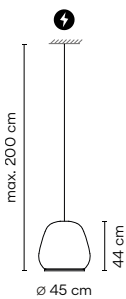

Materials

Fabric shade: PES FR.
Interior diffuser: PE- Polyethylene.
Diffuser: PMMA. Diffuser ring: ABS.

Light Source and electronics

6 x LED 5,9W 350 mA
Constant Current 1050 mA
110-240V 50/60Hz

Packaging

1 Box 0,55 x 0,55 x 0,65 m
Vol 0,196 m³
Gross weight 6 Kg Net weight 3,7 Kg

Notes

Extra cable length.

LED IP20 CE UK ENEC Bi-volt