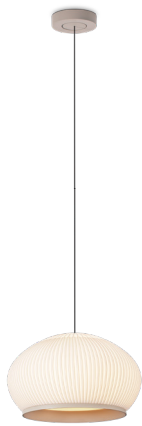

Knit

Design by Meike Harde

Form, materiality and tangibility collide with the Knit collection. Its texture is magnetic, calling out for us to touch its surface, to feel its warmth and to keep it close. Light seeps outwards through the fabric and downwards through a translucent screen, softening its luminosity.

Pendant

7450

Ø 45 cm

7455

Ø 45 cm

7460

Ø 45 cm

7470

Ø 65 cm

7475

Ø 65 cm

7450

Finishes

● 24/ _ _ Beige M1
(NCS S 2005-Y50R)

LED Colour Temperature

/1 _ 2700 K - 4740 lm

Free Wire

Built-in XS

Remote
Micro

Remote
XXS

_10 Surface
_18 Free Wire
_23 Built-in XS
_31 Remote
Micro
_32 Remote
XXS

Materials

Fabric shade: PES FR.
Interior diffuser: PE- Polyethylene.
Diffuser: PMMA. Diffuser ring: ABS.