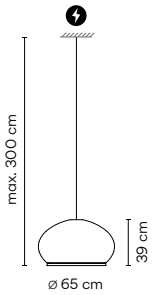

7470

Finishes
● 24/ __ Beige M1
(NCS S 2005-Y50R)

LED Colour Temperature
/1 _ 2700 K - 4740 lm
E →
CRI >90

Control
7470 __ / __
__ / _ 1 DALI-2
__ / _ 3 1-10V
__ / _ Z Casambi