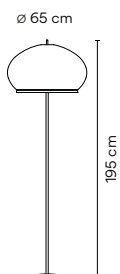

**Light Source and electronics**  
 6 x LED 5,9W 350 mA  
 Constant Voltage 42V 1,43mA  
 110-240V 50/60Hz

**Packaging**

2 Boxes  
 Box 1: 0,54 x 0,54 x 0,41 m  
 Box 2: 1,71 x 0,38 x 0,36 m  
 Total Vol. 0,353 m<sup>3</sup>  
 Gross weight 21,5 Kg Net weight 10,8 Kg

**Notes**

ProtoPixel products are compatible with all other DALI-2 products via a designated gateway (please consult us).

\*Available from January 2025.

Electric cable 2,5 m.

7487

**Finishes**  
 ● 24/ \_ \_ Beige M1  
 (NCS S 2005-Y50R)