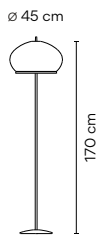

Notes

ProtoPixel products are compatible with all other DALI-2 products via a designated gateway (please consult us).

*Available from January 2025.

Electric cable 2,5 m.

7485