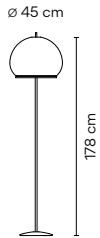

7480

Finishes
● 24/ _ _ Beige M1
(NCS S 2005-Y50R)

LED Colour Temperature
/1_ 2700 K - 4740 lm
E
CRI >90

Control
7480 _ _ / _ _

_ _ / _ 5 Push
_ _ / _ Y ProtoPixel*
_ _ / _ Z Casambi

Materials

Fabric shade: PES FR.
Interior diffuser: PE- Polyethylene.
Botom diffuser: PMMA.
Diffuser ring and support: ABS.
Stem: Iron.
Floor base: Zinc Alloy.

Light Source and electronics
6 x LED 5,9W 350 mA
Constant Voltage 42V 1,43mA
110-240V 50/60Hz

Packaging

2 Boxes
Box 1: 0,54 x 0,54 x 0,41 m
Box 2: 1,71 x 0,38 x 0,36 m
Total Vol. 0,4311 m³
Gross weight 21,9 Kg Net weight 11,3 Kg

Notes

ProtoPixel products are compatible with all other DALI-2 products via a designated gateway (please consult us).

*Available from January 2025.

Electric cable 2,5 m.

7485

Finishes
● 24/ _ _ Beige M1
(NCS S 2005-Y50R)

LED Colour Temperature
/1_ 2700 K - 4740 lm
E
CRI >90

Control
7485 _ _ / _ _

_ _ / _ 5 Push
_ _ / _ Y ProtoPixel*
_ _ / _ Z Casambi

Materials

Fabric shade: PES FR.
Interior diffuser: PE- Polyethylene.
Botom diffuser: PMMA.
Diffuser ring and support: ABS.
Stem: Iron.
Floor base: Zinc Alloy.

Light Source and electronics
6 x LED 5,9W 350 mA
Constant Voltage 42V 1,43mA
110-240V 50/60Hz

Packaging

2 Boxes
Box 1: 0,54 x 0,54 x 0,41 m
Box 2: 1,71 x 0,38 x 0,36 m
Total Vol. 0,353 m³
Gross weight 21,5 Kg Net weight 10,8 Kg

Notes

ProtoPixel products are compatible with all other DALI-2 products via a designated gateway (please consult us).

*Available from January 2025.

Electric cable 2,5 m.

7487

Finishes
● 24/ _ _ Beige M1
(NCS S 2005-Y50R)

LED Colour Temperature
/1_ 2700 K - 4740 lm
E
CRI >90

Control
7487 _ _ / _ _

_ _ / _ 5 Push
_ _ / _ Y ProtoPixel*
_ _ / _ Z Casambi

Materials

Fabric shade: PES FR.
Interior diffuser: PE- Polyethylene.
Botom diffuser: PMMA.
Diffuser ring and support: ABS.
Stem: Iron.
Floor base: Zinc Alloy.